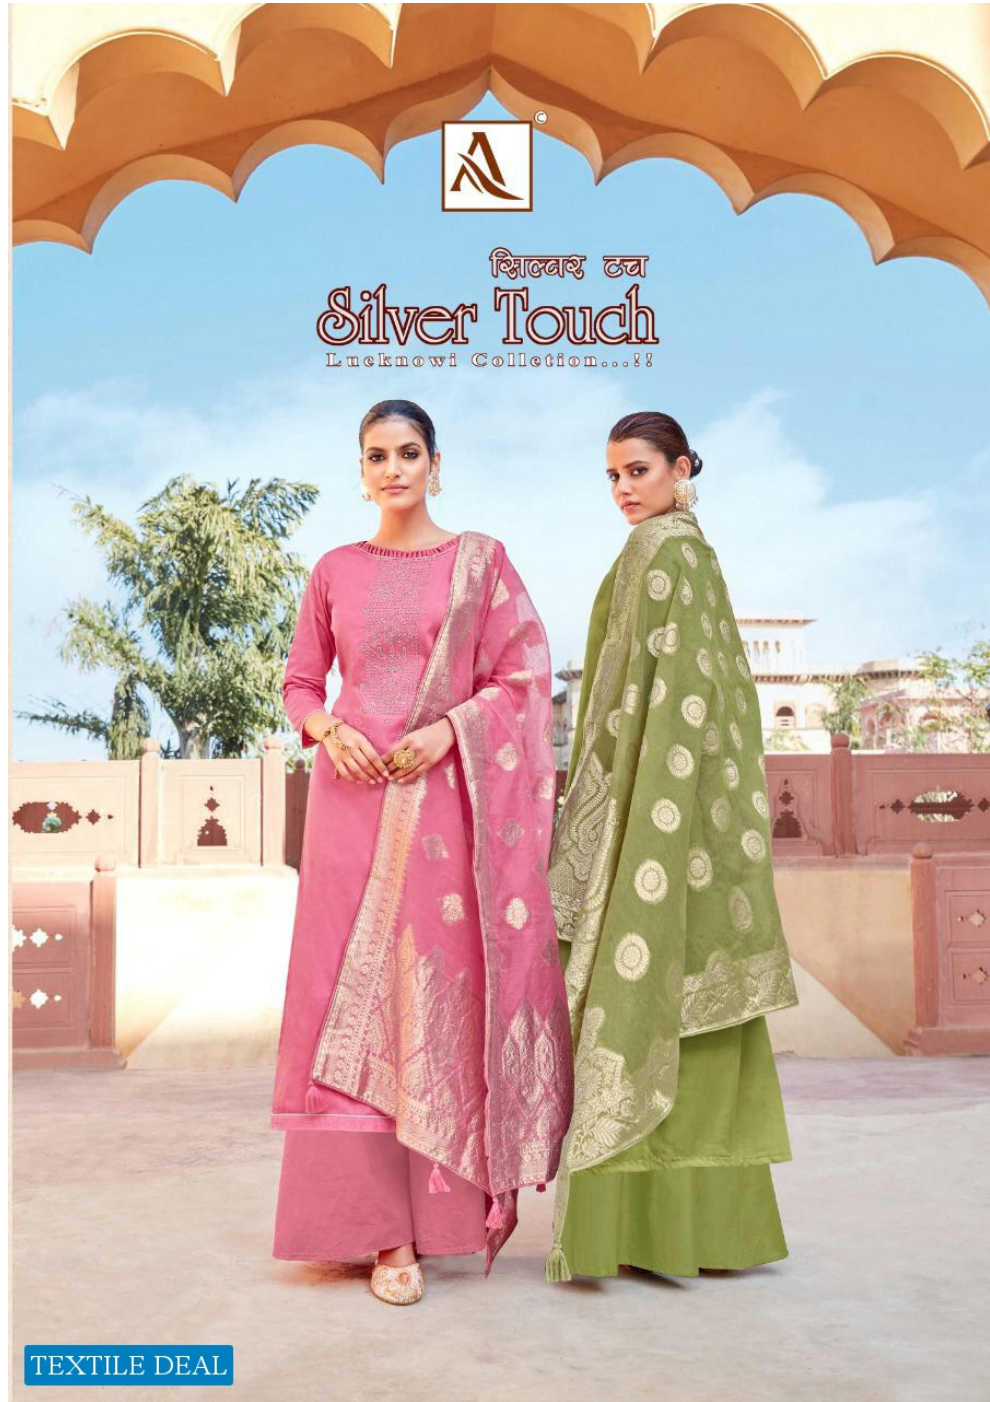

शिल्पक कल  
**Silver Touch**  
Lucknowi Collection...!!

TEXTILE DEAL

  
Silver Touch

S - 569-008

TEXTILE DEAL

Silver Touch

TEXTILE DEAL

S - 569-005

Silver Touch

TEXTILE DEAL

S - 569-002

TEXTILE DEAL

S - 569-003

Silver Touch

S - 569-001

TEXTILE DEAL