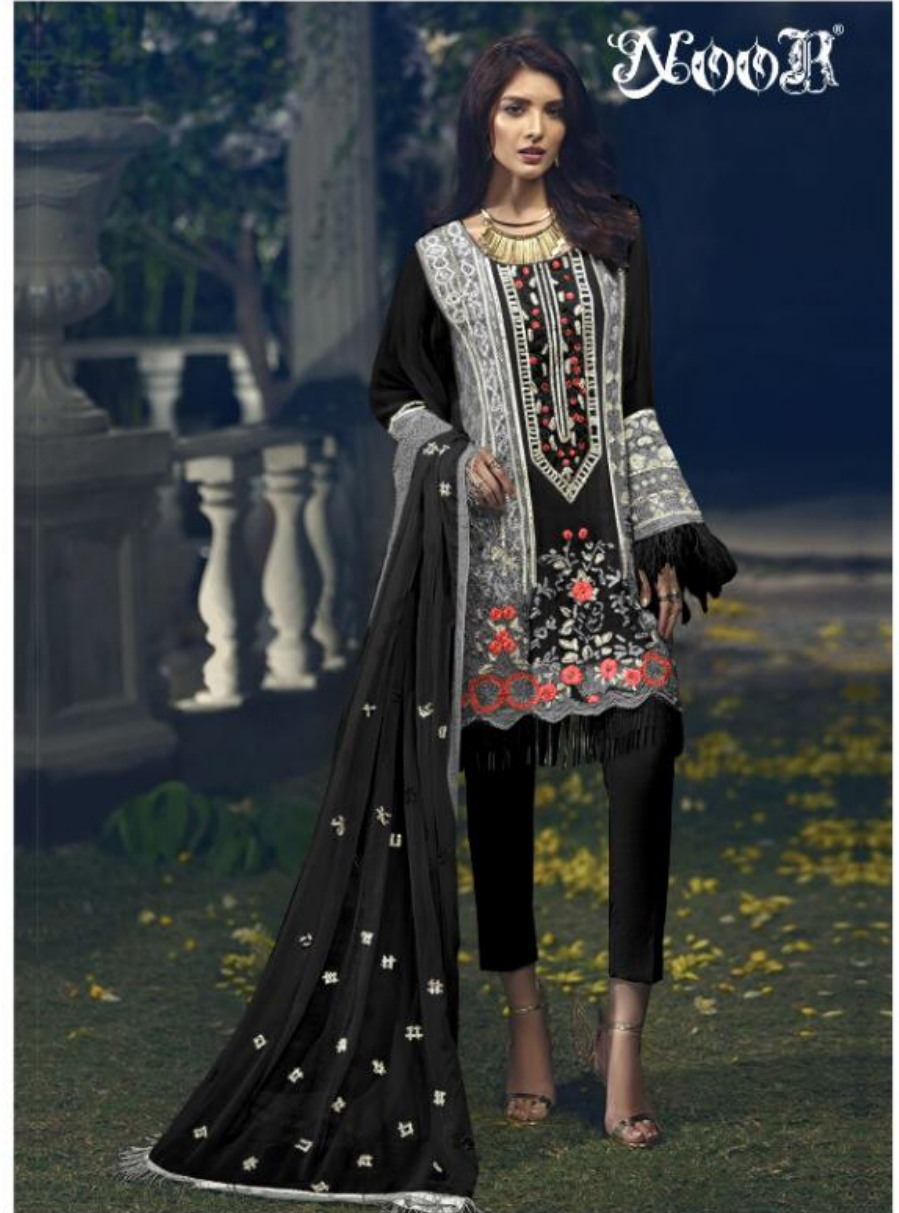

NORR®

FABRIC DETAILS

TOP- FOX GEORGEETE

BOTTAM/INNER - SANTOON

DUPPTA- HEAVY NAZMEEN

108-E

WASHING INSTRUCTION

MACHINE WASH COLD.
 DRYCLEANABLE.
 MEDIUM IRON.
 DO NOT BLEACH.
 DO NOT WRING.
 DO NOT TUMBLE DRY.
 SPOT CLEANABLE.

FABRIC DETAILS

TOP- FOX GEORGEETE

BOTTAM/INNER - SANTOON

DUPPTA- HEAVY NAZMEEN

108-C

WASHING INSTRUCTION

MACHINE WASH COLD.
 DRYCLEANABLE.
 MEDIUM IRON.
 DO NOT BLEACH.
 DO NOT WRING.
 DO NOT TUMBLE DRY.
 SPOT CLEANABLE.

FABRIC DETAILS
 TOP- FOX GEORGEETE
 BOTTAM/INNER - SANTOON
 DUPPTA- HEAVY NAZMEEN

108-D

WASHING INSTRUCTION

MACHINE WASH COLD.
 DRYCLEANABLE.
 MEDIUM IRON.
 DO NOT BLEACH.
 DO NOT WRING.
 DO NOT TUMBLE DRY.
 SPOT CLEANABLE.