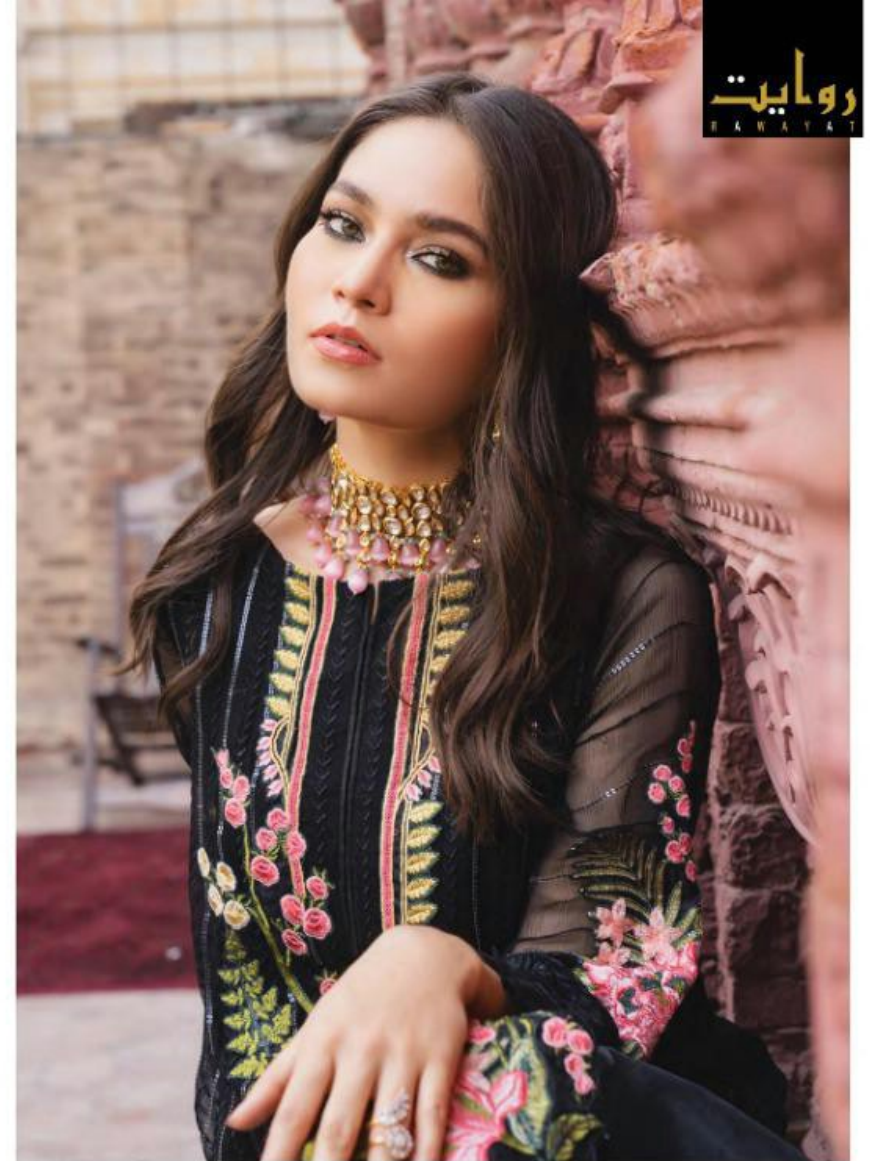

KHAS

روایت
R A W A Y A T

Luxury Chiffon
COLLECTION

TEXTILE DEAL

TEXTILE DEAL

روایت
FAWAYAT

CHIFFON EMB SHIRT FRONT 1.25METER
SHIRT FRONT EMB PATCH 1PCS
EMB NECK PATCH 1PCS
CHIFFON EMB SHIRT BACK 1.25 METER
FRONT AND BACK LACE 1PCS
ORGANZA EMB DUPATTA 2.5METER