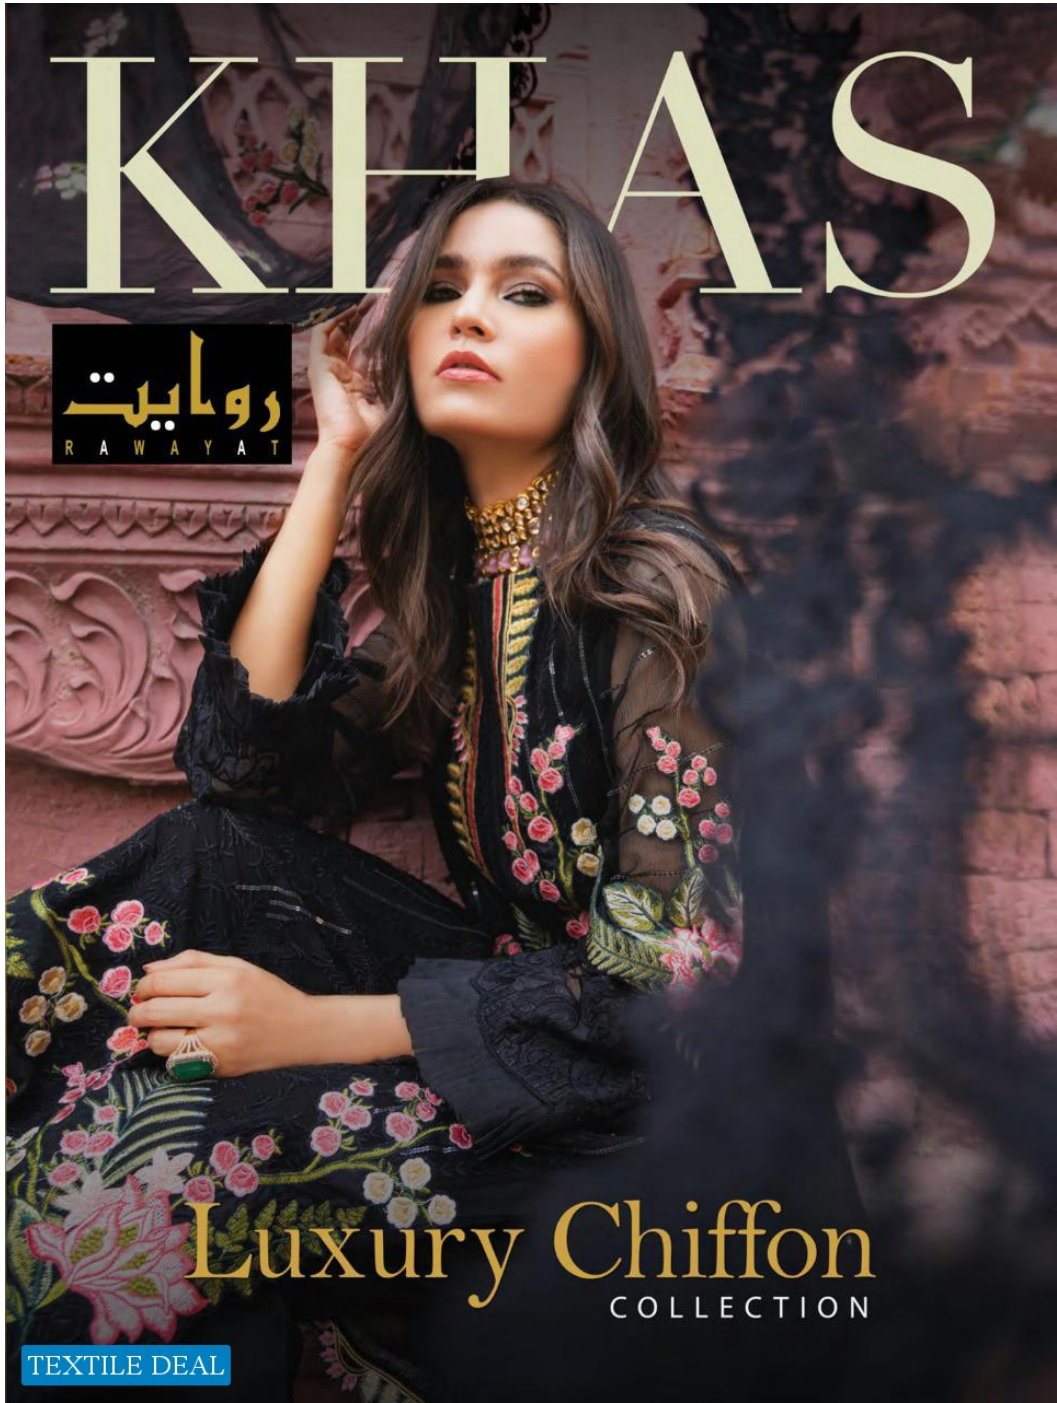

KHAS

روایت
R A W A Y A T

Luxury Chiffon
COLLECTION

TEXTILE DEAL

TEXTILE DEAL

روایت
FAWAYAT

CHIFFON EMB SHIRT FRONT 1.25METER
SHIRT FRONT EMB PATCH 1PCS
EMB NECK PATCH 1PCS
CHIFFON EMB SHIRT BACK 1.25 METER
FRONT AND BACK LACE 1PCS
ORGANZA EMB DUPATTA 2.5METER