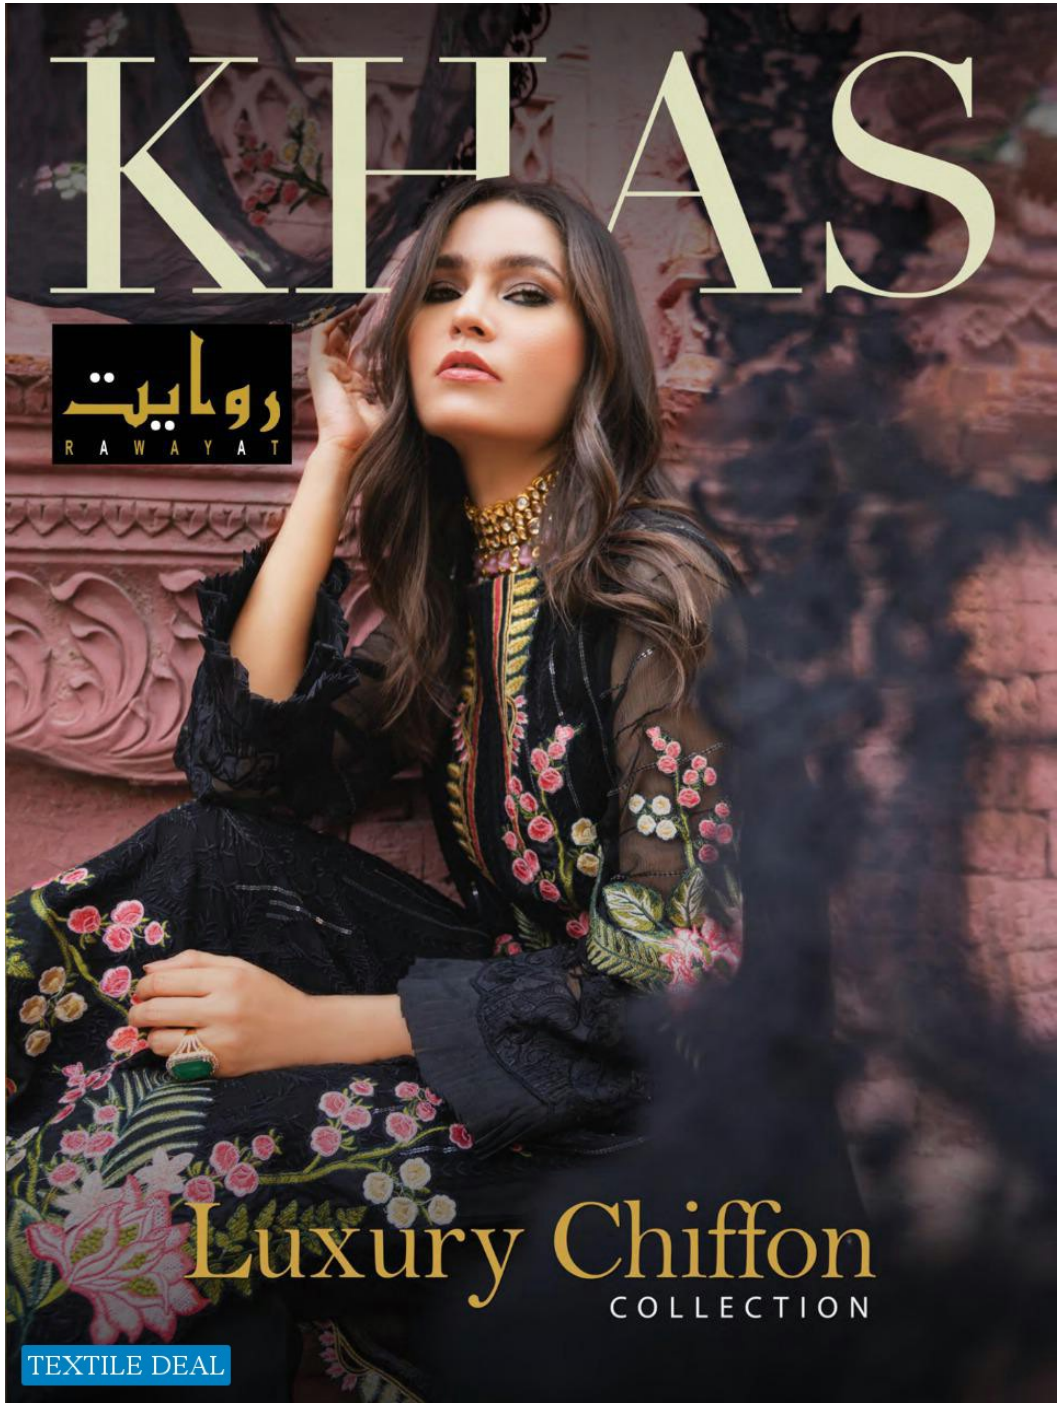

KHAS

روایت
R A W A Y A T

Luxury Chiffon
COLLECTION

TEXTILE DEAL

TEXTILE DEAL

روایت
FAWAYAT

CHIFFON EMB SHIRT FRONT 1.25METER
 SHIRT FRONT EMB PATCH 1PCS
 EMB NECK PATCH 1PCS
 CHIFFON EMB SHIRT BACK 1.25 METER
 FRONT AND BACK LACE 1PCS
 ORGANZA EMB DUPATTA 2.5METER