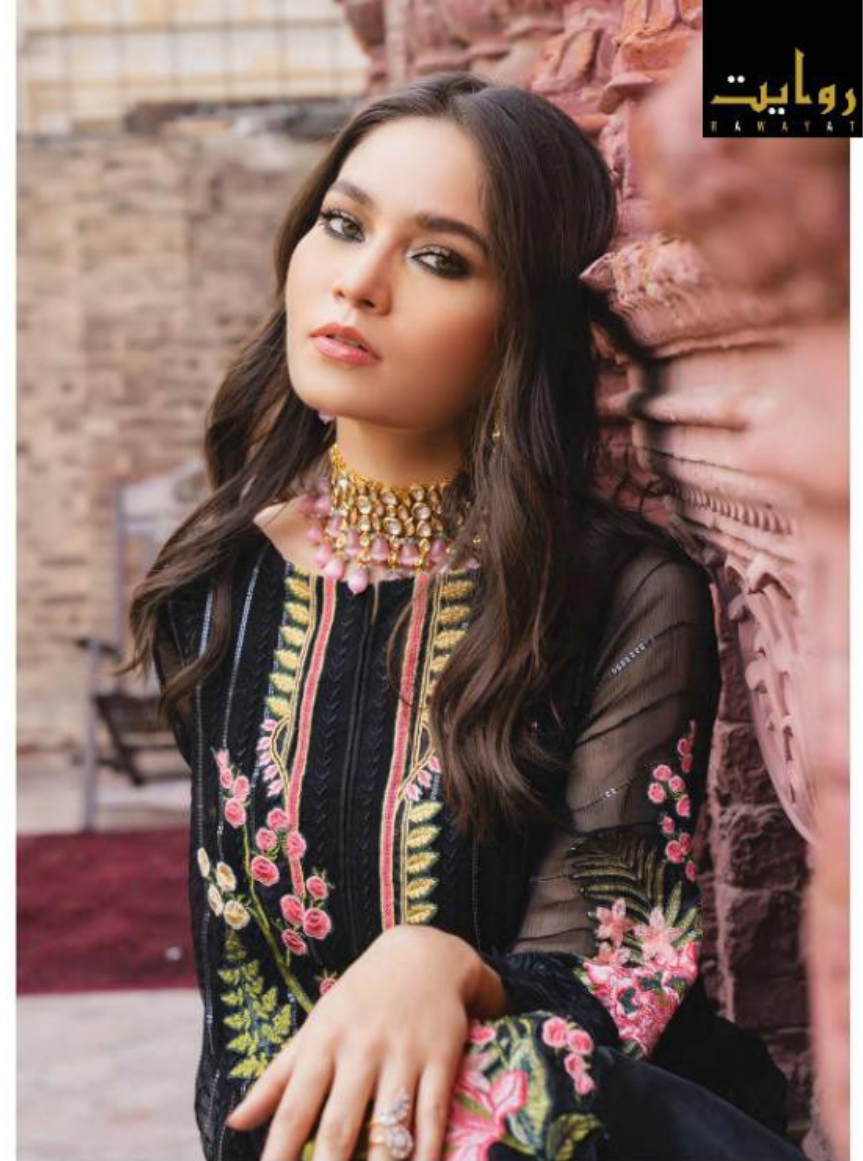

KHAS

روایت
R A W A Y A T

Luxury Chiffon
COLLECTION

TEXTILE DEAL

TEXTILE DEAL

روایت
FAWAYAT

CHIFFON EMB SHIRT FRONT 1.25METER
 SHIRT FRONT EMB PATCH 1PCS
 EMB NECK PATCH 1PCS
 CHIFFON EMB SHIRT BACK 1.25 METER
 FRONT AND BACK LACE 1PCS
 ORGANZA EMB DUPATTA 2.5METER