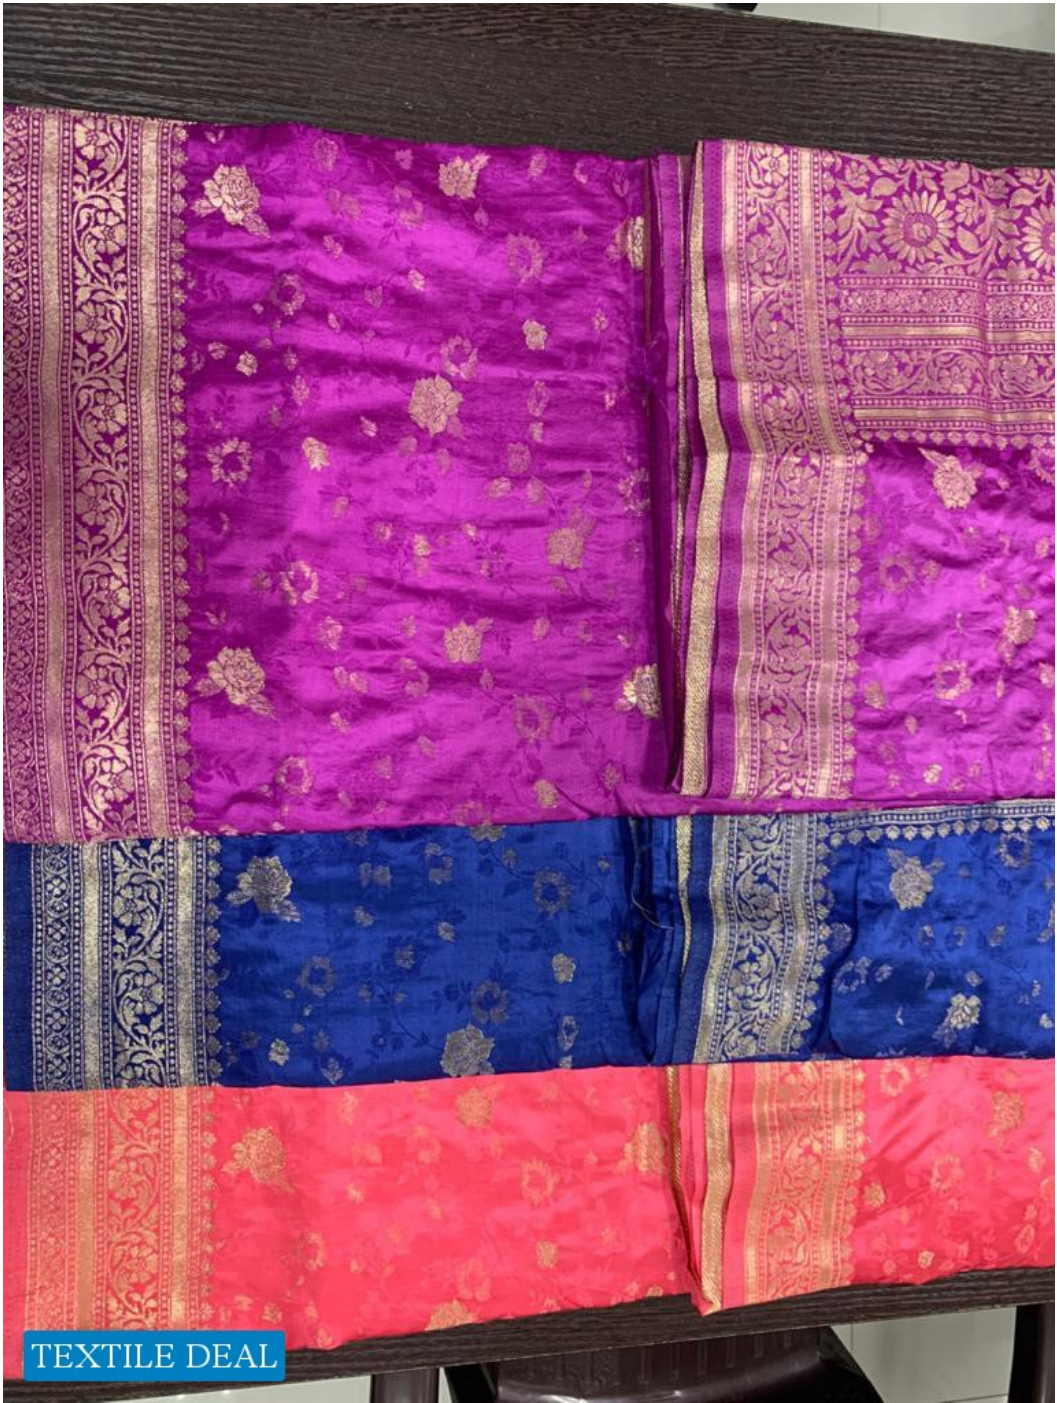

RAJTEX®
TEXTILE DEAL

KIRALI SILK
PURE SATIN SILK 157002

TEXTILE DEAL

TEXTILE DEAL

TEXTILE DEAL

TEXTILE DEAL

TEXTILE DEAL

157001

157002

157003

TEXTILE DEAL

157005

Pure sarees | Lehngas | Silk sarees

KIRALI SILK
PURE SATIN SILK

RAJTEX®
TEXTILE DEAL

KIRALI SILK
PURE SATIN SILK 157003

RAJTEX®
TEXTILE DEAL

KIRALI SILK
PURE SATIN SILK 157005

RAJTEX
amblyon
TEXTILE DEAL

KIRALI SILK
PURE SATIN SILK 157001

RAJTEX®
TEXTILE DEAL

KIRALI SILK
PURE SATIN SILK 157004