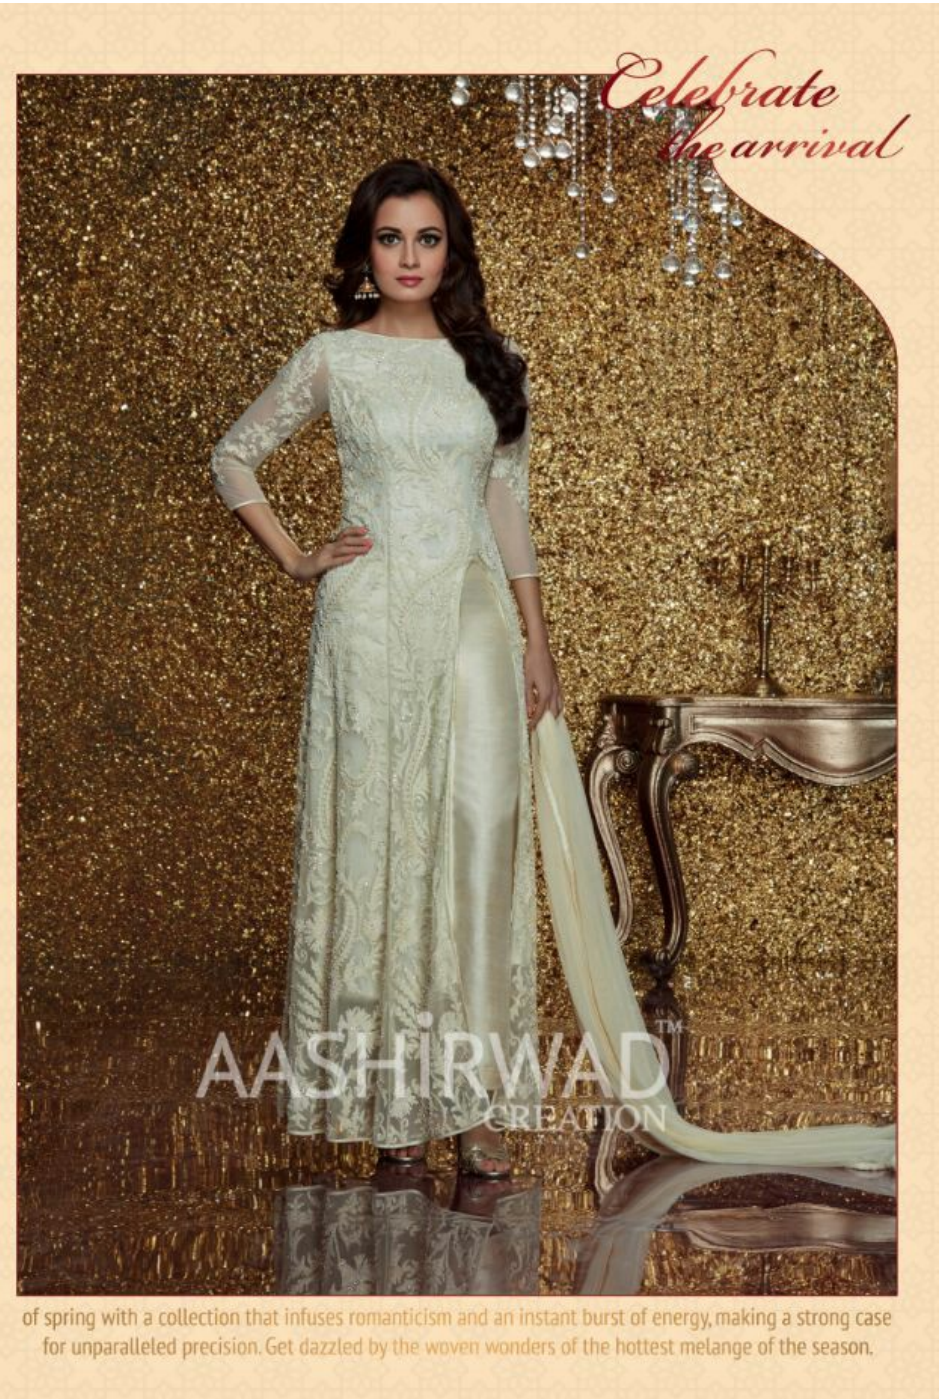

of spring with a collection that infuses romanticism and an instant burst of energy, making a strong case for unparalleled precision. Get dazzled by the woven wonders of the hottest melange of the season.