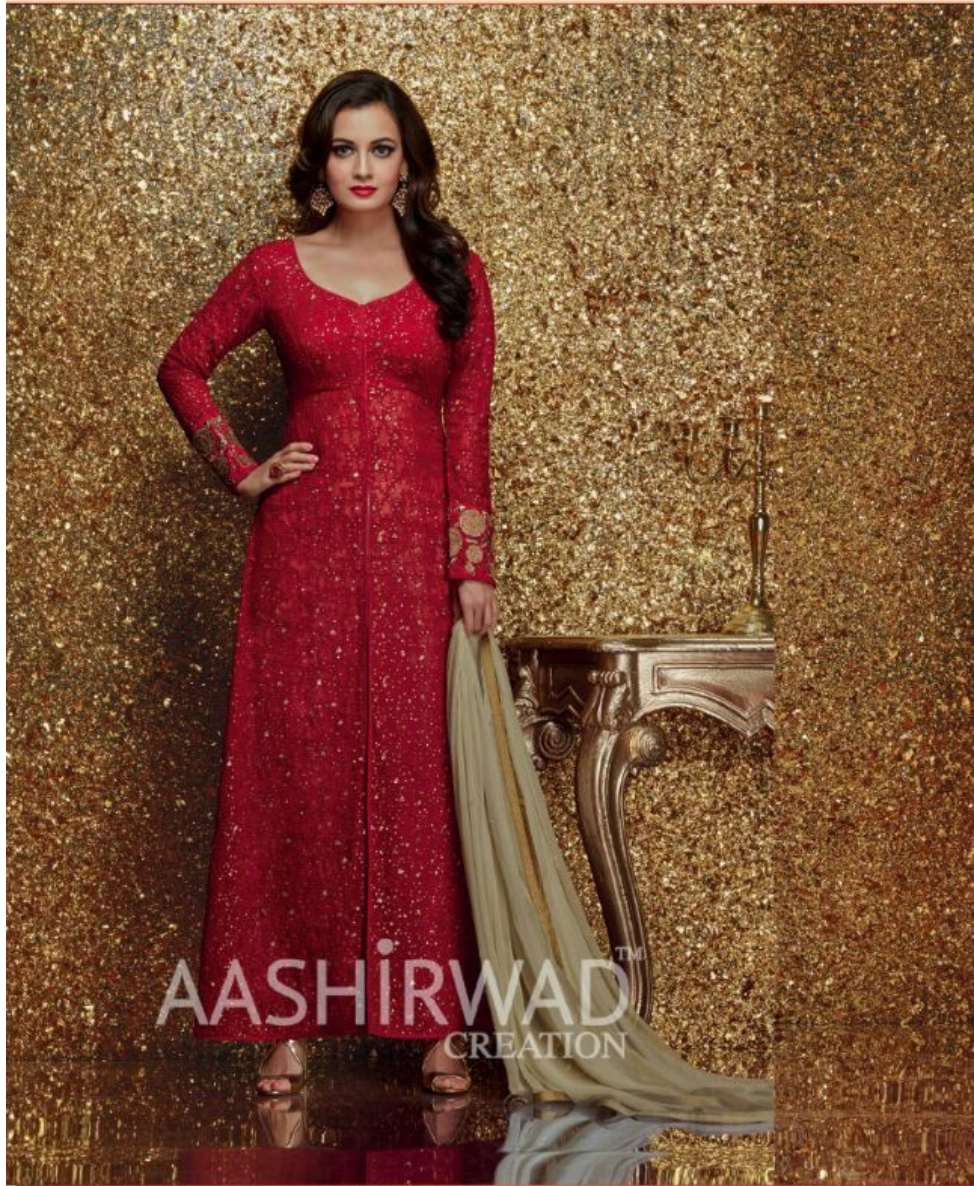

TEXTILE DEAL

AASHIRWAD™  
CREATION

5001

TEXTILE DEAL

Go bold this season with a burst of blush and rose quartz tones, making all the B-town heads turn.

*Ditch  
the Dull*

AASHIRWAD™  
CREATION

TEXTILE DEAL