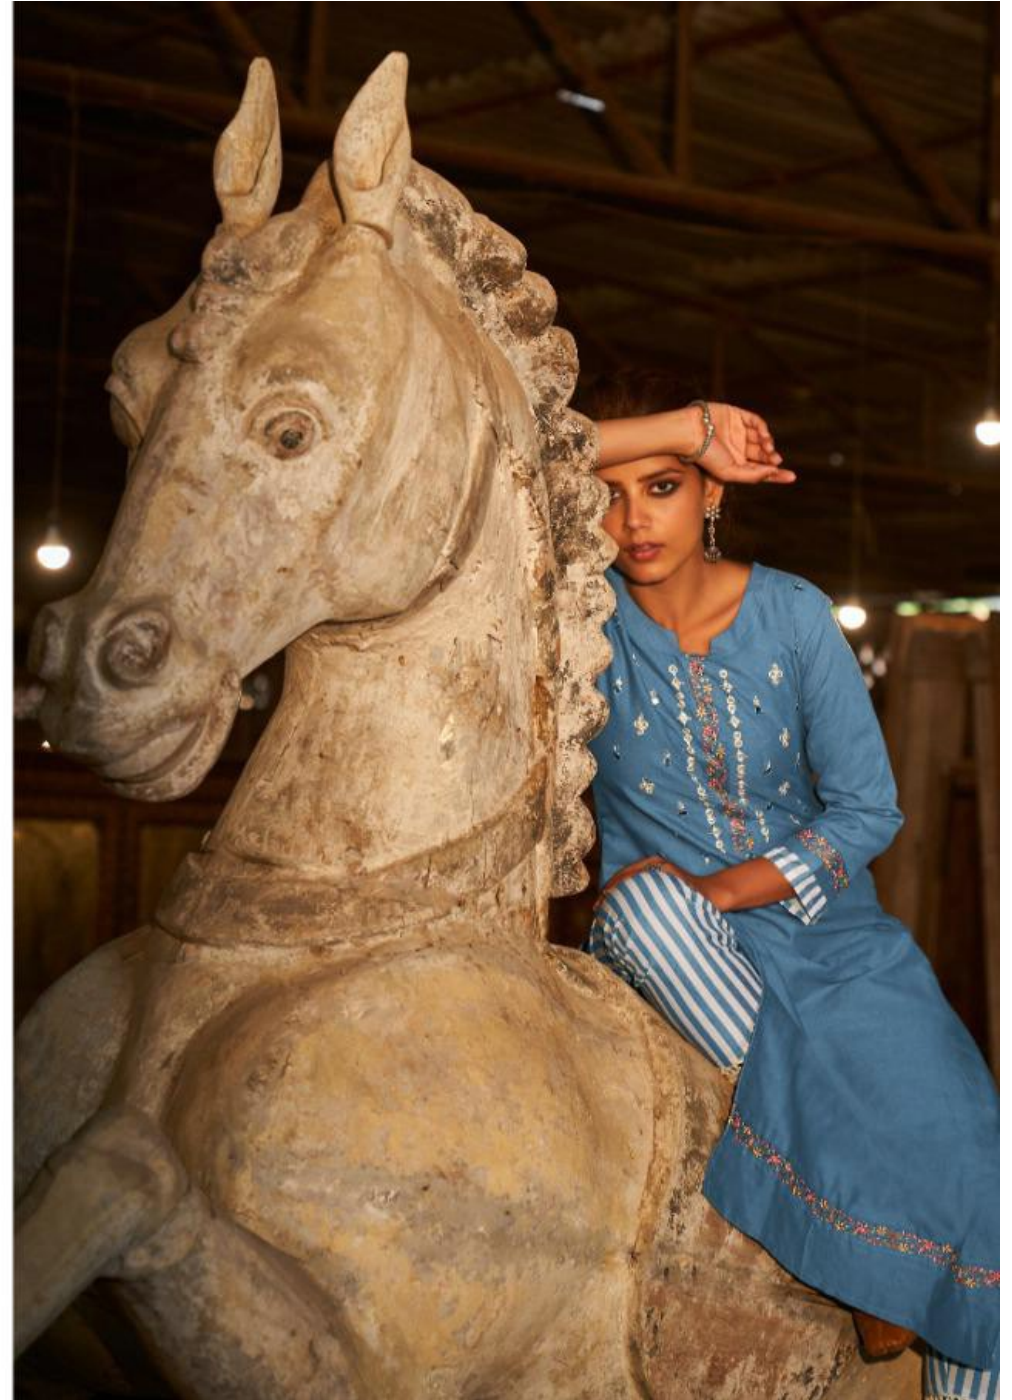

KALKI

THE ARTIST'S VOICE

CHAYA

TEXTILE DEAL

K
KALKI
fashion
INDIAN ETHNIC WEAR

T-69004

TEXTILE DEAL

TEXTILE DEAL

K
KALKI
fashion
EMERALD ELEGANT WEAVE

TEXTILE DEAL

TEXTILE DEAL

T-69001

T-69002

T-69003

T-69004

T-69005