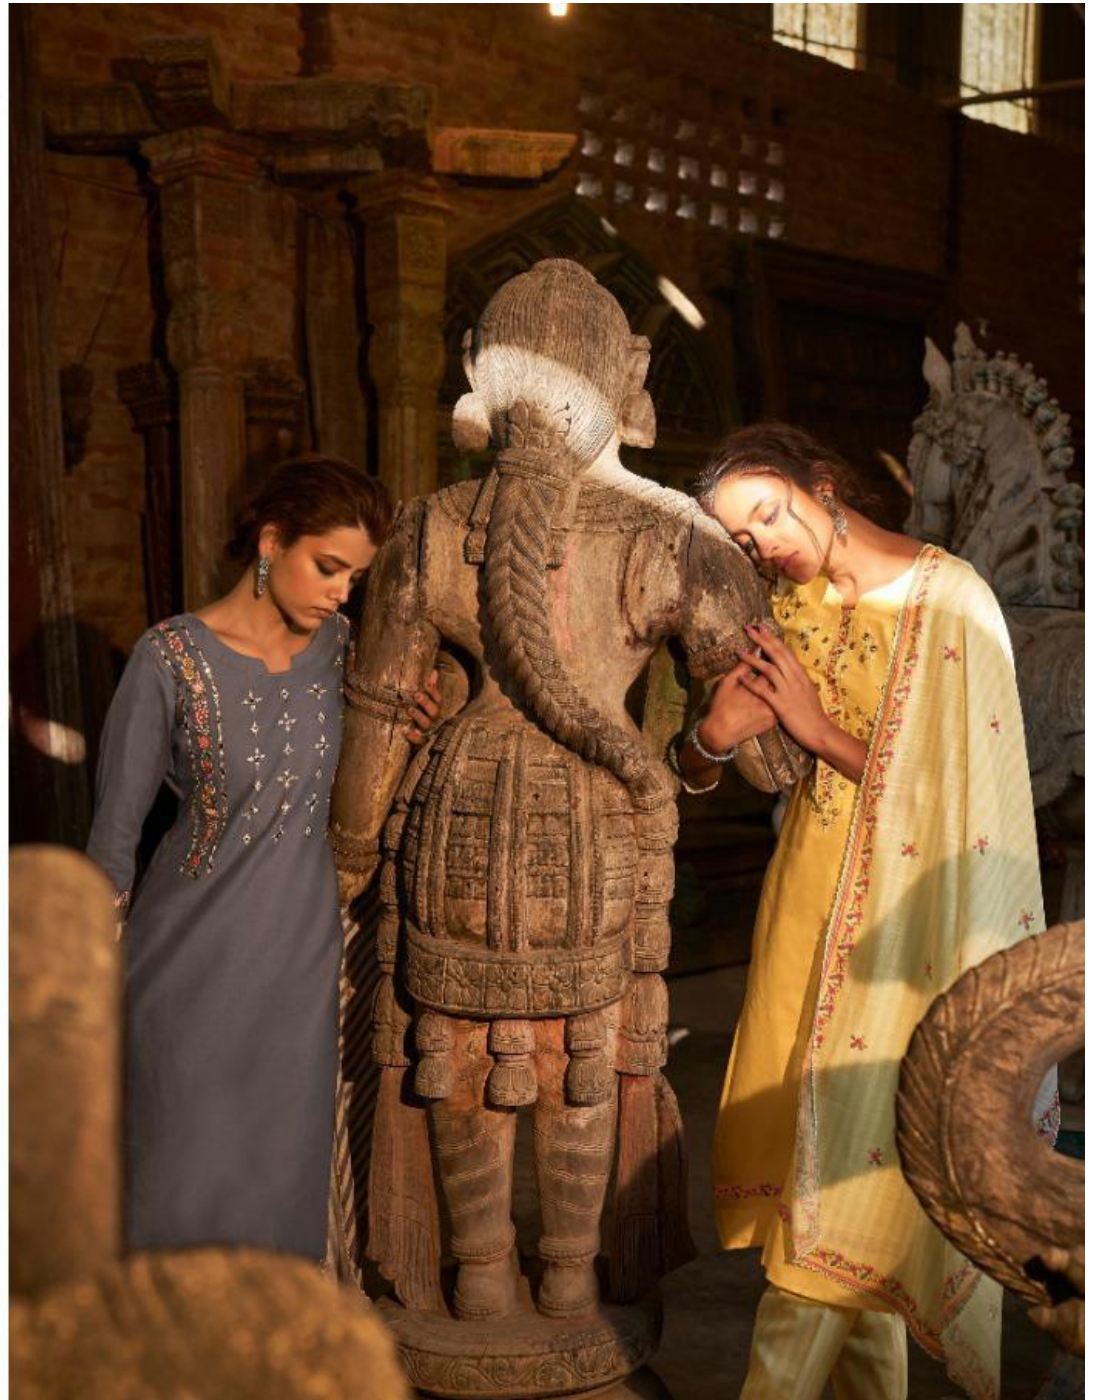

KALKI

THE ARTIST'S VOICE

CHAYA

TEXTILE DEAL

K
KALKI
fashion
INDIAN ETHNIC WEAR

T-69004

TEXTILE DEAL

TEXTILE DEAL