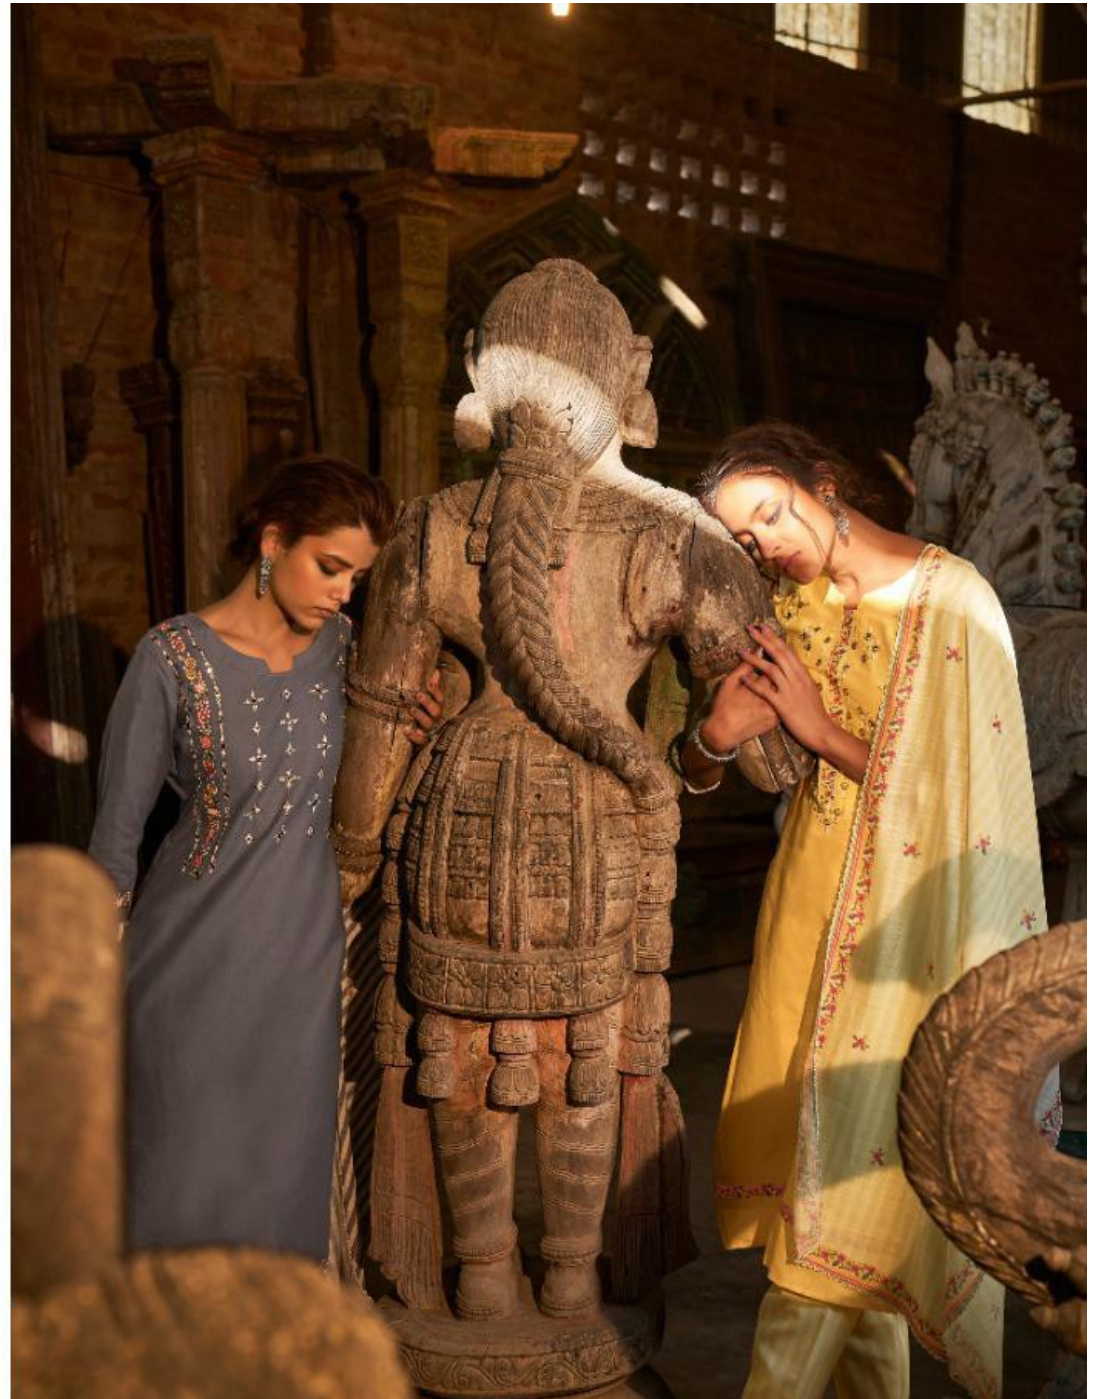

KALKI

THE ARTIST'S VOICE

CHAYA

TEXTILE DEAL

KALKI
Fashion
INDIAN ETHNIC WEAR

T-69004

TEXTILE DEAL

TEXTILE DEAL