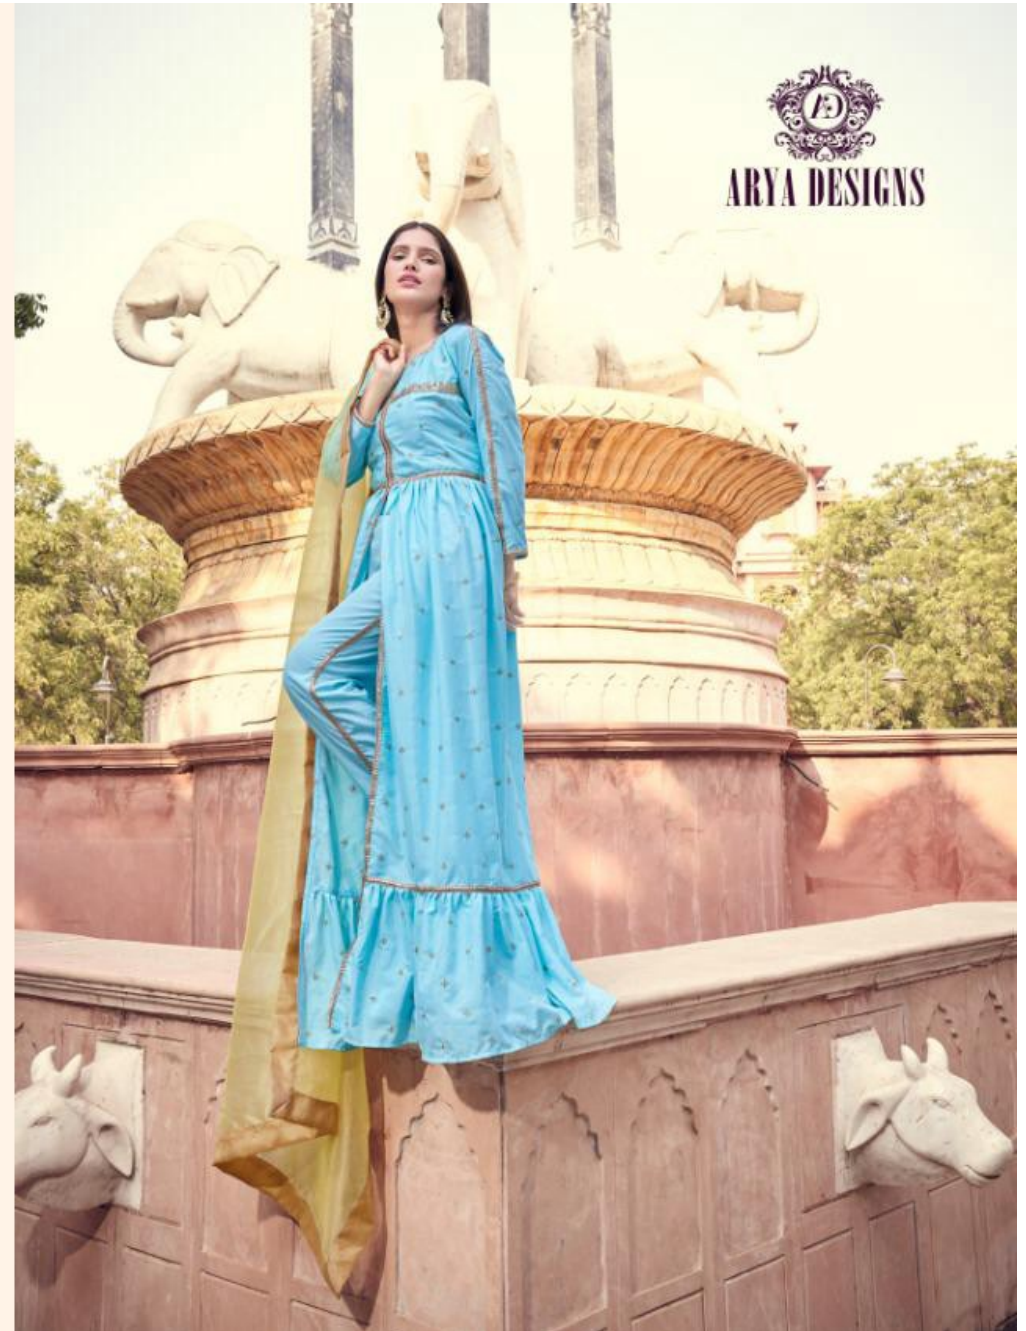

ARYA DESIGNS