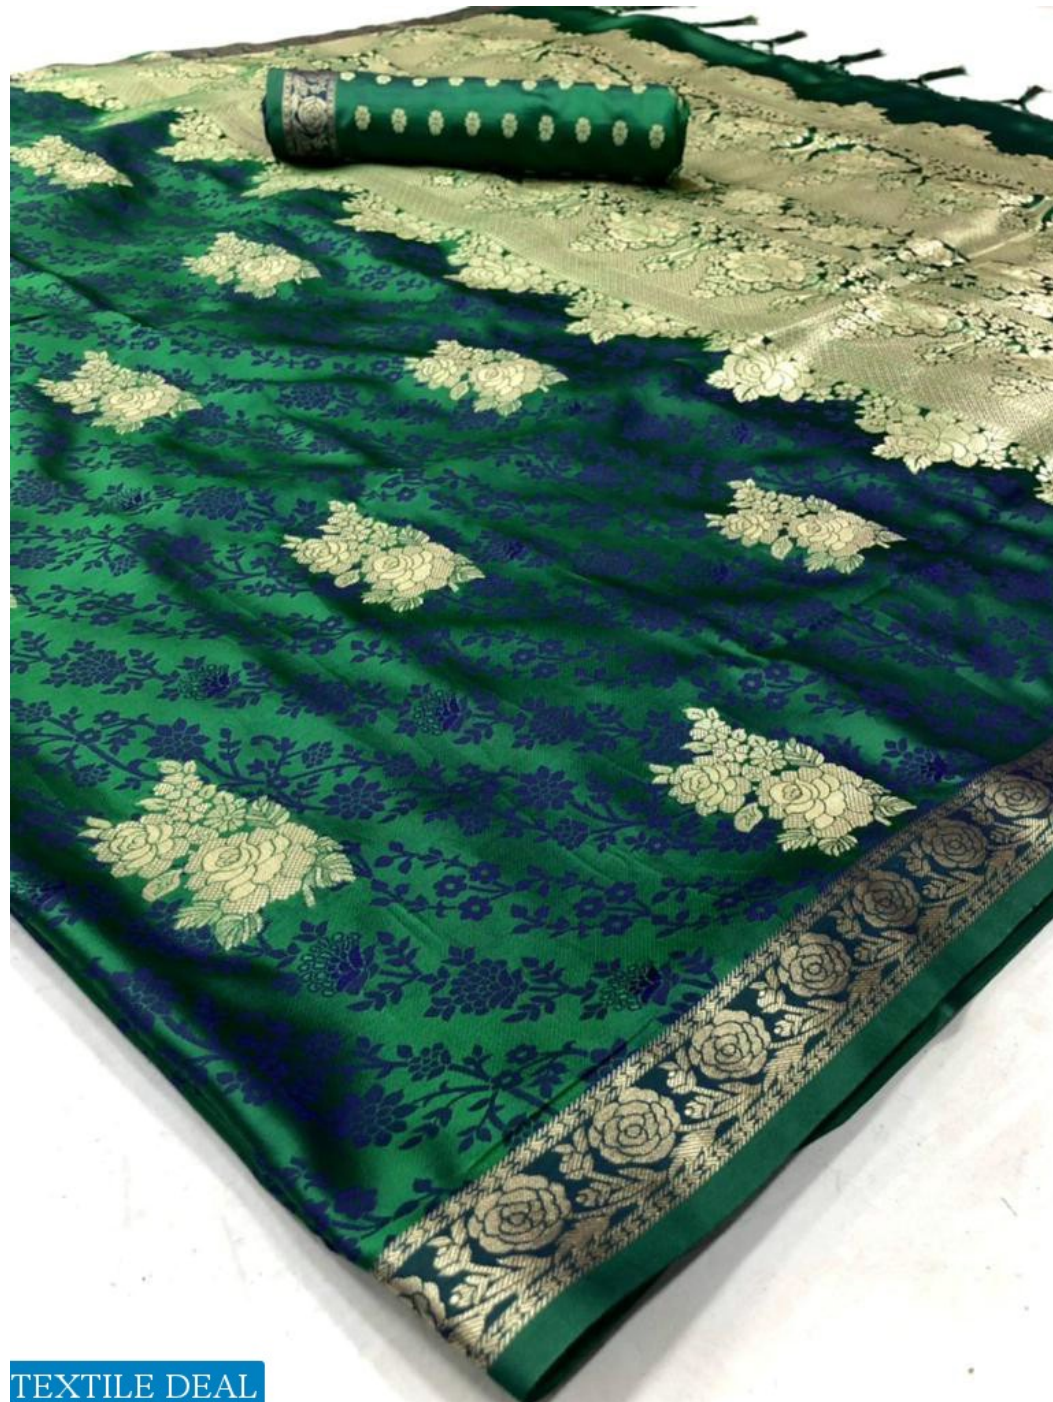

171001

171002

171003

171004

171005

171006

TEXTILE DEAL

RAJTEX
Kanushaa Silk
Print sarees | Lehngas | Silk sarees
KANUSHAA SILK
171006

Royal Elle

RAJTEX
Handspun
PURE WOOL | 100% | 18 mm

TEXTILE DEAL

TEXTILE DEAL

RAJILX
171005

RAJTEX
Kanushaa
SILK
171004

TEXTILE DEAL

RAJTEX
KANUSHAA SILK
171003

TEXTILE DEAL

RAJTEX
Handy
Pure silks | Cottons | Silks
KANUSHA SILK
171001

TEXTILE DEAL

TEXTILE DEAL

TEXTILE DEAL

TEXTILE DEAL

TEXTILE DEAL

TEXTILE DEAL