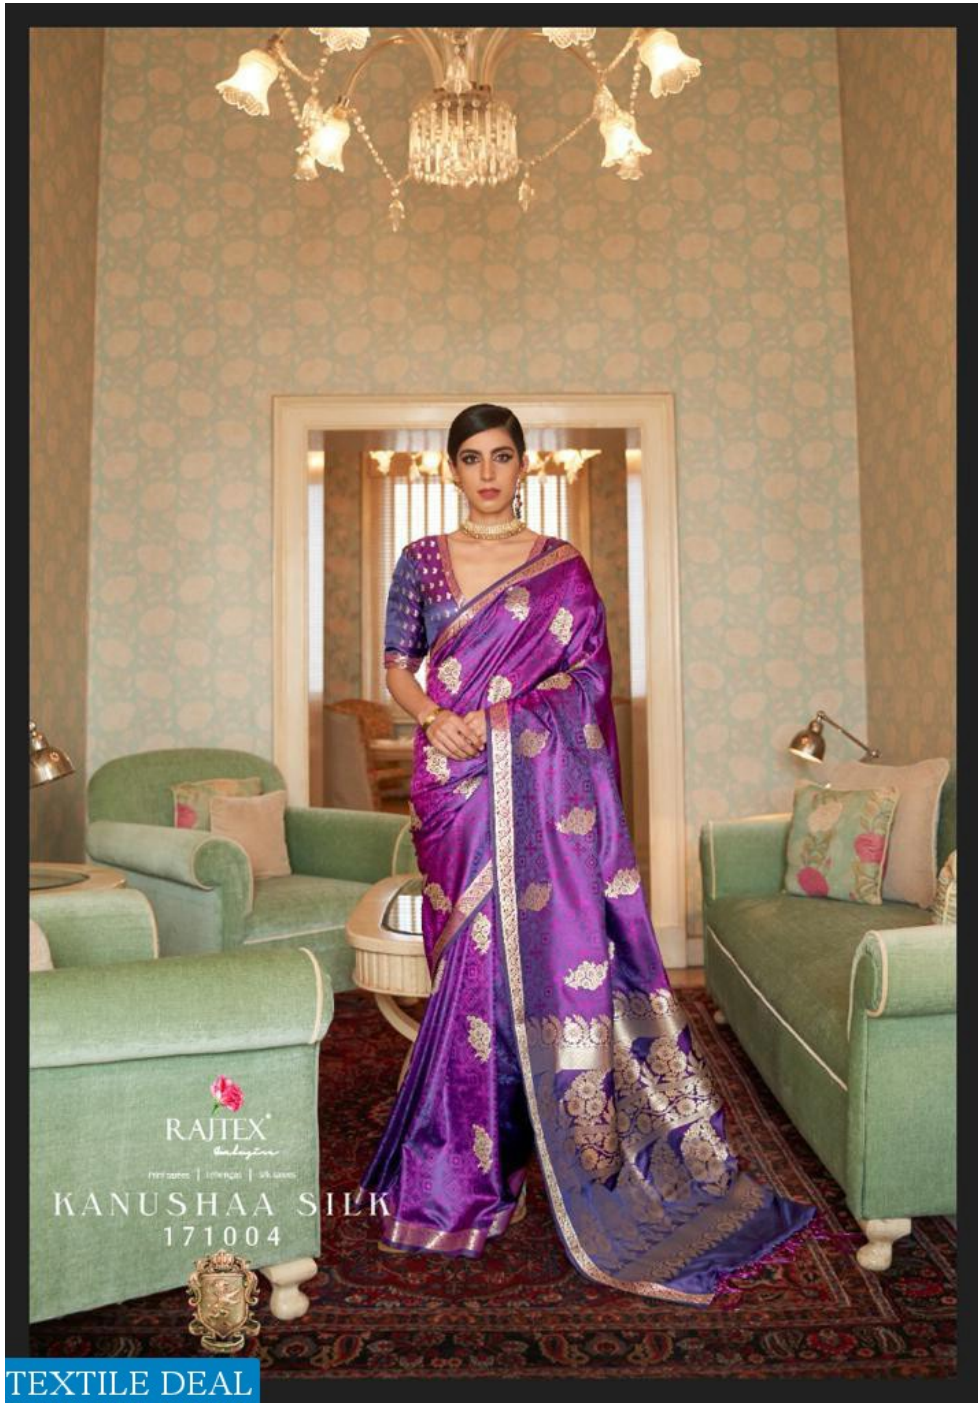

Royal Elle

RAJTEX
Handspun
PURE WOOL | 100% | 18 mm

TEXTILE DEAL

TEXTILE DEAL

RAJILX
171005

RAJTEX
Kanushaa
SILK
171004

TEXTILE DEAL

RAJTEX
KANUSHAA SILK
171003