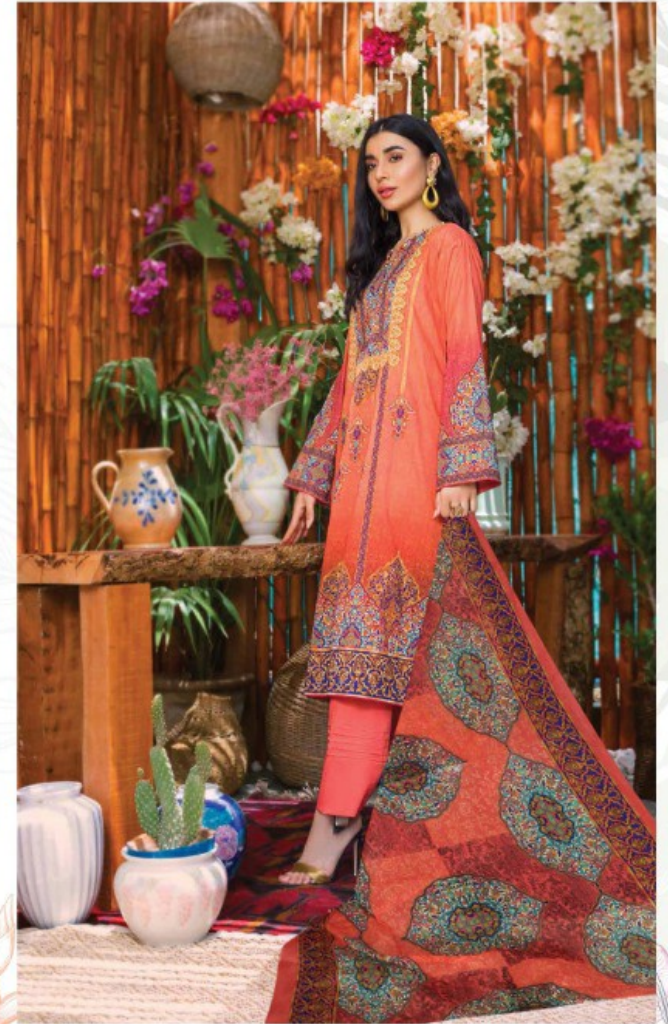

IRIS

TEXTILE DEAL

10005