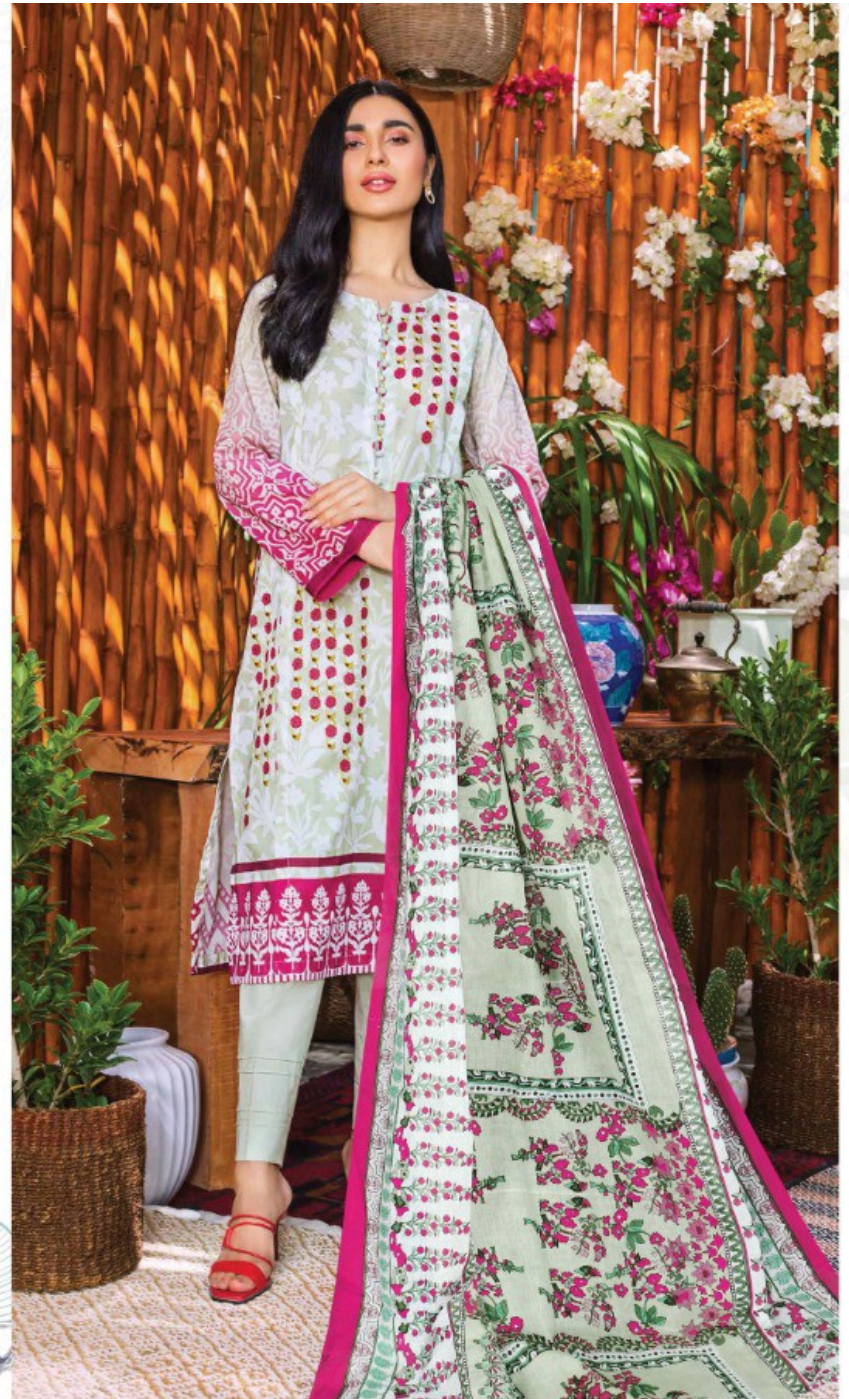

IRIS

TEXTILE DEAL

10009

IRIS

“ A VERY FESTIVE MERGE”

bright orange with black combination - a very festive merge indulging different shades of jari . contemporary yoke design with ctwork border to edge , a perfect design for any occasion any time.....