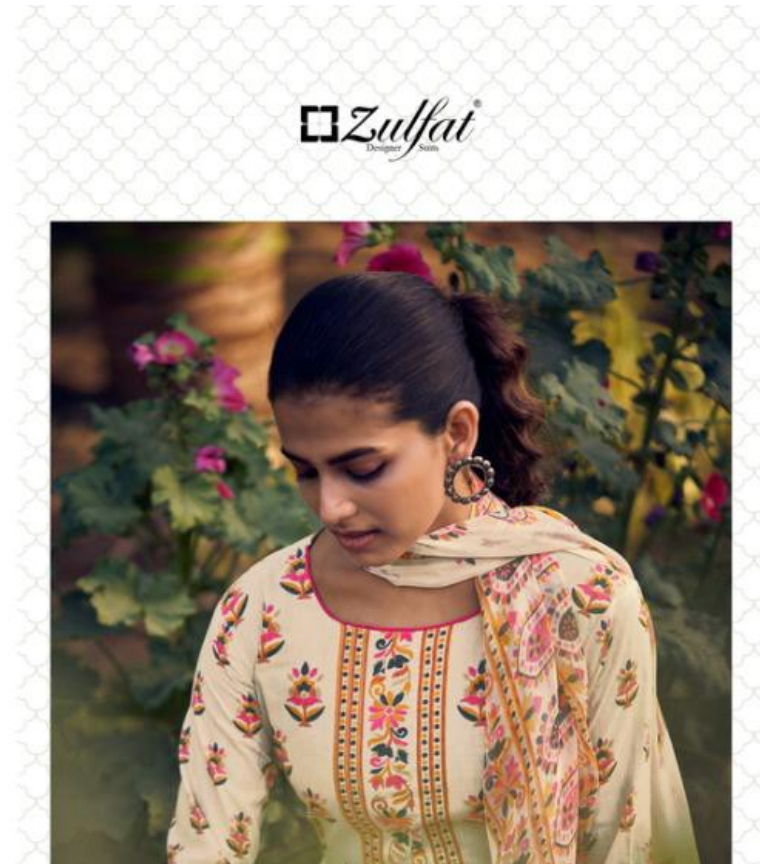

Zulfat
Designs
Suits

❖ CULTURAL LEGACY ❖

EACH ENSEMBLE TELLS A STORY OF THE GLORIOUS LEGACY OF OUR CULTURE

342-005