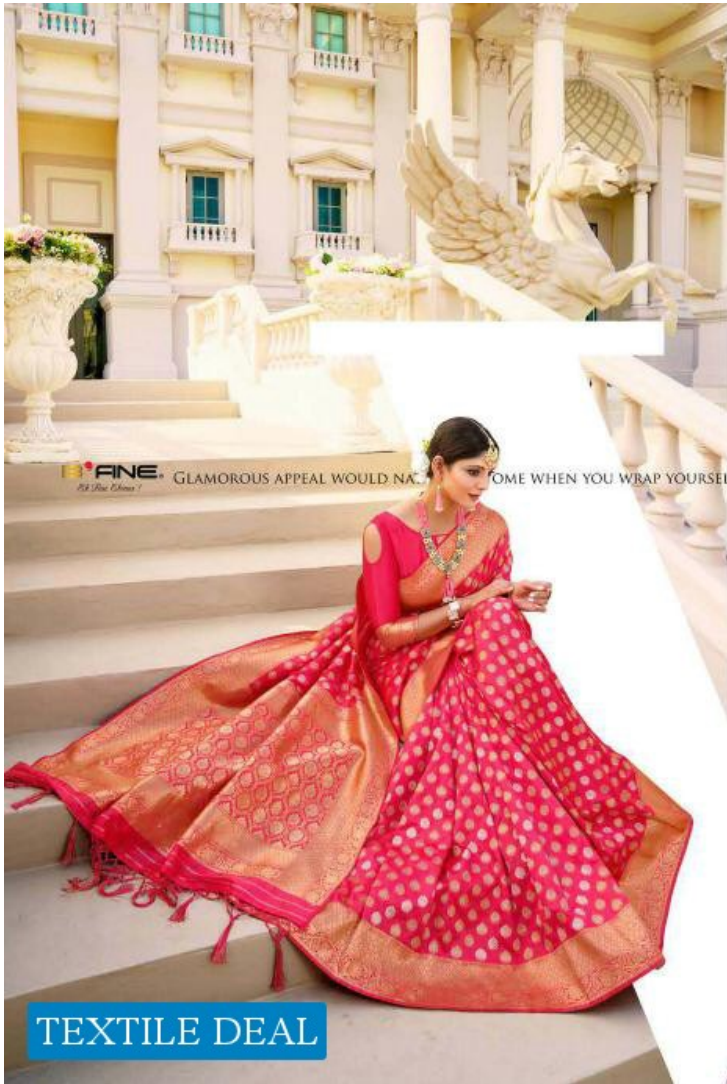

FINE
Fit like a glove

GLAMOROUS APPEAL WOULD N.A. COME WHEN YOU WRAP YOURSELF IN SUCH BEAUTIFUL ATTIRE. IT ALSO

UNIQUE FASHION.

TEXTILE DEAL