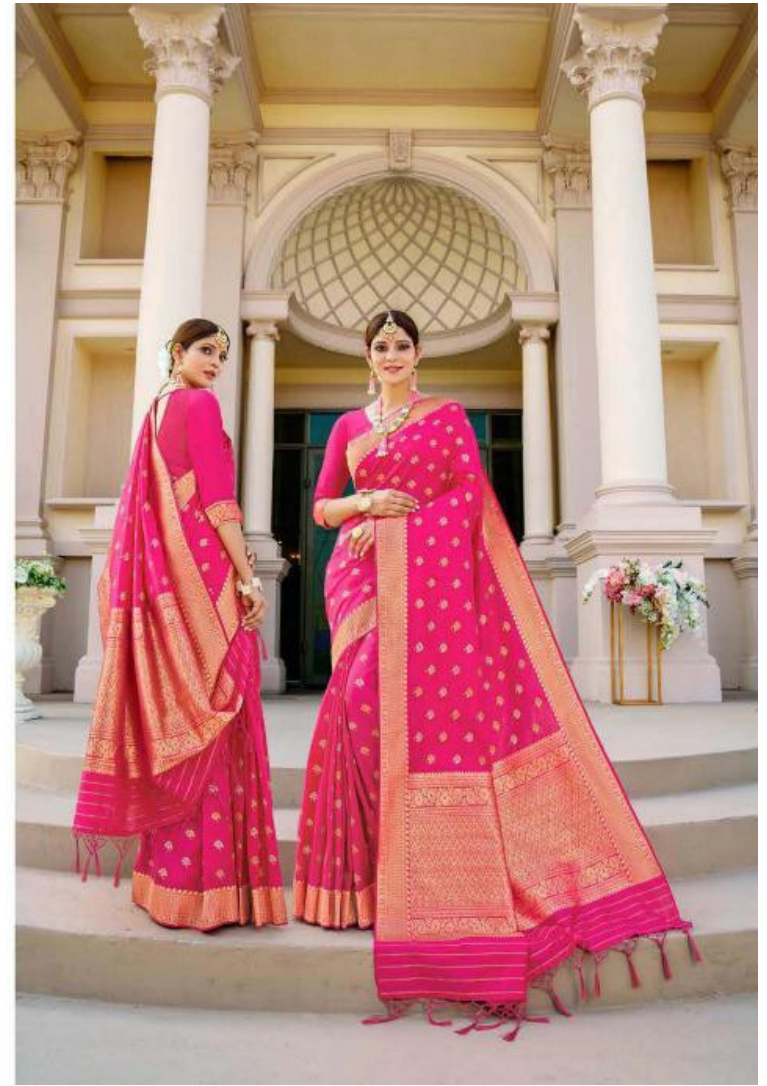

ETHNIC

BF-411

TEXTILE DEAL

B FINE.
It's Not About It!

sense