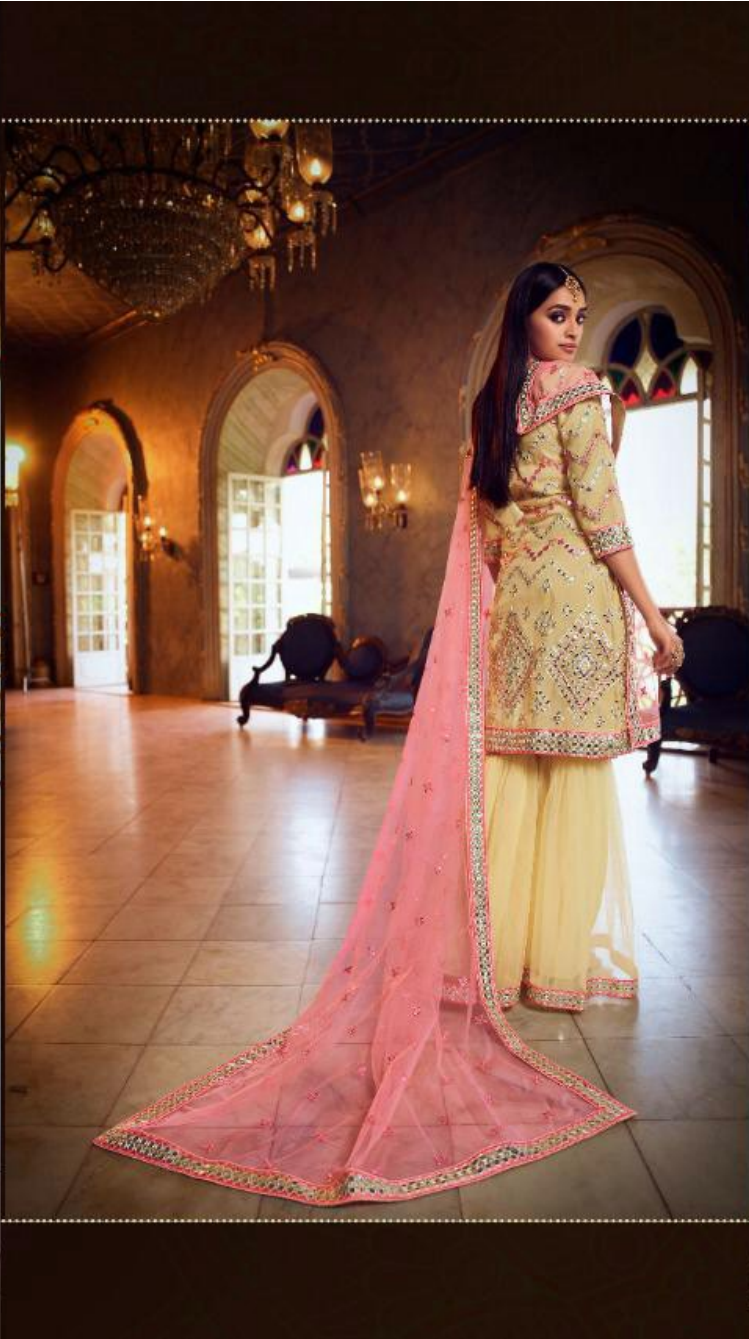

TEXTILE DEAL

B L U S H II

THE ROYAL STORY

ARYA DESIGNS

TEXTILE DEAL

A dream starts...
When it comes to dress, after the year has done, you would like to get
something beautiful and elegant for your dress, you're looking for the right dress.
D. NO : 5201