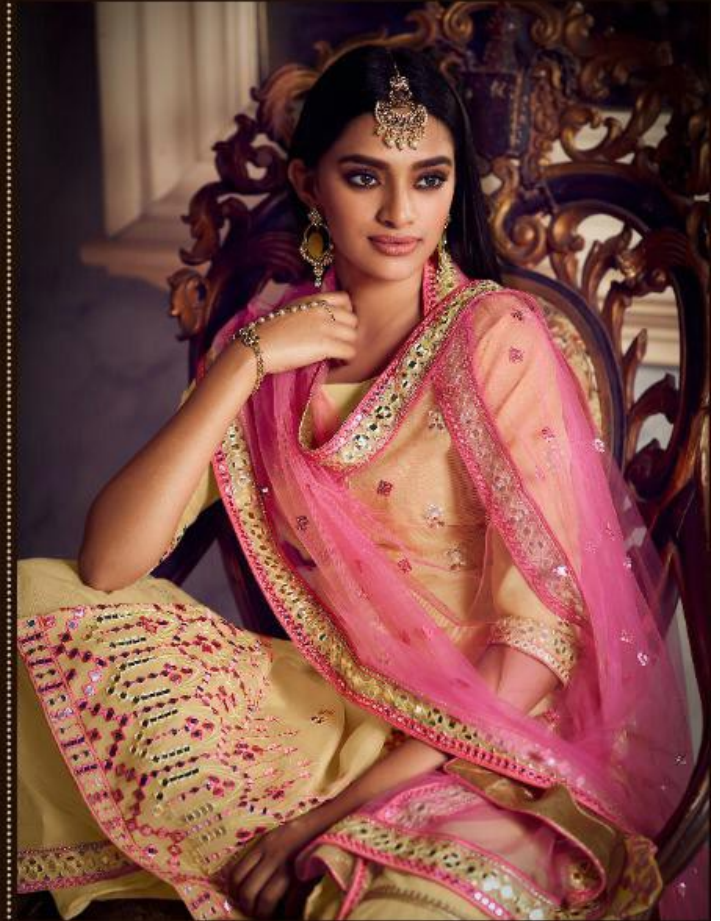

TEXTILE DEAL

ARYA DESIGNS

an epitome of grace

D. NO : 5208