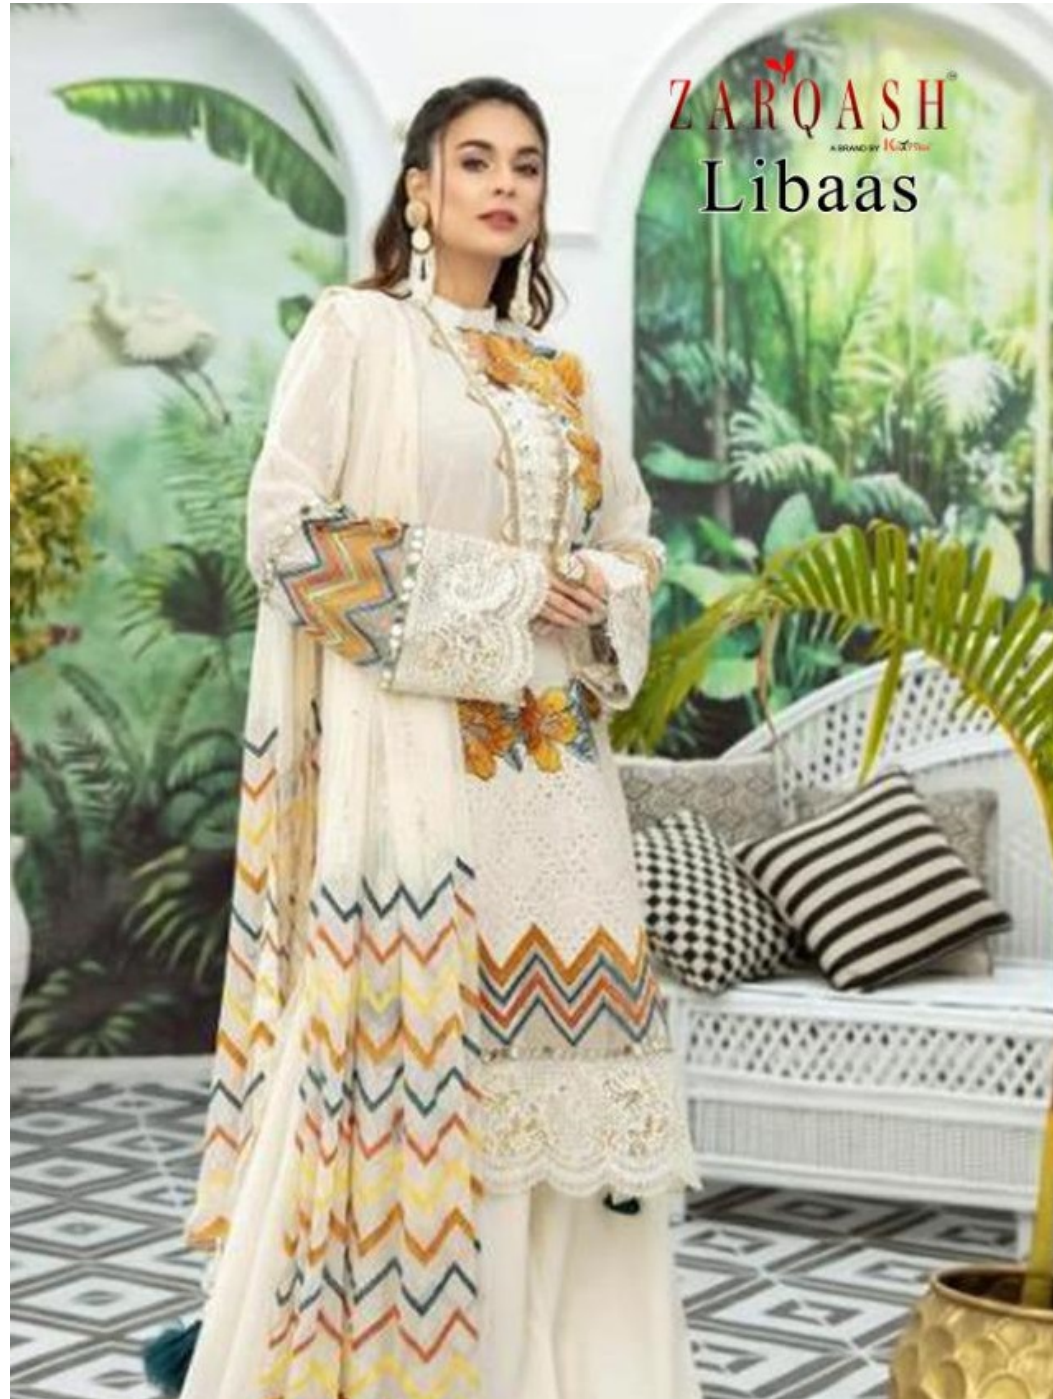

ZARQASH[®]
A BRAND BY KACIYAH
Libaas

ZARQASH
A BRAND BY *Textile Deal*

D.NO-2014 C

TOP - CAMBRIC COTTON HEAVY EMBROIDERED
BOTTOM - PC COTTON DYED
DUPATTA - NAZNEEN HEAVY WMBROIDERED

TEXTILE DEAL

ZARQASH[®]
A BRAND BY

D.NO-2014 A

ADAN LIBAAS
SCHIFFLI COLLECTION

TOP - CAMBRIC COTTON HEAVY EMBROIDERED
BOTTOM - PC COTTON DYED
DUPATTA - NAZNEEN HEAVY WMBROIDERED

TEXTILE DEAL

ZARQASH[®]
A BRAND BY 

D.NO-2014 B

TOP - CAMBRIC COTTON HEAVY EMBROIDERED
BOTTOM - PC COTTON DYED
DUPATTA - NAZNEEN HEAVY WMBROIDERED