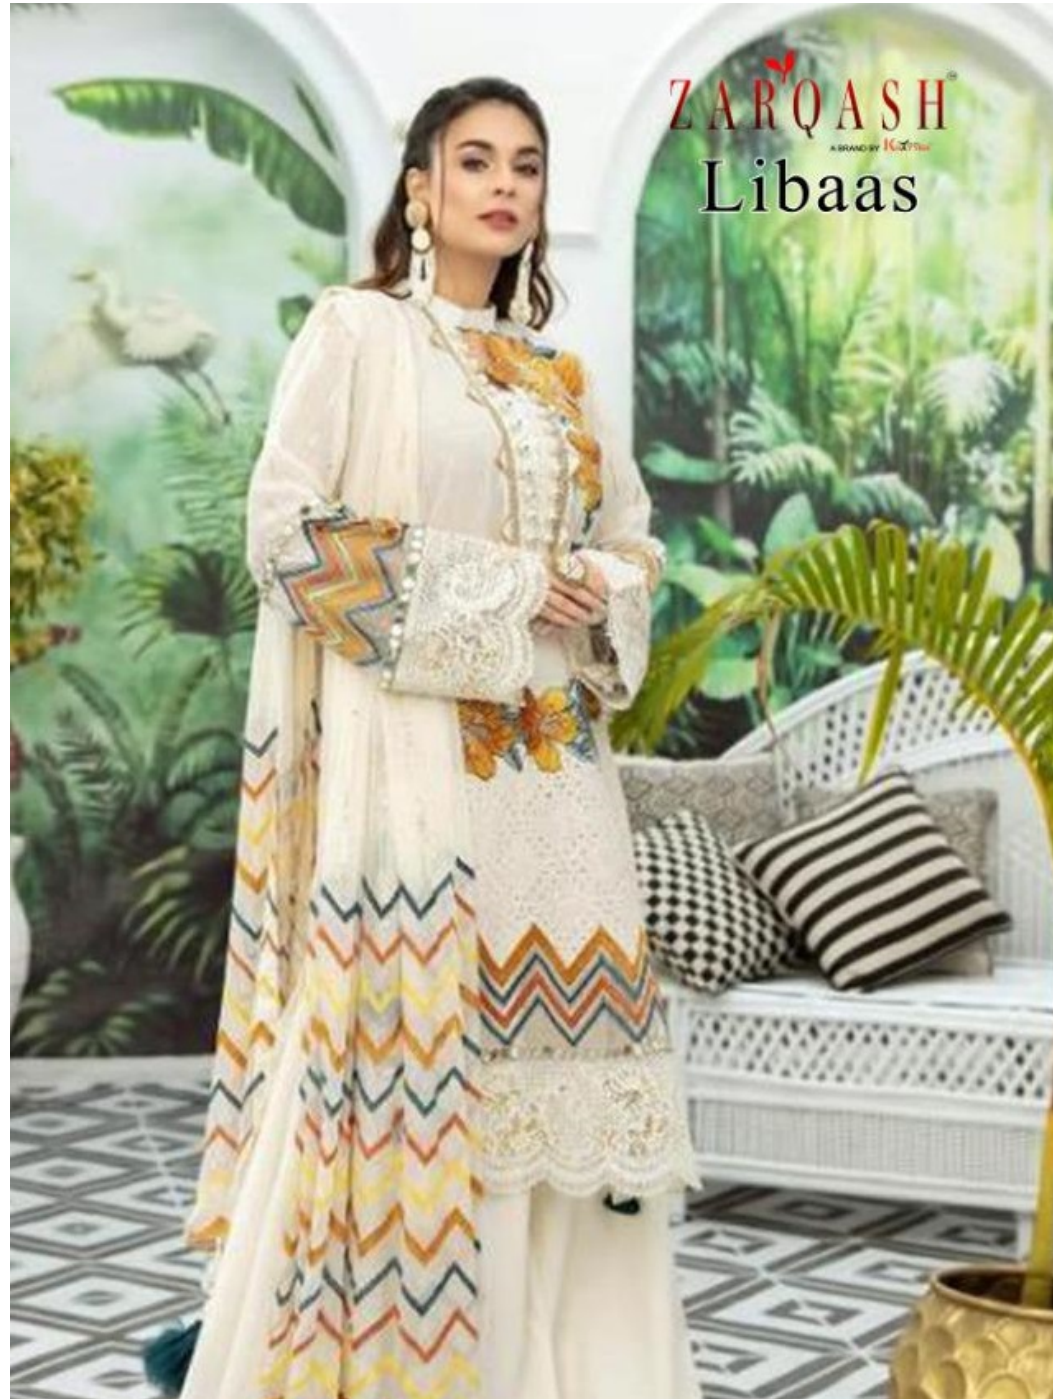

ZARQASH<sup>®</sup>  
A BRAND BY KACIYAH  
Libaas

**ZARQASH**  
A BRAND BY *PC*

**D.NO-2014 C**

**TOP - CAMBRIC COTTON HEAVY EMBROIDERED**  
**BOTTOM - PC COTTON DYED**  
**DUPATTA - NAZNEEN HEAVY WMBROIDERED**

**TEXTILE DEAL**

ZARQASH<sup>®</sup>  
A BRAND BY

D.NO-2014 A

ADAN LIBAAS  
SCHIFFLI COLLECTION

TOP - CAMBRIC COTTON HEAVY EMBROIDERED  
BOTTOM - PC COTTON DYED  
DUPATTA - NAZNEEN HEAVY WMBROIDERED

TEXTILE DEAL