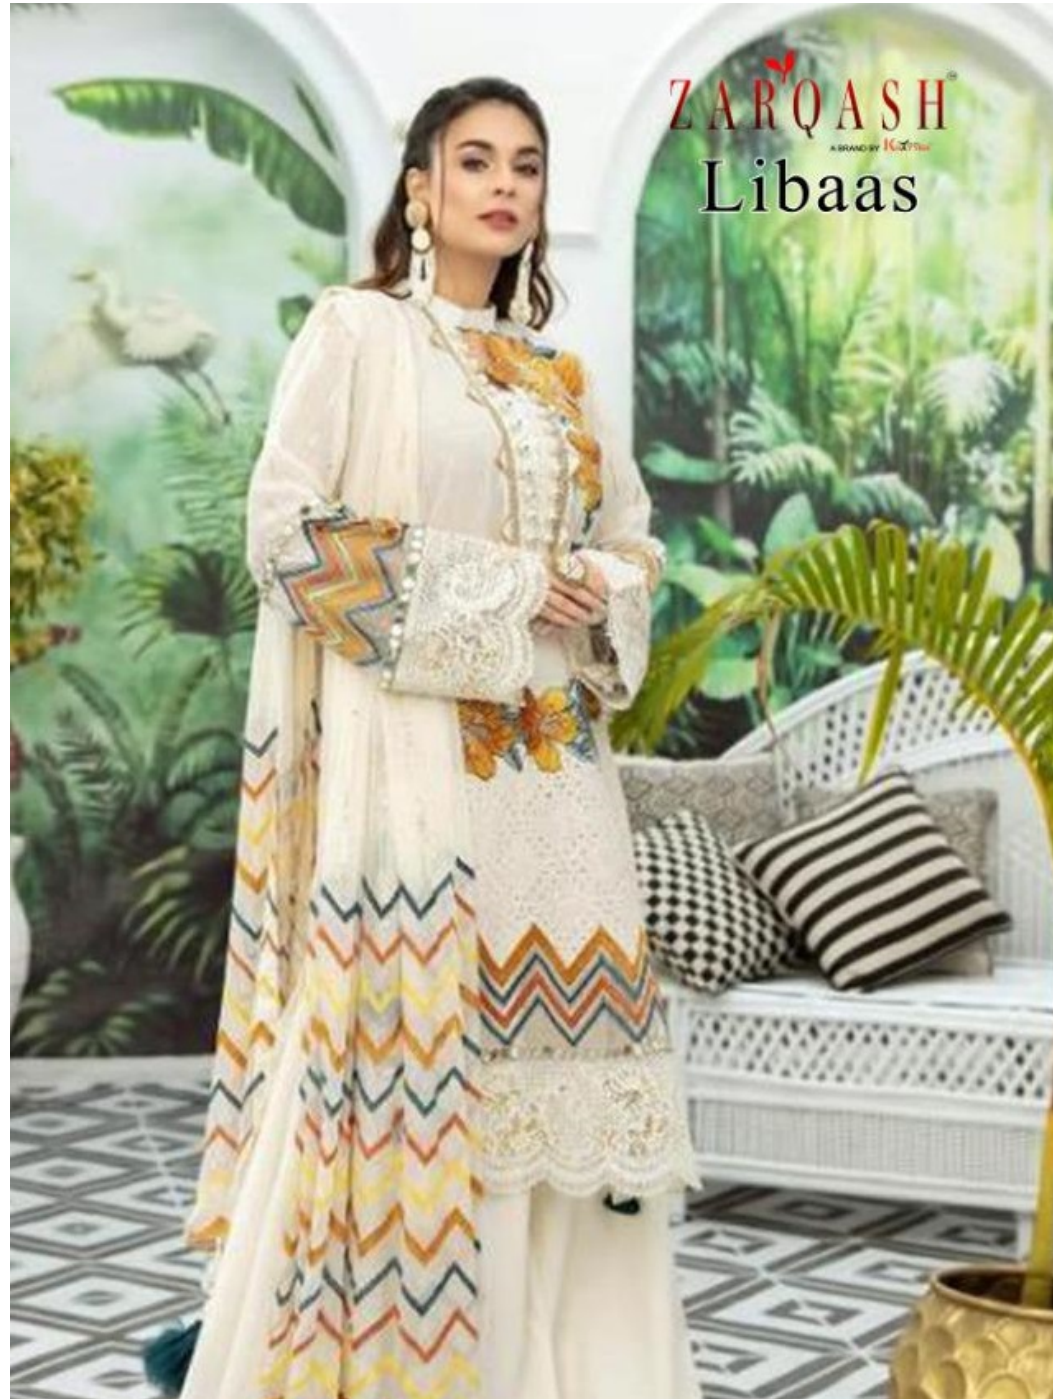

ZARQASH<sup>®</sup>  
A BRAND BY KACIYAH  
Libaas

**ZARQASH**  
A BRAND BY

**D.NO-2014 C**

*Simplicity is the epitome of all true elegance*

**TOP - CAMBRIC COTTON HEAVY EMBROIDERED**  
**BOTTOM - PC COTTON DYED**  
**DUPATTA - NAZNEEN HEAVY WMBROIDERED**

**TEXTILE DEAL**

ZARQASH<sup>®</sup>  
A BRAND BY

D.NO-2014 A

ADAN LIBAAS  
SCHIFFLI COLLECTION

TOP - CAMBRIC COTTON HEAVY EMBROIDERED  
BOTTOM - PC COTTON DYED  
DUPATTA - NAZNEEN HEAVY WMBROIDERED

TEXTILE DEAL