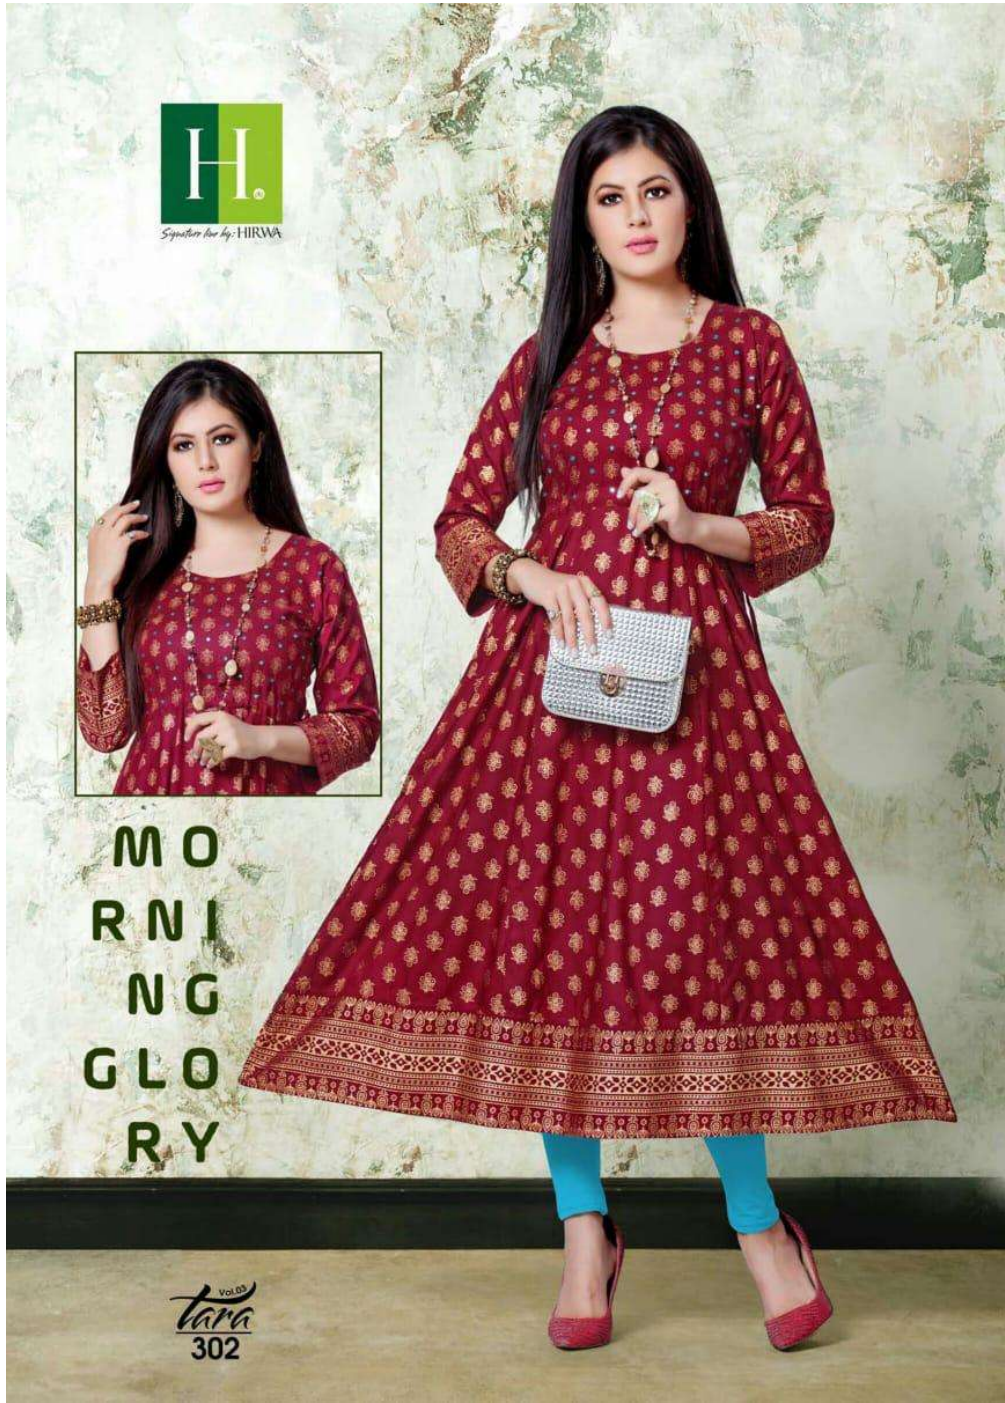

Signature line by: HIRWA

Vol.03
Tara

Signature line by HIRWA

There is beauty in
all things you just need
to look close enough.
style is a simple way
of saying complicated
things.

Vol. 03
tara
303

Signature line by: HIRWA

SLEEVE YOUR LIFE

let your dress complement your
trend and personality

Vol. 03
tara
305

Signature line by: HIRWA

M
O
R
N
I
N
G
G
L
O
R
Y

Vol. 03
tara
302

Signature line by: HIRWA

modernization
of designs,
gives us
power to look
excellent
yet graceful