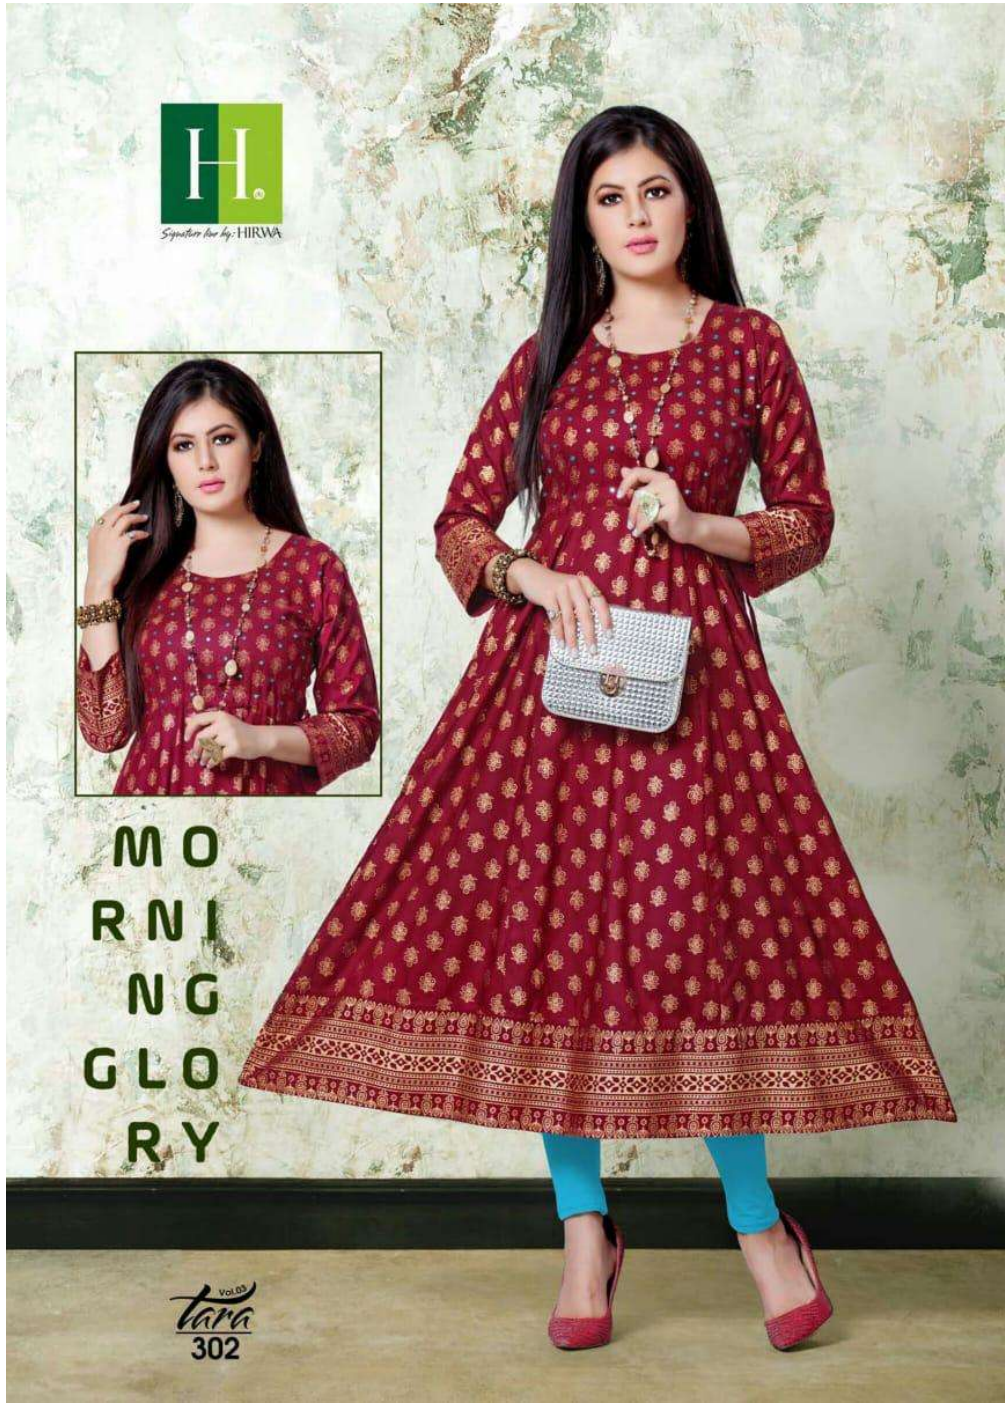

Signature line by: HIRWA

Vol.03
Tara

Signature line by HIRWA

There is beauty in
all things you just need
to look close enough.
style is a simple way
of saying complicated
things.

Vol. 03
tara
303

Signature line by: HIRWA

SLEEVE YOUR LIFE

let your dress complement your
trend and personality

Vol. 03
tara
305

Signature line by: HIRWA

M
O
R
N
I
N
G
G
L
O
R
Y

Vol. 03
tara
302

modernization
of designs,
gives us
power to look
excellent
yet graceful