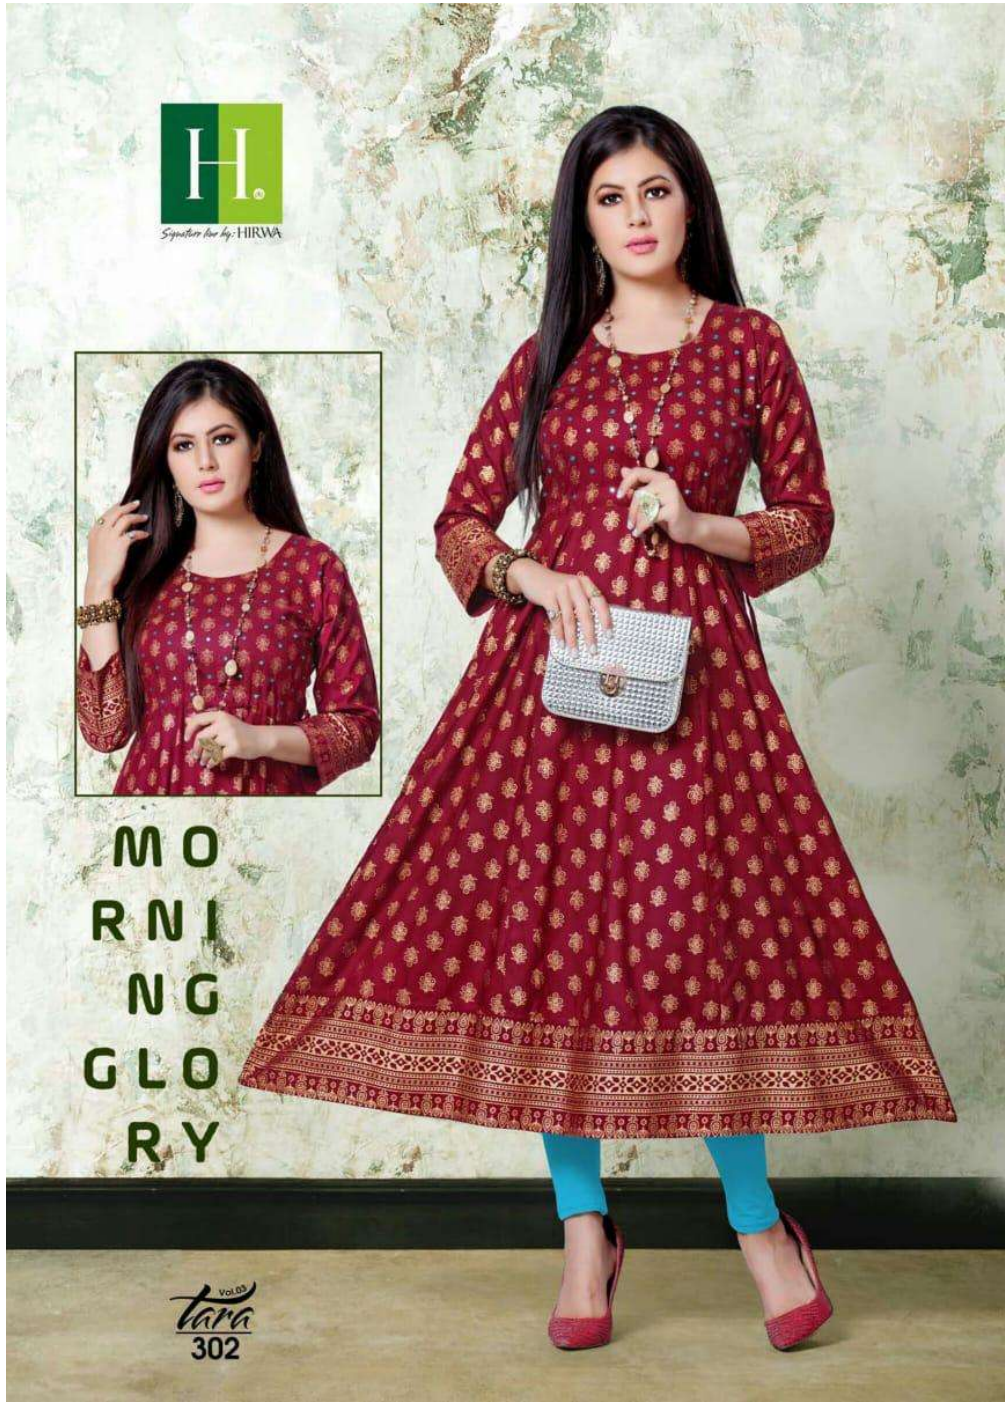

Signature line by: HIRWA

Vol.03
Tara

Signature line by HIRWA

There is beauty in
all things you just need
to look close enough.
style is a simple way
of saying complicated
things.

Vol. 03
tara
303

Signature line by: HIRWA

SLEEVE YOUR LIFE

let your dress complement your
trend and personality

Vol. 03
tara
305

Signature line by: HIRWA

M
O
R
N
I
N
G
G
L
O
R
Y

Vol. 03
tara
302

Signature line by: HIRWA

modernization
of designs,
gives us
power to look
excellent
yet graceful