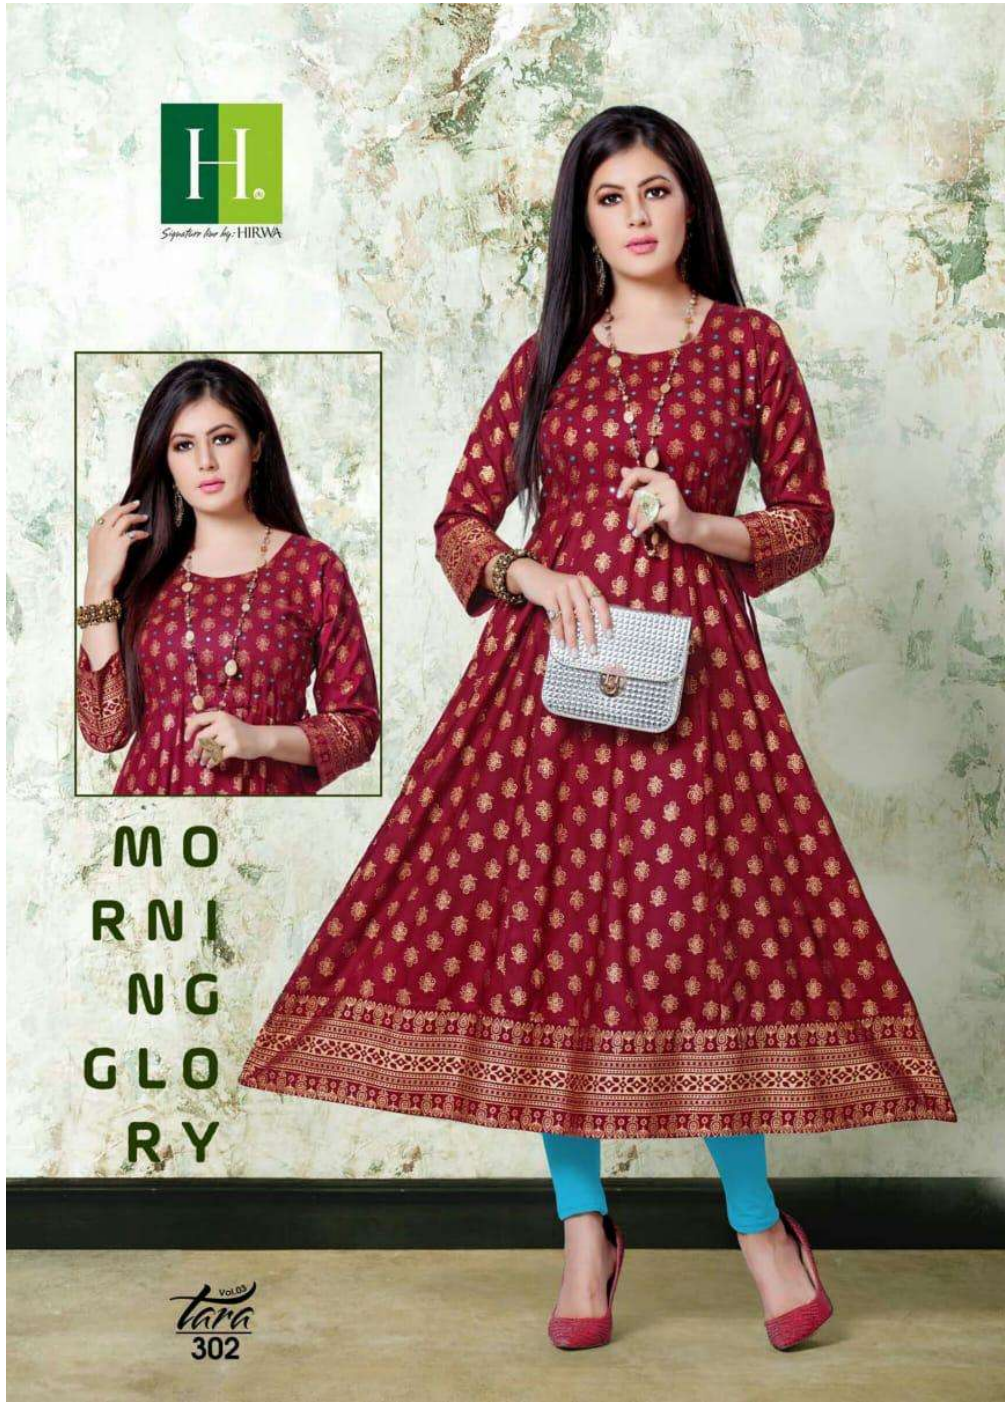

M
O
R
N
I
N
G
G
L
O
R
Y

Vol. 03
tara
302