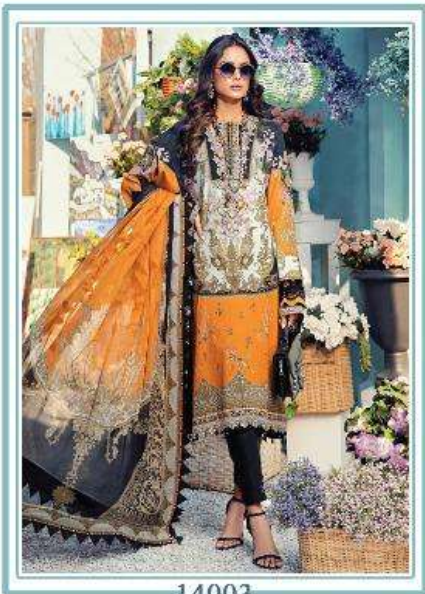

ANAYA

FAIR LADY
EXPORTS (I) PVT. LTD.

14001

14002

14005

14006

14003

14004

14002

FAIR LADY
EXPORTS (I) PVT. LTD.

DREAMY Sky Blue

14002

In a dreamy sky blue, "Alice" features beautiful multi-colored embroideries. Paired with a gorgeous floral print dupatta and an ivory trouser, this charming ensemble will surely lift your spirits this summer.