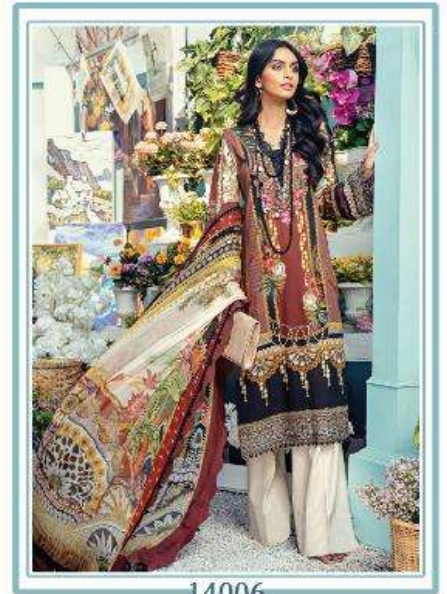

ANAYA

FAIR LADY
EXPORTS (I) PVT. LTD.

ANAYA

By

FAIR LADY
EXPORTS (I) PVT. LTD.

FAIR LADY
EXPORTS (I) PVT. LTD.

14006

FAIR LADY
EXPORTS (I) PVT. LTD.

14003

FAIR LADY
EXPORTS (I) PVT. LTD.

14002

FAIR LADY
EXPORTS (I) PVT. LTD.

DREAMY Sky Blue

14002

In a dreamy sky blue, "Alice" features beautiful multi-colored embroideries. Paired with a gorgeous floral print dupatta and an ivory trouser, this charming ensemble will surely lift your spirits this summer.