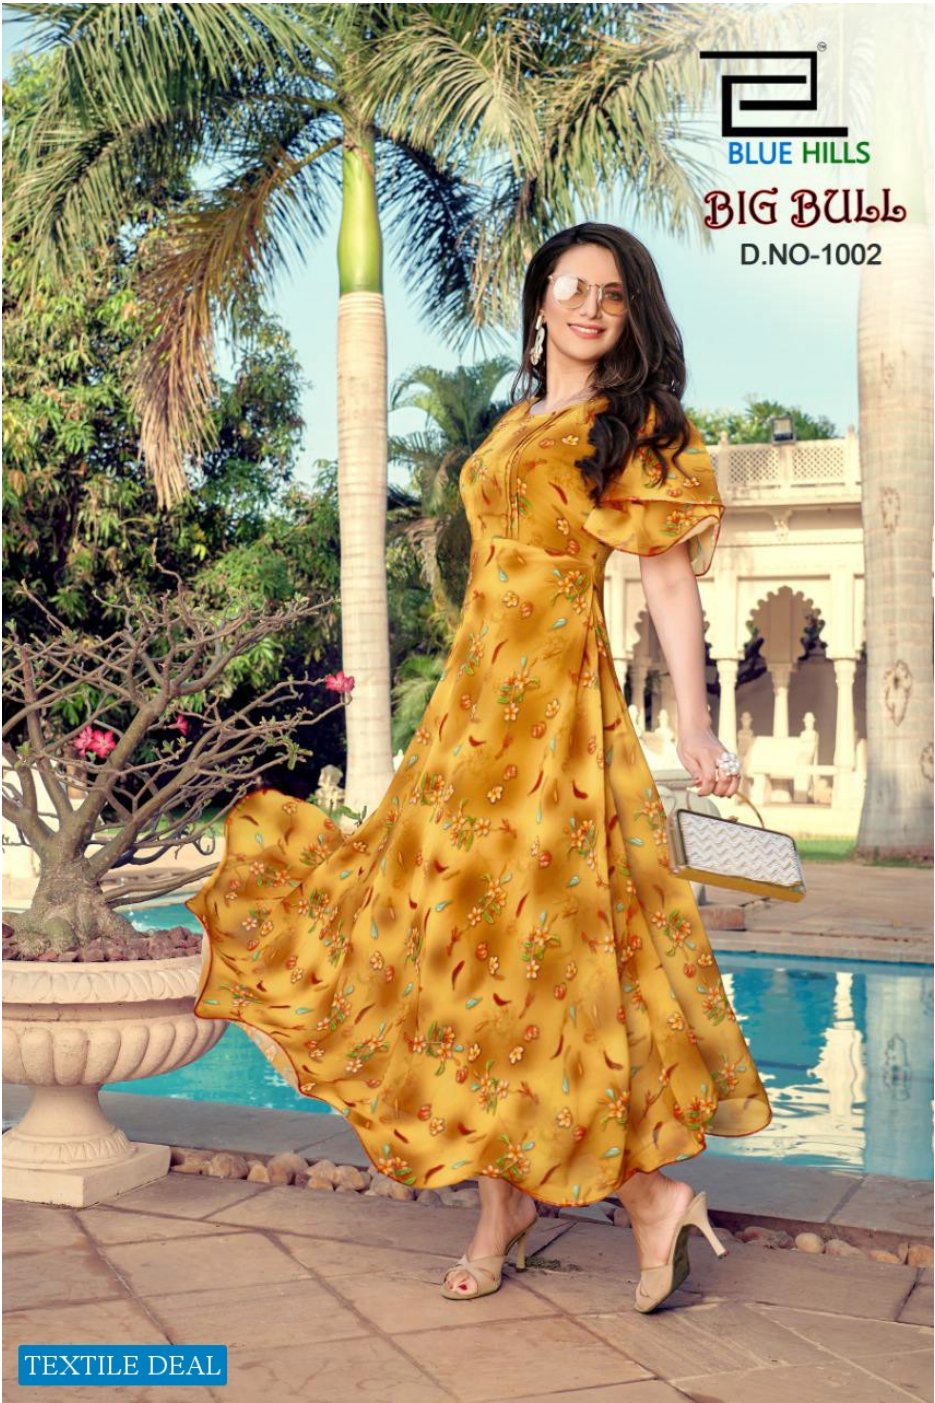

**BLUE HILLS**

**BIG BULL**

BLUE HILLS

**BIG BULL**

D.NO-1003

TEXTILE DEAL

BLUE HILLS

**BIG BULL**

D.NO-1006

TEXTILE DEAL

A woman with long dark hair, wearing sunglasses and a long, flowing orange dress with a floral pattern, is sitting on a swing. The swing is suspended by a chain from a large, ornate white pillar. The background features a garden with a large palm tree, a wooden bench, and a light-colored wall. The scene is brightly lit, suggesting a sunny day.

**BLUE HILLS**

TEXTILE DEAL

BLUE HILLS

**BIG BULL**

D.NO-1008

TEXTILE DEAL

BLUE HILLS

**BIG BULL**