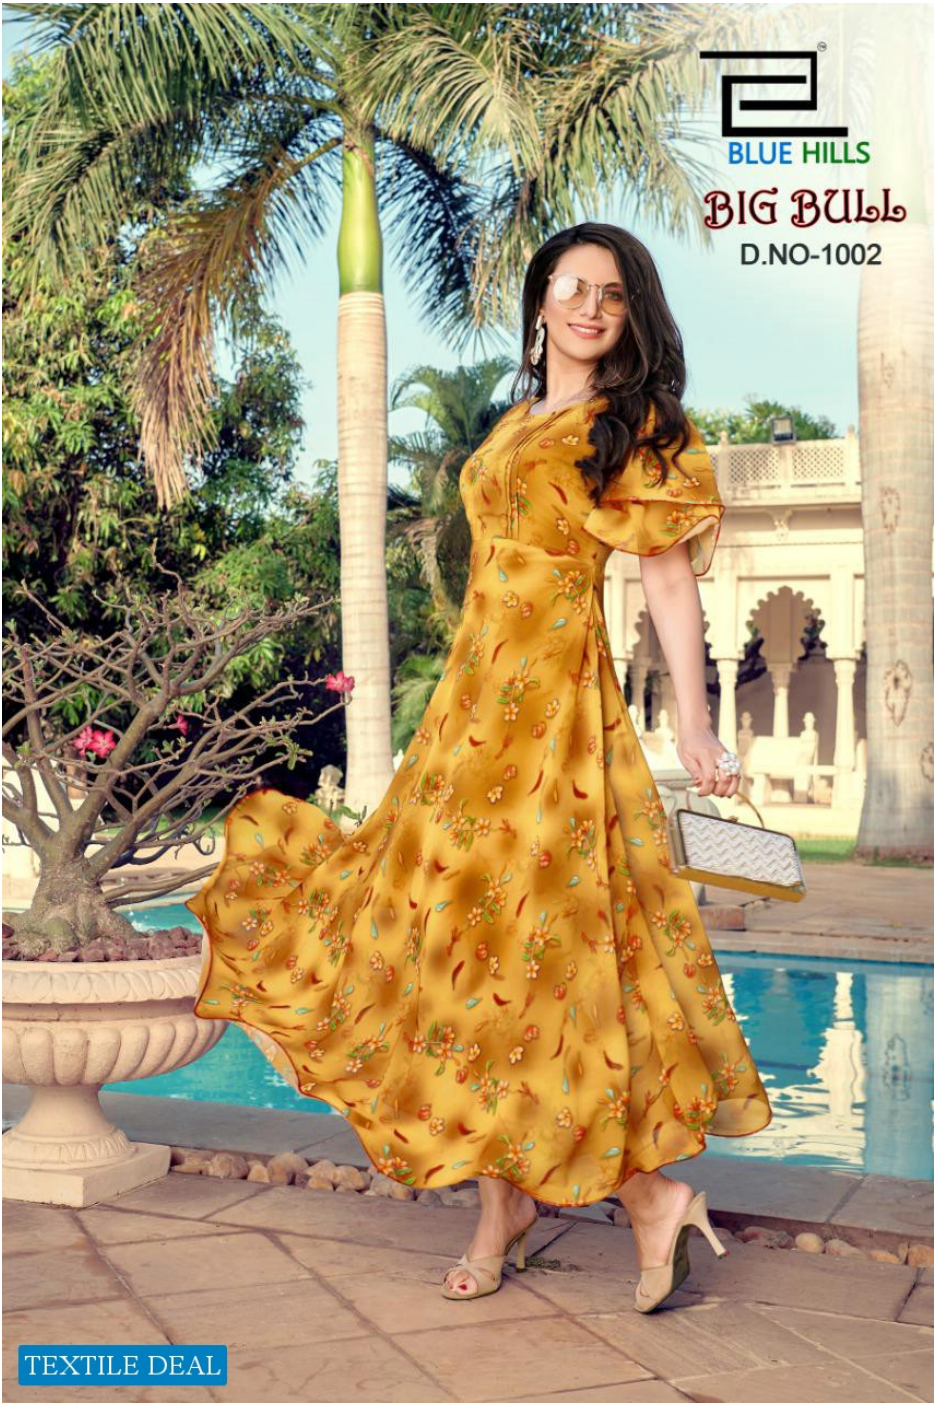

BLUE HILLS

BIG BULL

D.NO-1002

TEXTILE DEAL