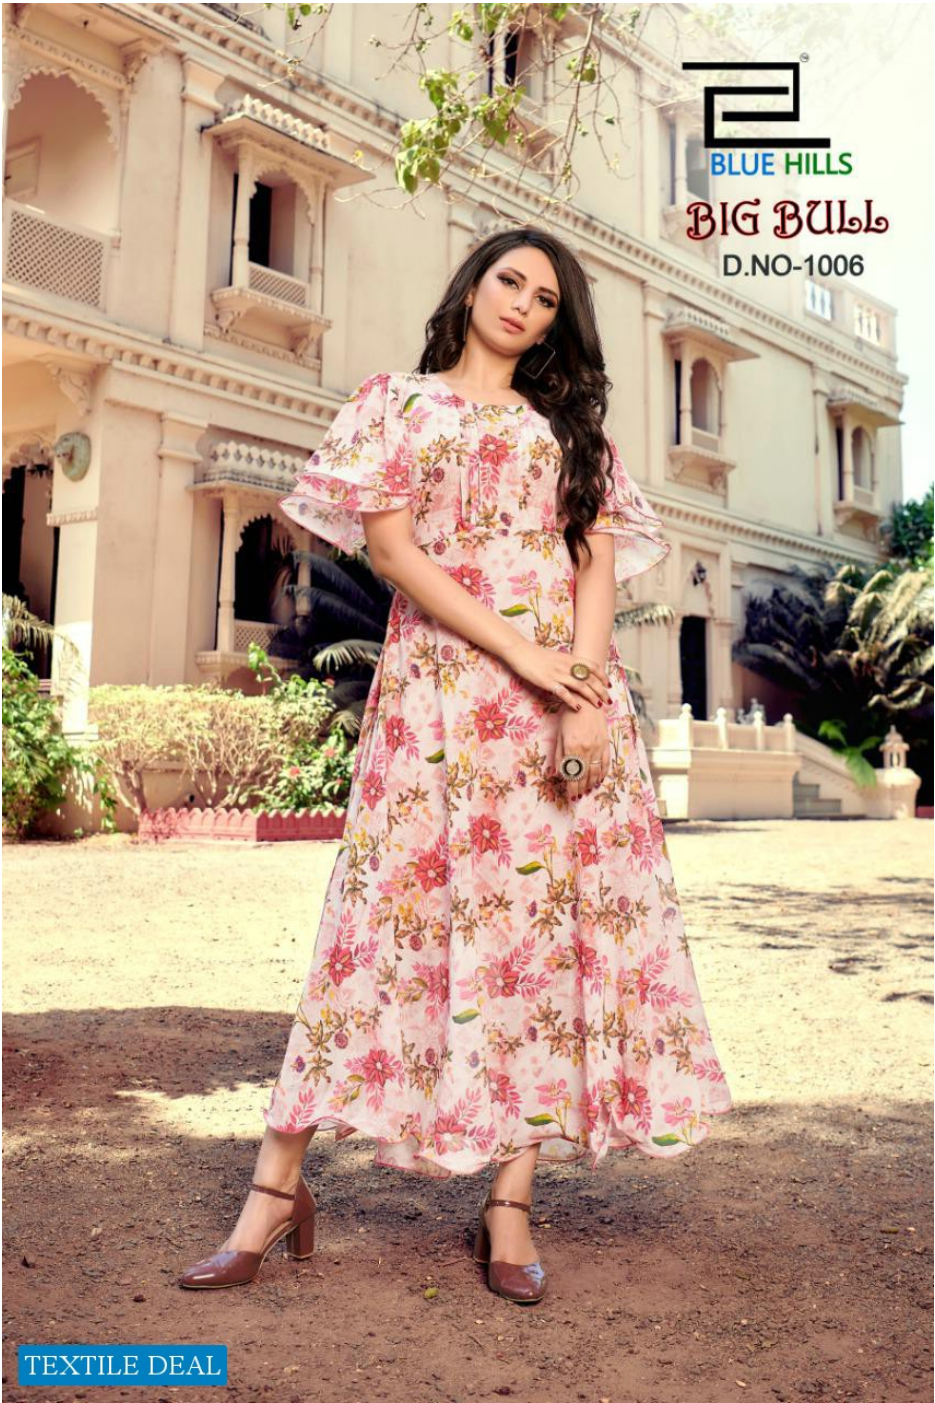

**BLUE HILLS**

**BIG BULL**

BLUE HILLS

**BIG BULL**

D.NO-1003

TEXTILE DEAL

BLUE HILLS

**BIG BULL**

D.NO-1006

TEXTILE DEAL

A woman with long dark hair, wearing sunglasses and a long, flowing orange dress with a floral pattern, is sitting on a swing. The swing is suspended by a chain from a large, ornate white pillar. The background features a garden with a large palm tree, a wooden bench, and a light-colored wall. The scene is brightly lit, suggesting a sunny day.