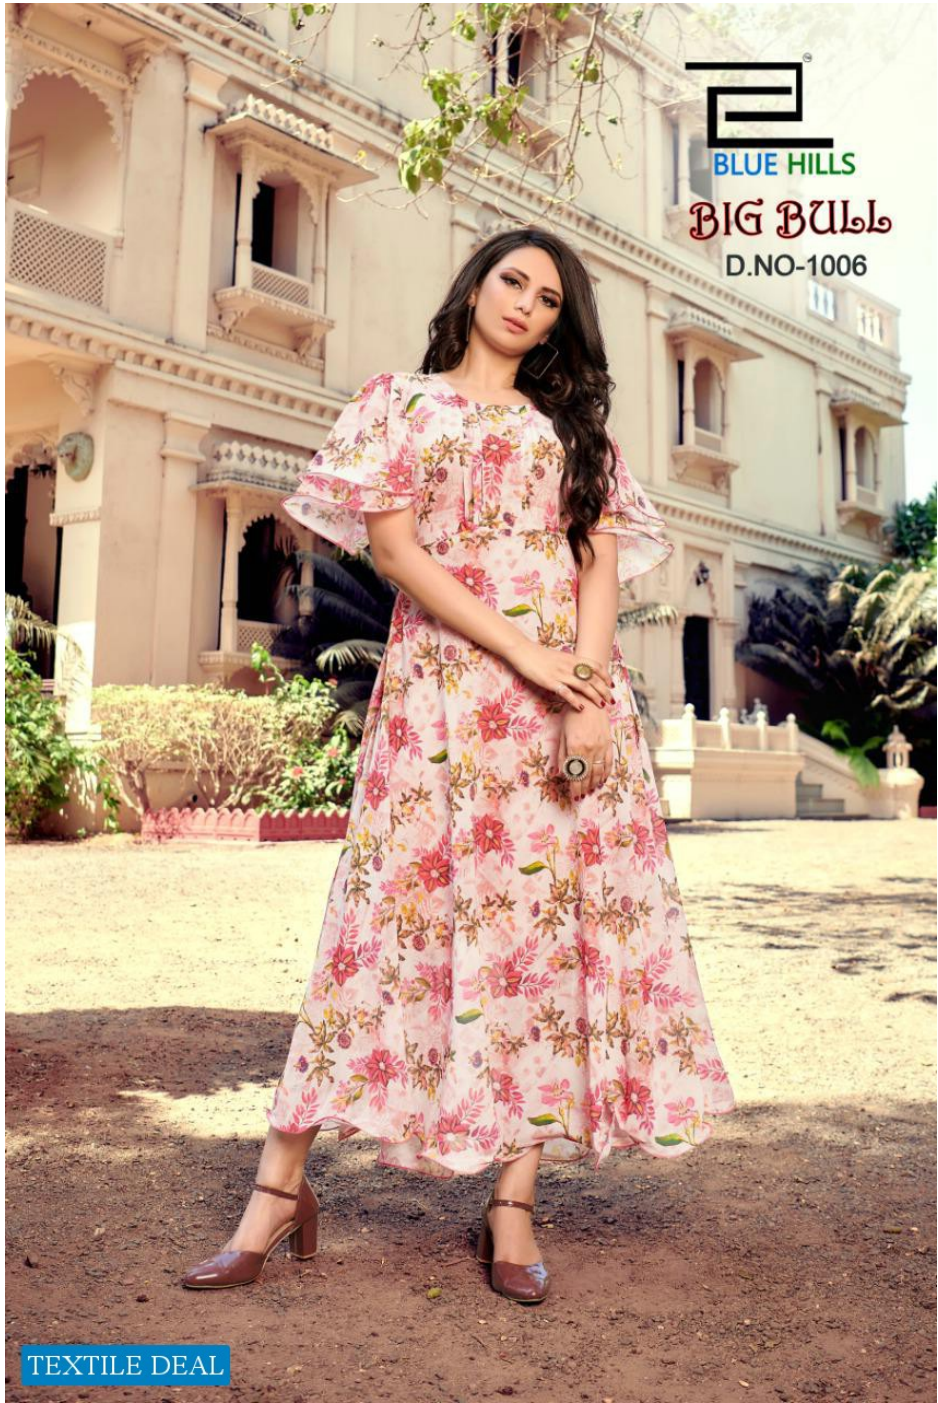

BLUE HILLS

BIG BULL

BLUE HILLS

BIG BULL

D.NO-1003

TEXTILE DEAL

BLUE HILLS

BIG BULL

D.NO-1006

TEXTILE DEAL

A woman with long dark hair, wearing sunglasses and a long-sleeved orange dress with a floral pattern, is sitting on a swing. The swing is suspended by a chain from a large, ornate white pillar. The background features a garden with a large palm tree, a stone wall, and green foliage. The scene is brightly lit, suggesting a sunny day.