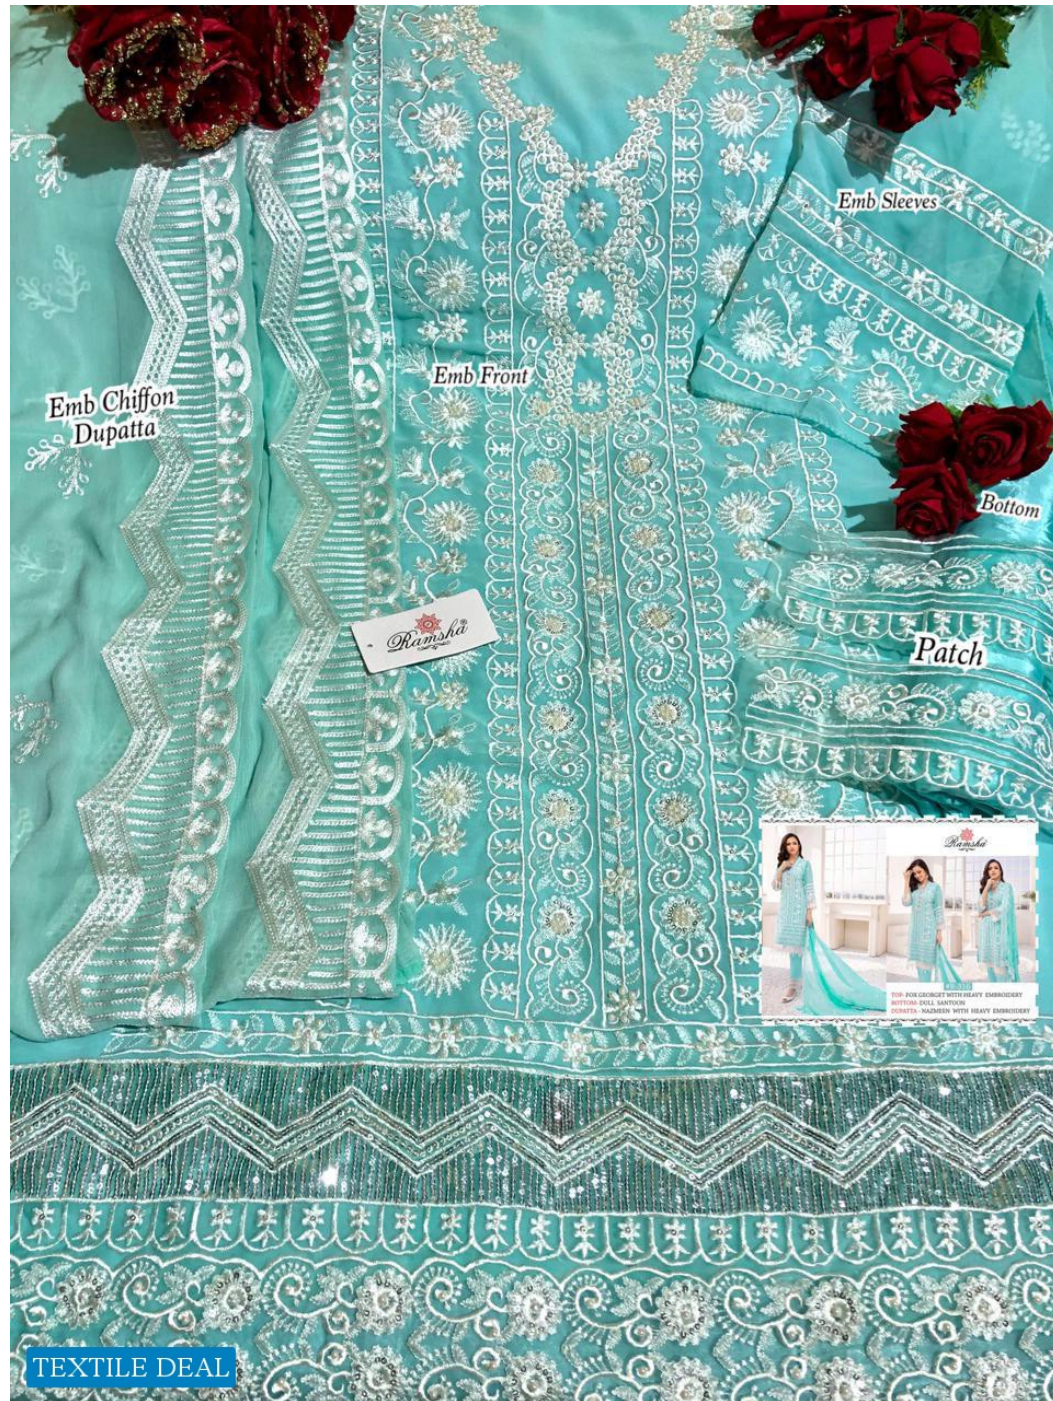

Emb Chiffon
Dupatta

Emb Front

Emb Sleeves

Bottom

Patch

Ramsha