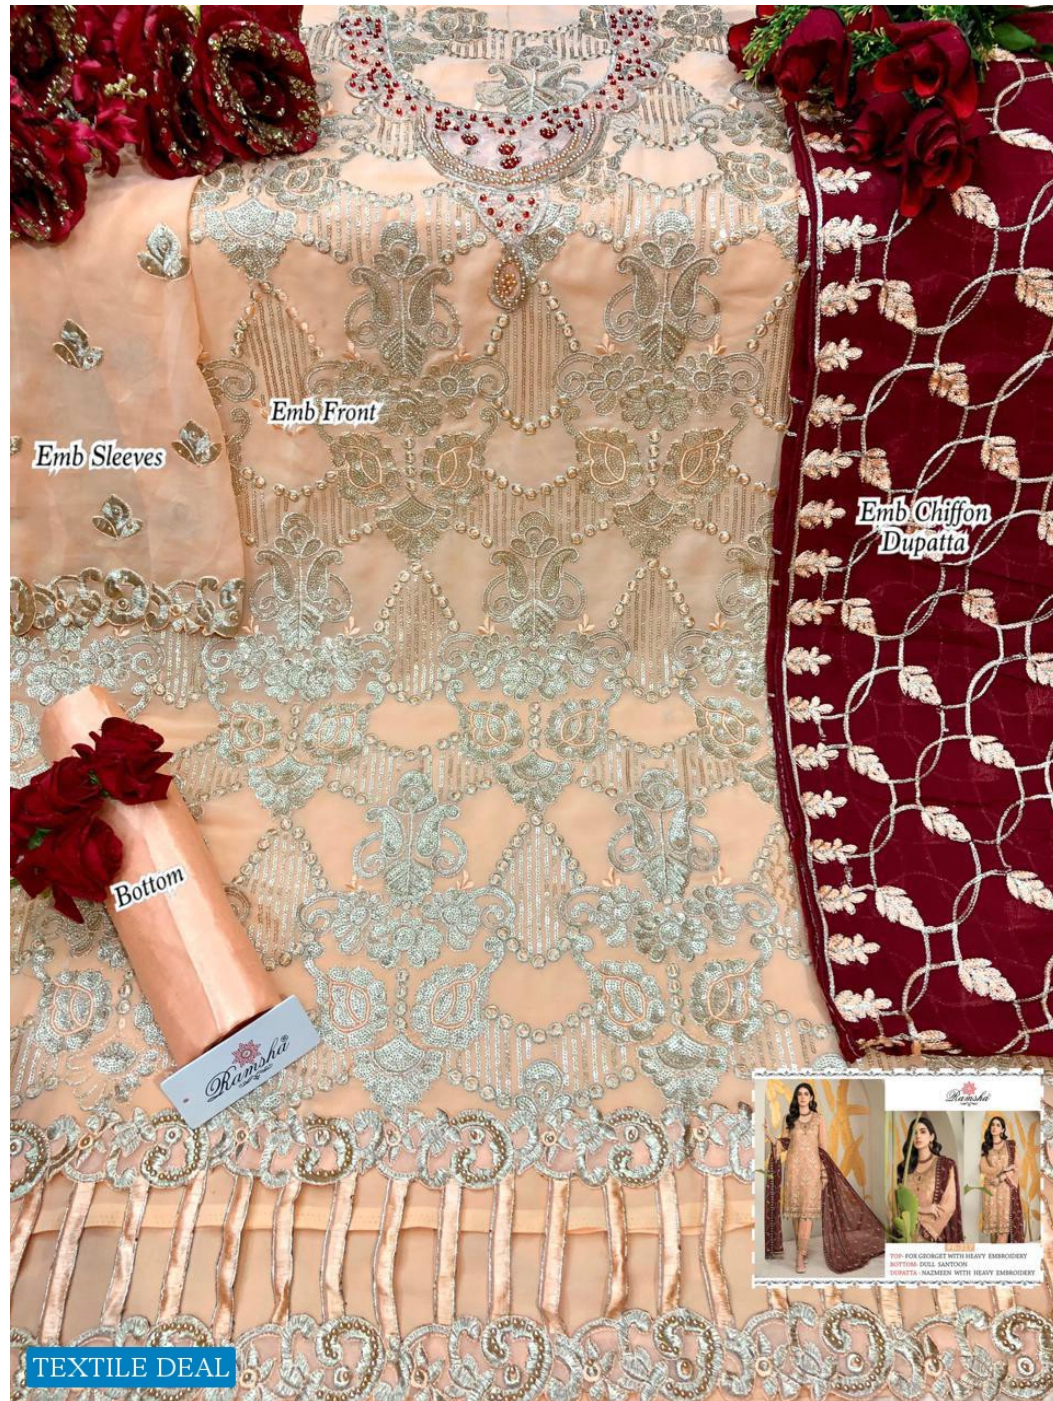

TEXTILE DEAL

Emb Sleeves

Emb Front

Emb Chiffon Dupatta

Bottom

Ramsha

TOP- FOX GEORGETT WITH HEAVY EMBROIDERY  
BOTTOM- DILLI SARTOON  
DUPATTA- MASHOOR WITH HEAVY EMBROIDERY

TEXTILE DEAL

Emb Chiffon Dupatta

Emb Front

Emb Sleeves

Bottom

Ramsha

TEXTILE DEAL

TEXTILE DEAL

  
*Ramsha*<sup>®</sup>  
VOL-13

**TOP-** FOX GEORGET WITH HEAVY EMBROIDERY

**BOTTOM-** DULL SANTOON

**DUPATTA -** NAZMEEN WITH HEAVY EMBROIDERY

TEXTILE DEAL

  
Ramsha®

TEXTILE DEAL

#R-316

TOP- FOX GEORGET WITH HEAVY EMBROIDERY

TEXTILE DEAL

#R-317

TOP- FOX GEORGET WITH HEAVY EMBROIDERY

BOTTOM- DULL SANTOON

DUPATTA - NAZMEEN WITH HEAVY EMBROIDERY