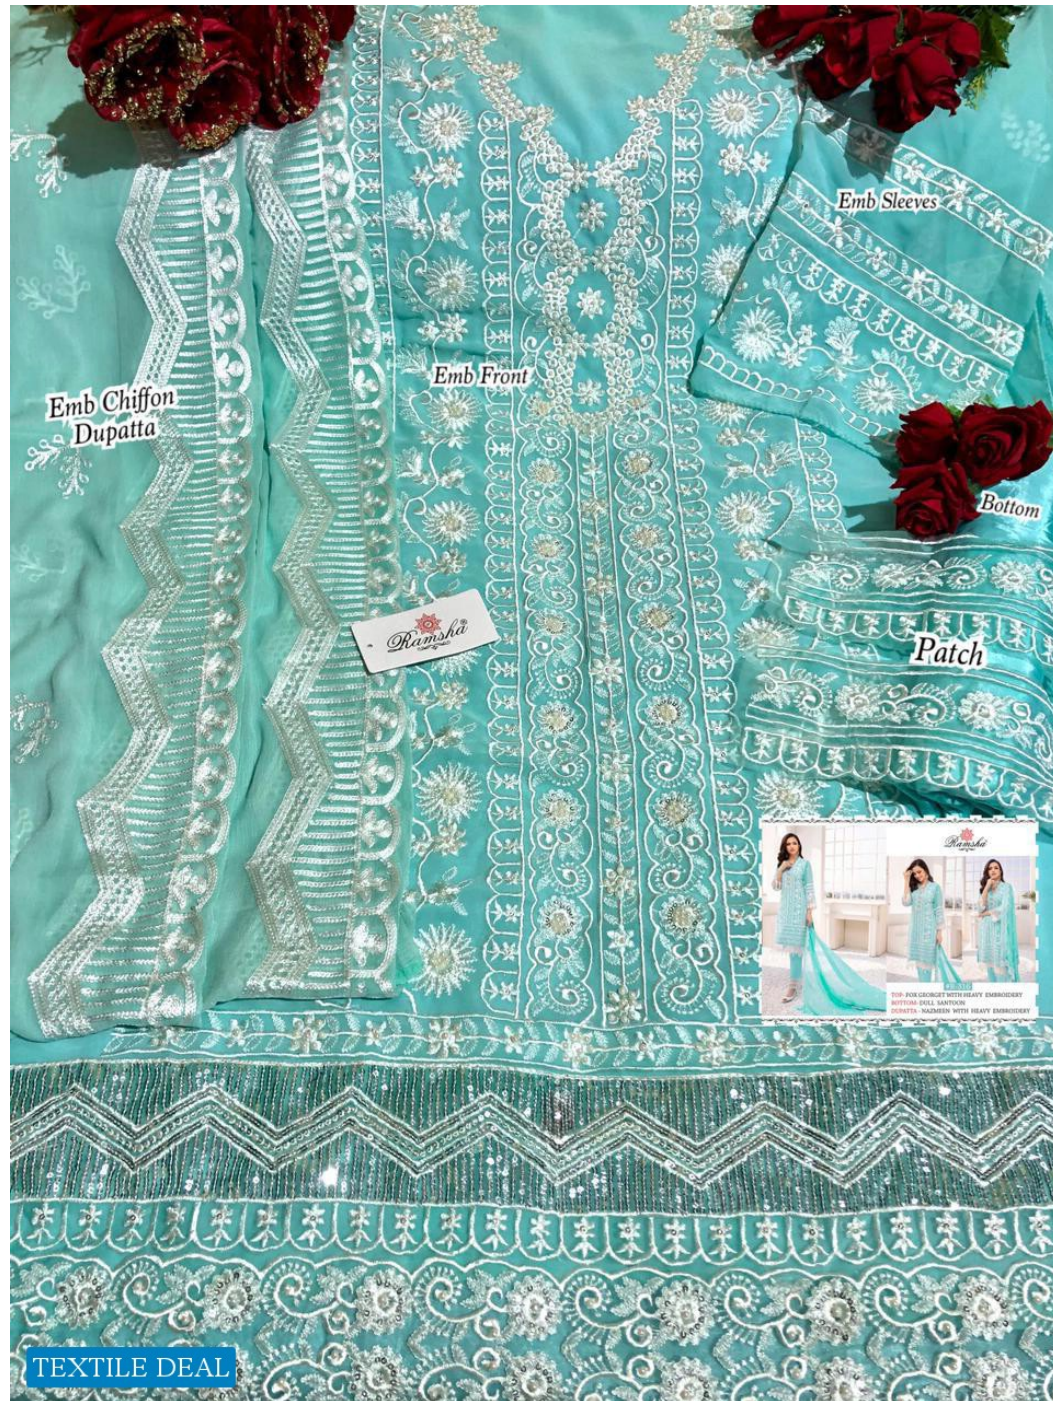

VOL-13

TEXTILE DEAL

Emb Chiffon
Dupatta

Emb Front

Emb Sleeves

Bottom

Patch

Ramsha

TEXTILE DEAL

Emb Sleeves

Emb Front

Emb Chiffon Dupatta

Bottom

Ramsha

TOP: FOX GEORGETT WITH HEAVY EMBROIDERY
BOTTOM: DILLI SARTOON
DUPATTA: HAZARDER WITH HEAVY EMBROIDERY

TEXTILE DEAL

Emb Chiffon Dupatta

Emb Front

Emb Sleeves

Bottom

Ramsha

Ramsha

TOP- FOK GEORGET WITH HEAVY EMBROIDERY
BOTTOM- DULL SANTOON
DUPATTA- NEWMEN WITH HEAVY EMBROIDERY
MR-315

TEXTILE DEAL

Ramsha®

#R-318

TOP- FOX GEORGET WITH HEAVY EMBROIDERY

BOTTOM- DULL SANTOON

DUPATTA - NAZMEEN WITH HEAVY EMBROIDERY

TEXTILE DEAL

Ramsha®

TEXTILE DEAL