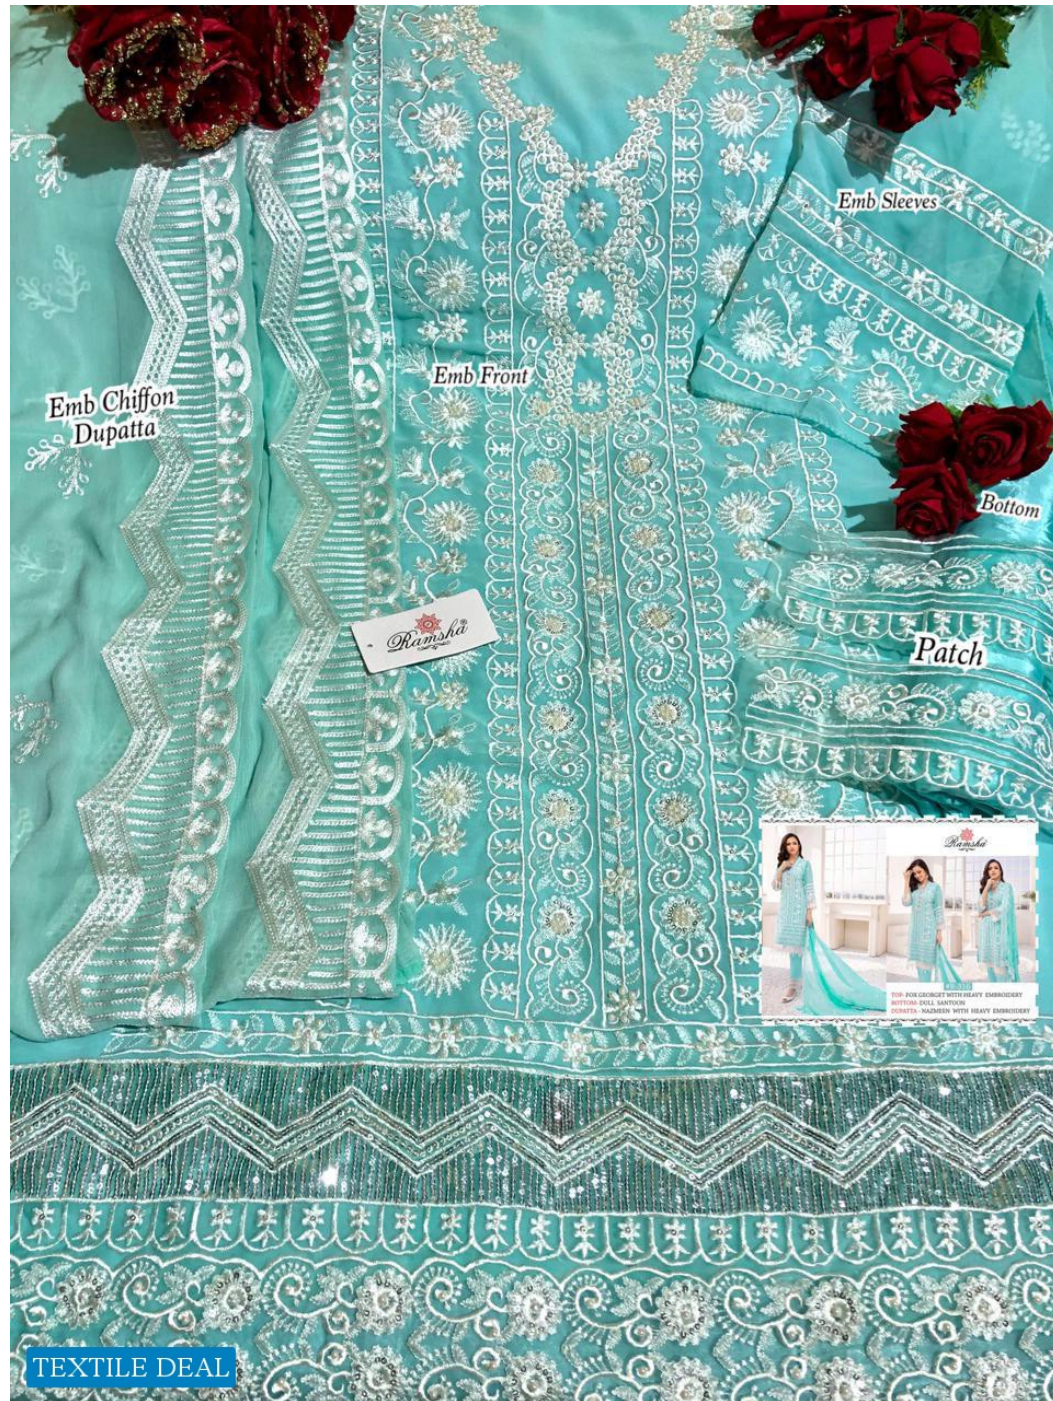

  
VOL-13

TEXTILE DEAL

Emb Chiffon  
Dupatta

Emb Front

Emb Sleeves

Bottom

Patch

Ramsha

TEXTILE DEAL

Emb Sleeves

Emb Front

Emb Chiffon Dupatta

Bottom

Ramsha

TOP- FOX GEORGETT WITH HEAVY EMBROIDERY  
BOTTOM- DILLI SARTOON  
DUPATTA- MASHOOR WITH HEAVY EMBROIDERY

TEXTILE DEAL

**TOP-** FOX GEORGET WITH HEAVY EMBROIDERY

**BOTTOM-** DULL SANTOON

**DUPATTA -** NAZMEEN WITH HEAVY EMBROIDERY

TEXTILE DEAL

  
Ramsha®

TEXTILE DEAL

#R-316

TOP- FOX GEORGET WITH HEAVY EMBROIDERY

TEXTILE DEAL

#R-317

TOP- FOX GEORGET WITH HEAVY EMBROIDERY

BOTTOM- DULL SANTOON

DUPATTA - NAZMEEN WITH HEAVY EMBROIDERY