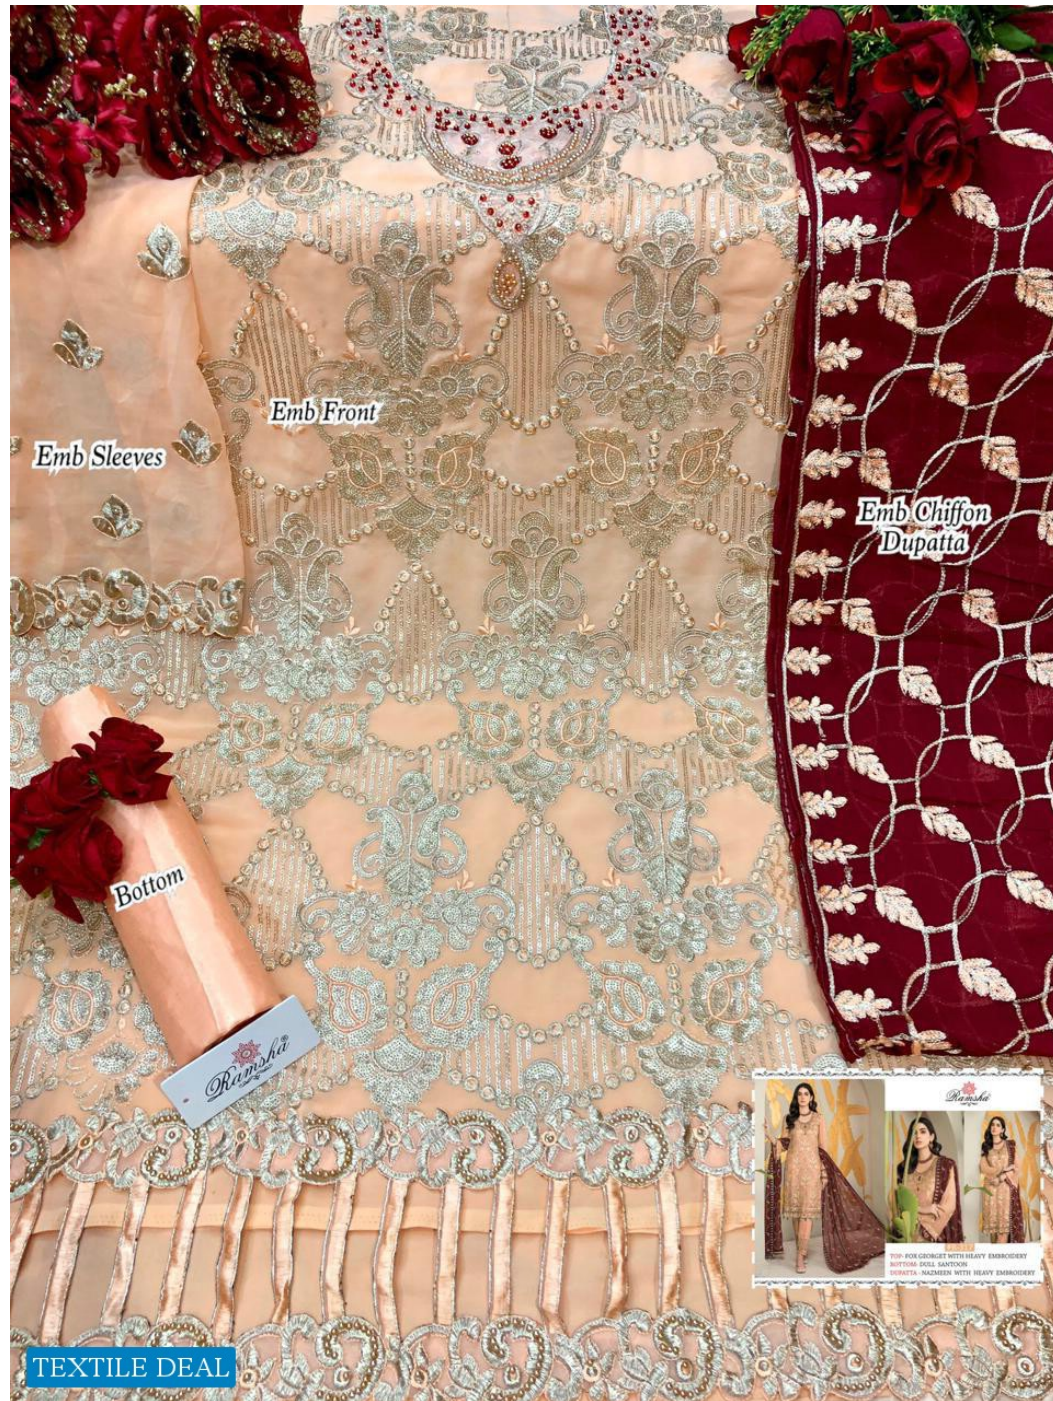

TEXTILE DEAL

Emb Sleeves

Emb Front

Emb Chiffon Dupatta

Bottom

Ramsha

TOP: FOX GEORGETT WITH HEAVY EMBROIDERY
BOTTOM: DILLI SARTOON
DUPATTA: HAZARDER WITH HEAVY EMBROIDERY

TEXTILE DEAL

Emb Chiffon Dupatta

Emb Front

Emb Sleeves

Bottom

Ramsha

Ramsha

TOP- FOK GEORGET WITH HEAVY EMBROIDERY
BOTTOM- DULL SANTOON
DUPATTA- NEWMEN WITH HEAVY EMBROIDERY
MR-315

TEXTILE DEAL

Ramsha®

#R-318

TOP- FOX GEORGET WITH HEAVY EMBROIDERY

BOTTOM- DULL SANTOON

DUPATTA - NAZMEEN WITH HEAVY EMBROIDERY

TEXTILE DEAL

Ramsha®

TEXTILE DEAL

DUPATTA - NAZMEEN WITH HEAVY EMBROIDERY

TEXTILE DEAL

TEXTILE DEAL

#R-317

TOP- FOX GEORGET WITH HEAVY EMBROIDERY

BOTTOM- DULL SANTOON

DUPATTA - NAZMEEN WITH HEAVY EMBROIDERY