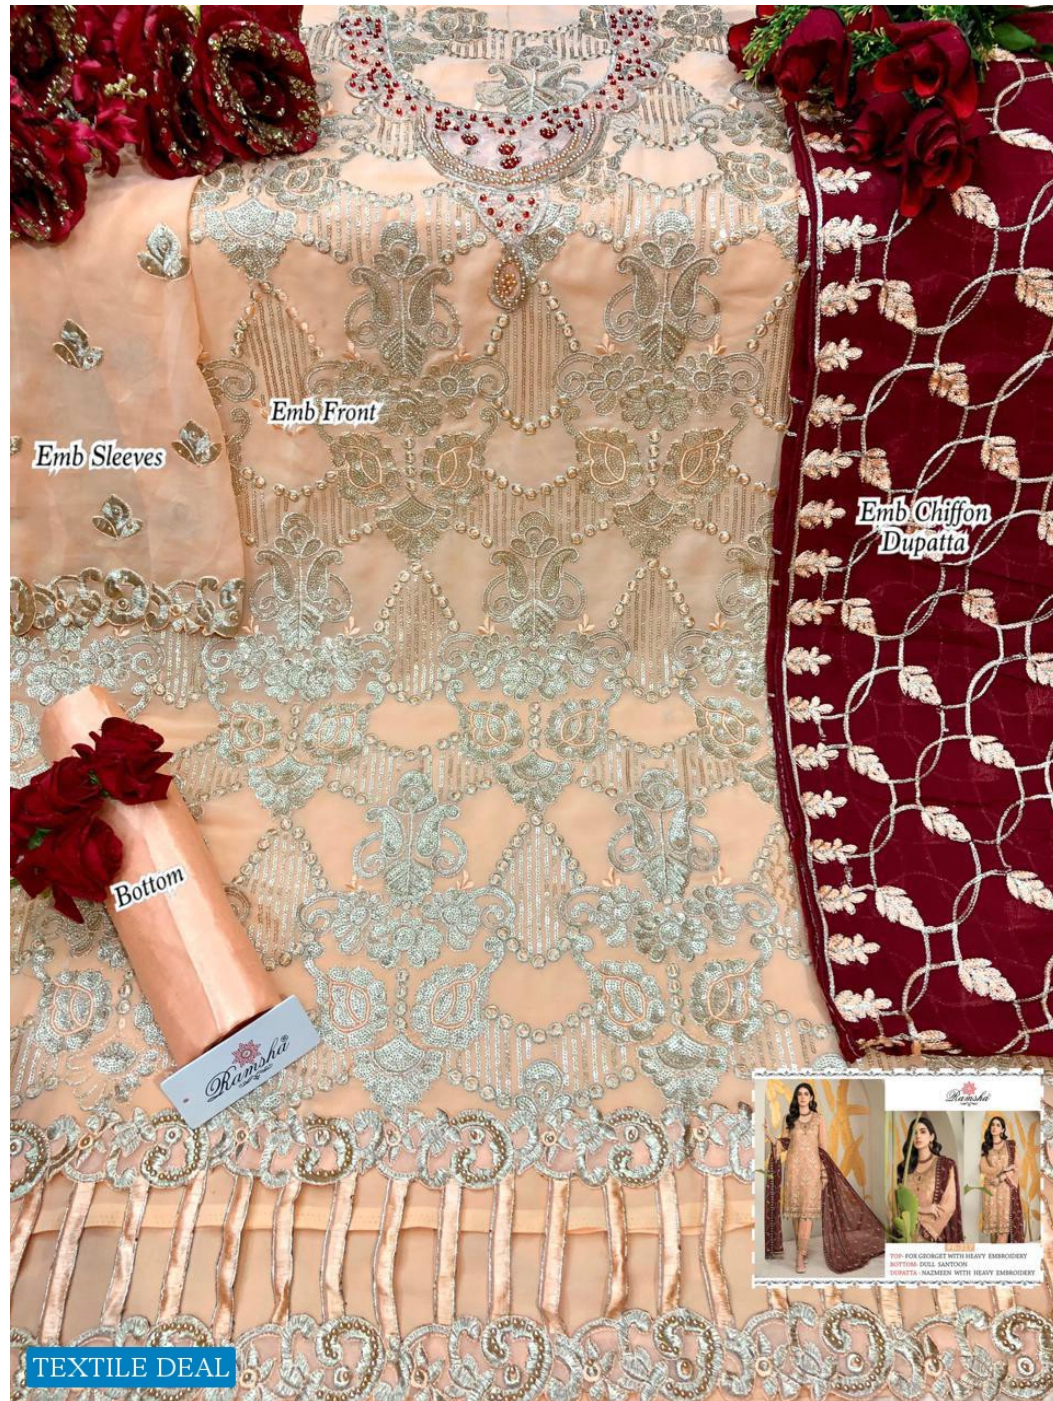

TEXTILE DEAL

Emb Sleeves

Emb Front

Emb Chiffon Dupatta

Bottom

Ramsha

TOP: FOX GEORGETT WITH HEAVY EMBROIDERY
BOTTOM: DILLI SARTOON
DUPATTA: HAZARDER WITH HEAVY EMBROIDERY

TEXTILE DEAL

Emb Chiffon Dupatta

Emb Front

Emb Sleeves

Bottom

Ramsha

Ramsha

TOP- FOK GEORGET WITH HEAVY EMBROIDERY
BOTTOM- DULL SANTOON
DUPATTA- NEWMEN WITH HEAVY EMBROIDERY
MR-315

TEXTILE DEAL

Ramsha®

#R-318

TOP- FOX GEORGET WITH HEAVY EMBROIDERY

BOTTOM- DULL SANTOON

DUPATTA - NAZMEEN WITH HEAVY EMBROIDERY

TEXTILE DEAL

TEXTILE DEAL

#R-316

TOP- FOX GEORGET WITH HEAVY EMBROIDERY

BOTTOM- DULL SANTOON

DUPATTA - NAZMEEN WITH HEAVY EMBROIDERY

Ramsha®

#R-315

TOP- FOX GEORGET WITH HEAVY EMBROIDERY

BOTTOM- DULL SANTOON

DUPATTA - NAZMEEN WITH HEAVY EMBROIDERY