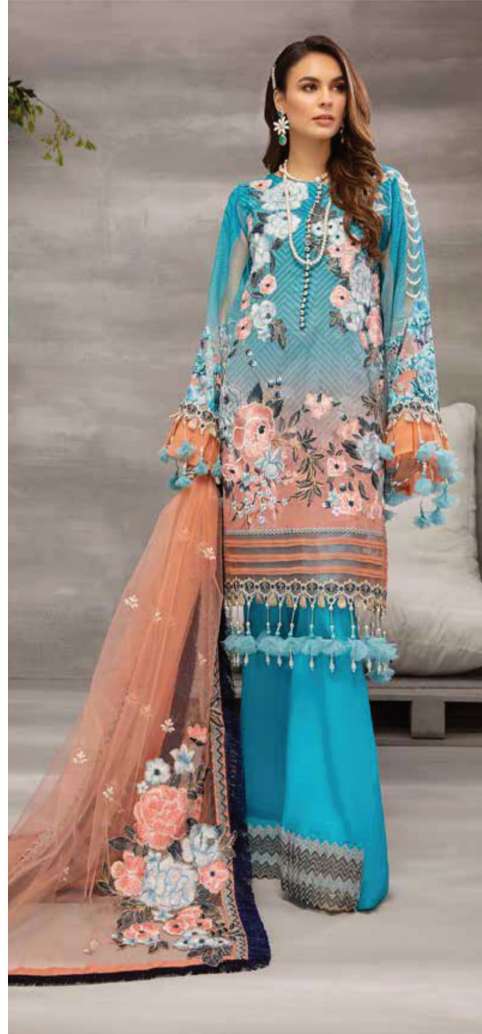

Azure

Exclusive Lawn

01 graceful appeals

Digital Printed Lawn Front	1.25 MTR
Digital Printed Lawn Back	1.25 MTR
Digital Printed Lawn Sleeves	0.66 MTR
Digital Printed Chiffon Dupatta	2.5 Yard
Dyed Cotton Trouser	2.5 Yard
Embroidered Motif For Front	1 PC
Embroidered Border For Front	0.8 MTR
Embroidered Border For Sleeves	1 MTR
Embroidered Neckline Patti	1.2 MTR
Embroidered Border For Trouser	1.2 MTR

Azure

Exclusive Lawn

02 plush wear

Digital Printed Lawn Front	1.25 MTR
Digital Printed Lawn Back	1.25 MTR
Digital Printed Lawn Sleeves	0.66 MTR
Embroidered Net Dupatta	2.5 Yard
Dyed Cotton Trouser	2.5 Yard
Embroidered Motifs For Front	3 PC
Embroidered Neck Patti	1.2 MTR
Embroidered Border For Front	0.8 MTR
Embroidered Motifs For Trouser	2 PC

Azure

Exclusive Lawn

03 color chic

Digital Printed Lawn Front	1.25 MTR
Digital Printed Lawn Back	1.25 MTR
Digital Printed Lawn Sleeves	0.66 MTR
Digital Printed Chiffon Dupatta	2.5 Yard
Dyed Cotton Trouser	2.5 Yard
Embroidered Patch For Front	2 PC
Embroidered Patti For Front Back And Sleeves	2.5 MTR

Azure

Exclusive Lawn

04 pure radiance

Digital Printed And Embroidered Lawn Front	1.25 MTR
Digital Printed Lawn Back	1.25 MTR
Digital Printed Lawn Sleeves	0.66 MTR
Embroidered Net Dupatta	2.5 Yard
Dyed Cotton Trouser	2.5 Yard
Embroidered Motifs For Front	3 PC
Embroidered Patti For Front Back And Sleeves	2.5 MTR
Embroidered Border For Trouser	1.2 MTR