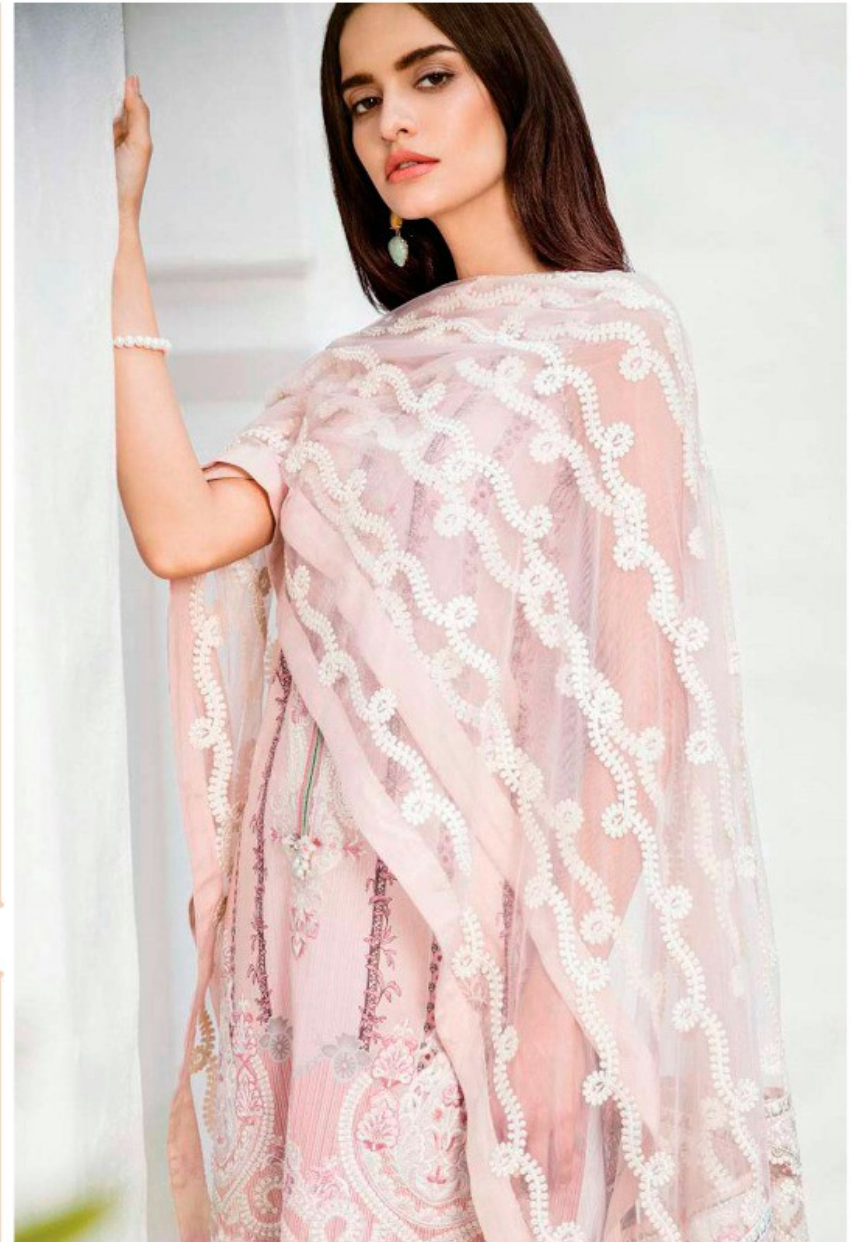

SD
shradha
DESIGNER

Baroque
Dupatta work

TEXTILE DEAL

Baroque

302

Baroque

303

TEXTILE DEAL