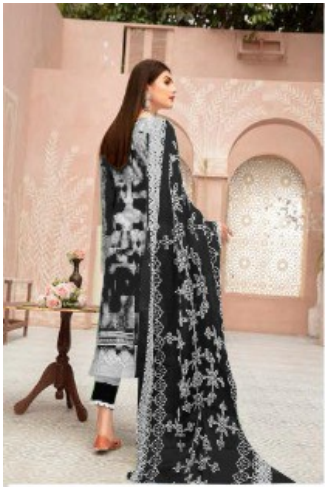

M
Mishri[®]
Creation
100 % Cotton Salwar Suits
BLACK & WHITE

D.NO-1007

TEXTILE DEAL

M
Mishri[®]
Creation
100 % Cotton Salwar Suits
BLACK & WHITE

D.NO-1006

TEXTILE DEAL

M
Mishri®
Creation
100 % Cotton Salwar Suits
BLACK & WHITE