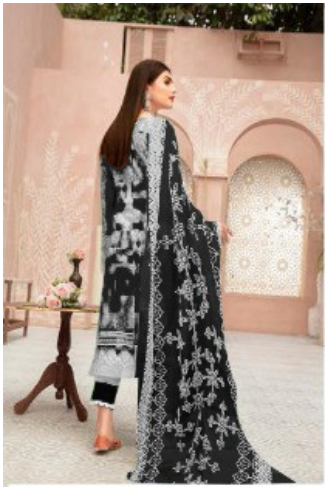

M
Mishri®
Creation
100 % Cotton Salwar Suits
BLACK & WHITE

D.NO-1007

TEXTILE DEAL

M
Mishri[®]
Creation
100 % Cotton Salwar Suits
BLACK & WHITE

D.NO-1006

TEXTILE DEAL

M
Mishri®
Creation
100 % Cotton Salwar Suits
BLACK & WHITE