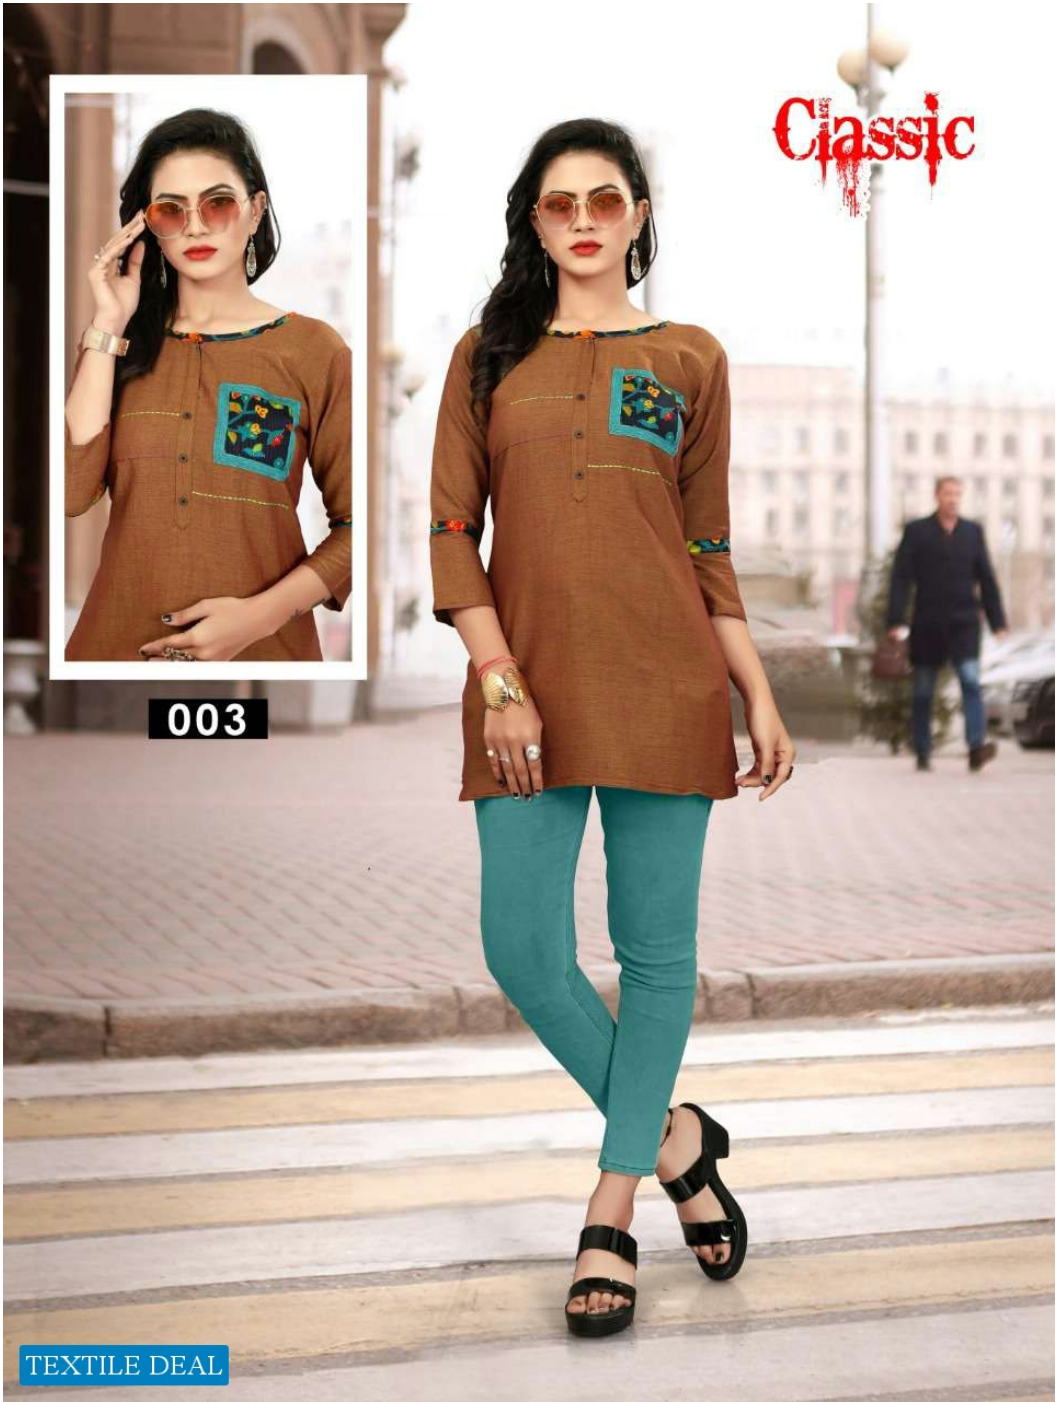

Classic

TEXTILE DEAL

Classic

003

TEXTILE DEAL

Classic

TREND
**MINT
MOMENT**

This gorgeous pastel hue brings a refreshing coolness to the scalding summer. Soft, feminine and delicate-mint steals the show when paired with neutrals, whites, mustards or even other pastels for a flirty look.