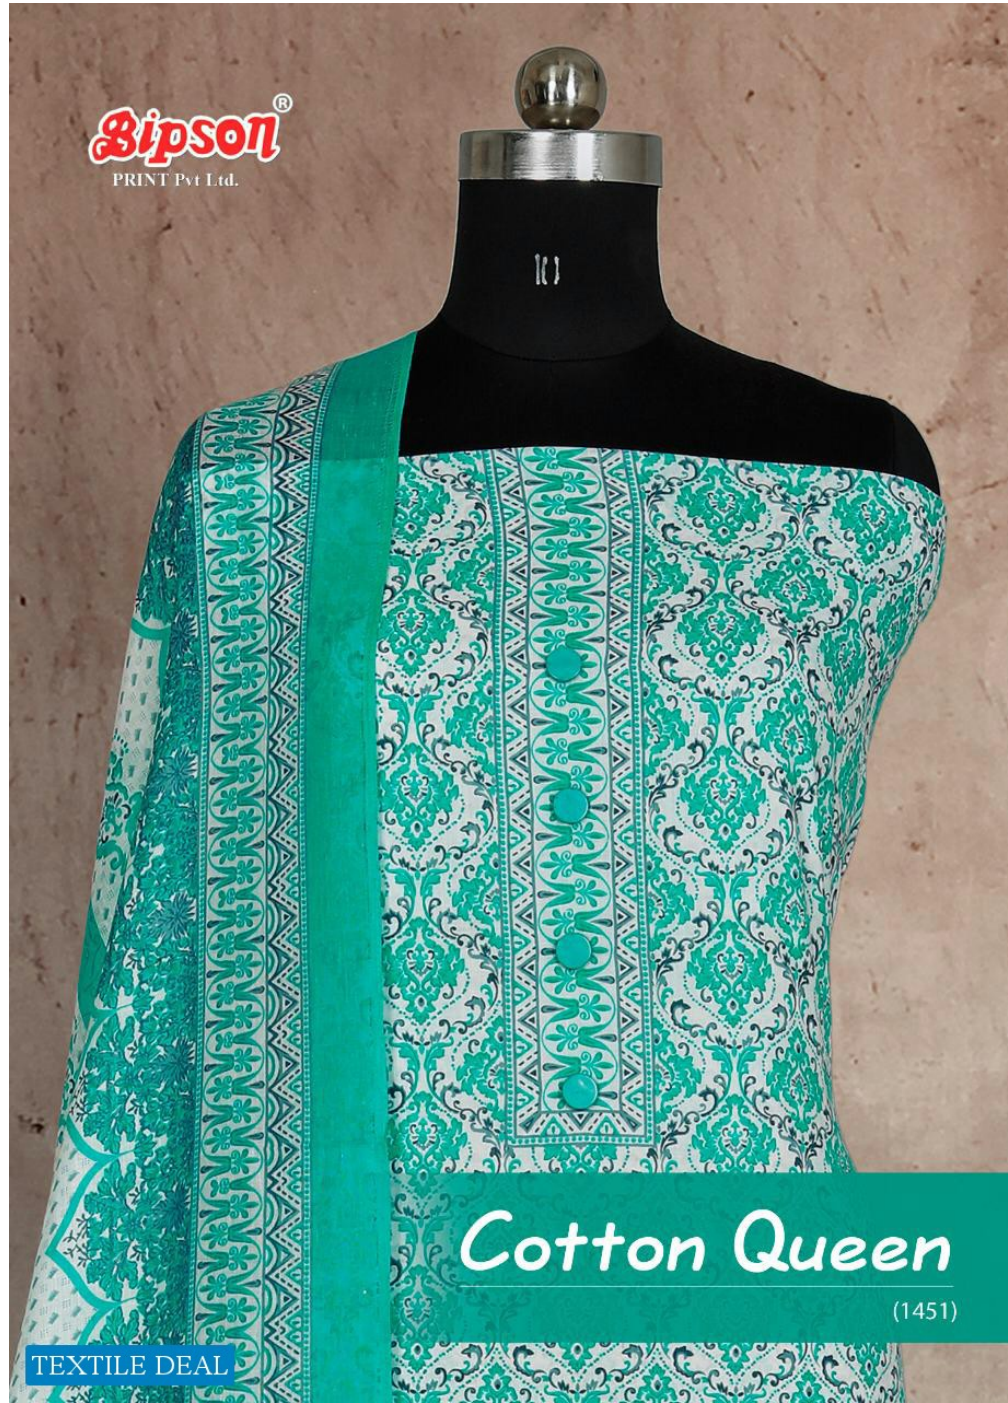

## Cotton Queen

(1451)

TEXTILE DEAL

TEXTILE DEAL

TEXTILE DEAL

TEXTILE DEAL

Always No.1  
A PRODUCT BY  
**TEXTILE DEAL** *on*®

**Cotton Queen**

(1451)

Top :- Pure Cotton Print With Work

Bottom :- Pure Cotton Dyed

Dupatta :- Pure Cotton Print

TEXTILE DEAL