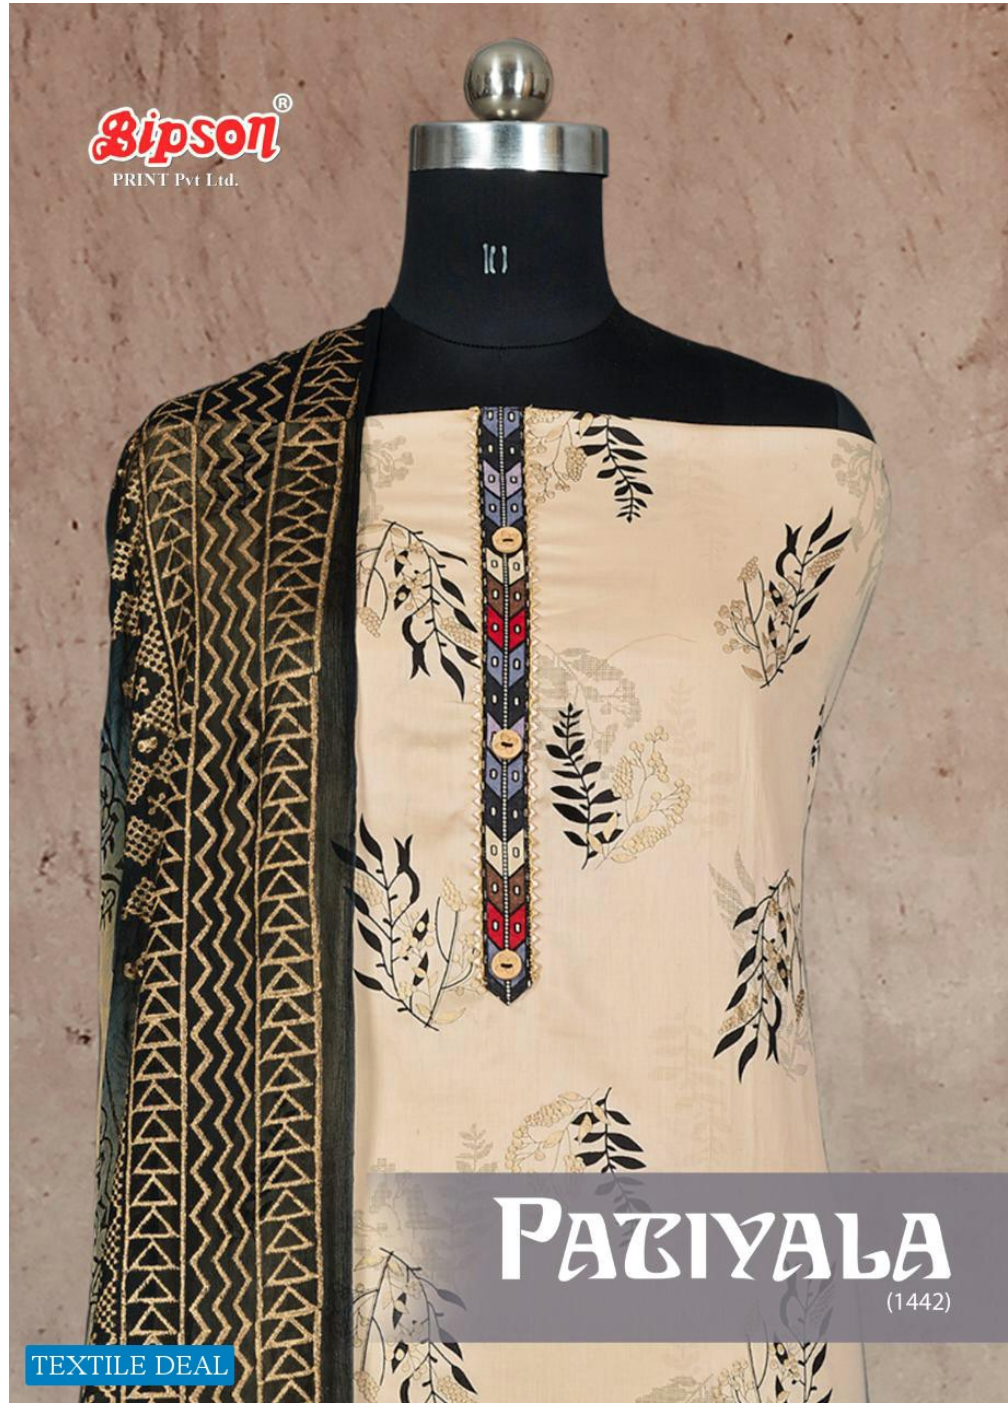

Bipson[®]
PRINT Pvt Ltd.

PATİYALA
(1442)

TEXTILE DEAL

TEXTILE DEAL

Always No.1
A PRODUCT BY
TEXTILE DEALON®

PATYALA
(1442)

Top :- Jam Satin Foil Print With Work

Bottom :- Pure Camric Print

Dupatta :- Pure Bemberg Block Print

TEXTILE DEAL

TEXTILE DEAL

TEXTILE DEAL