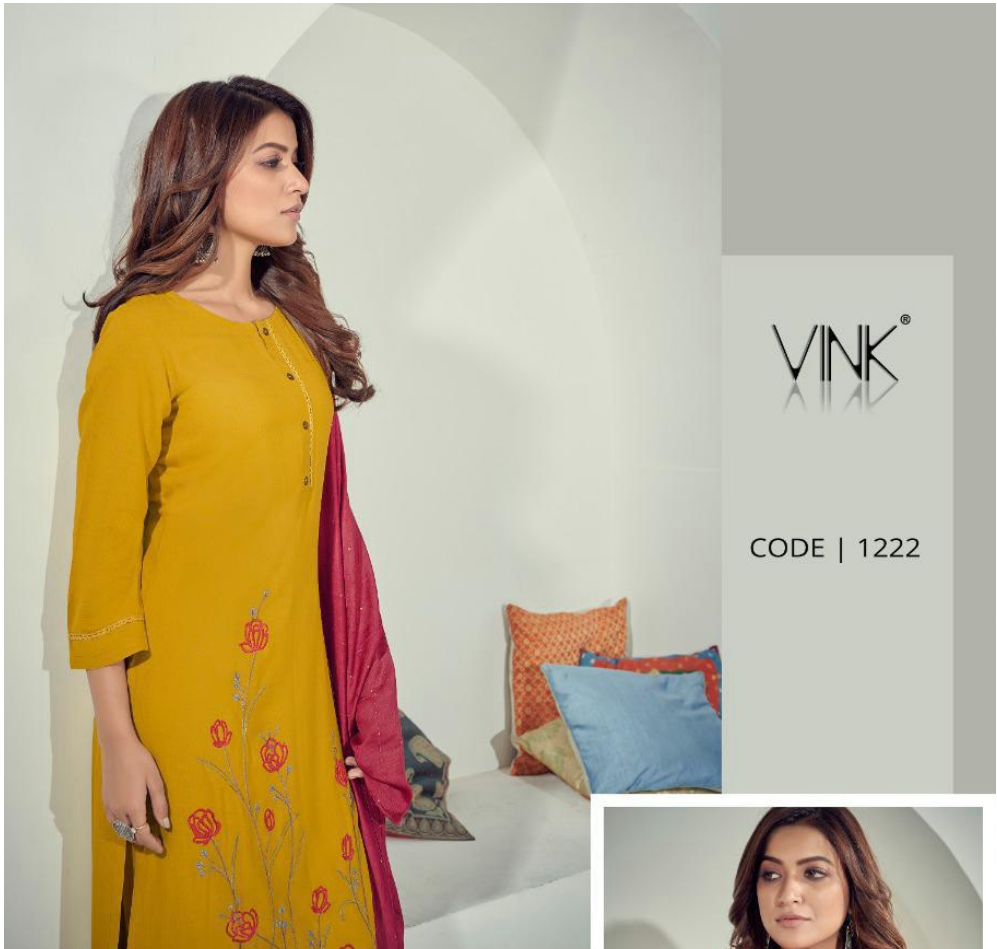

TEXTILE DEAL

VINK®

CODE | 1222

GORGEOUSLY  
YOU \* ARE \* WHAT \* YOU \* WEAR

TEXTILE DEAL

VINK®

GORGEOUSLY  
YOU \* ARE \* WHAT \* YOU \* WEAR

TEXTILE DEAL