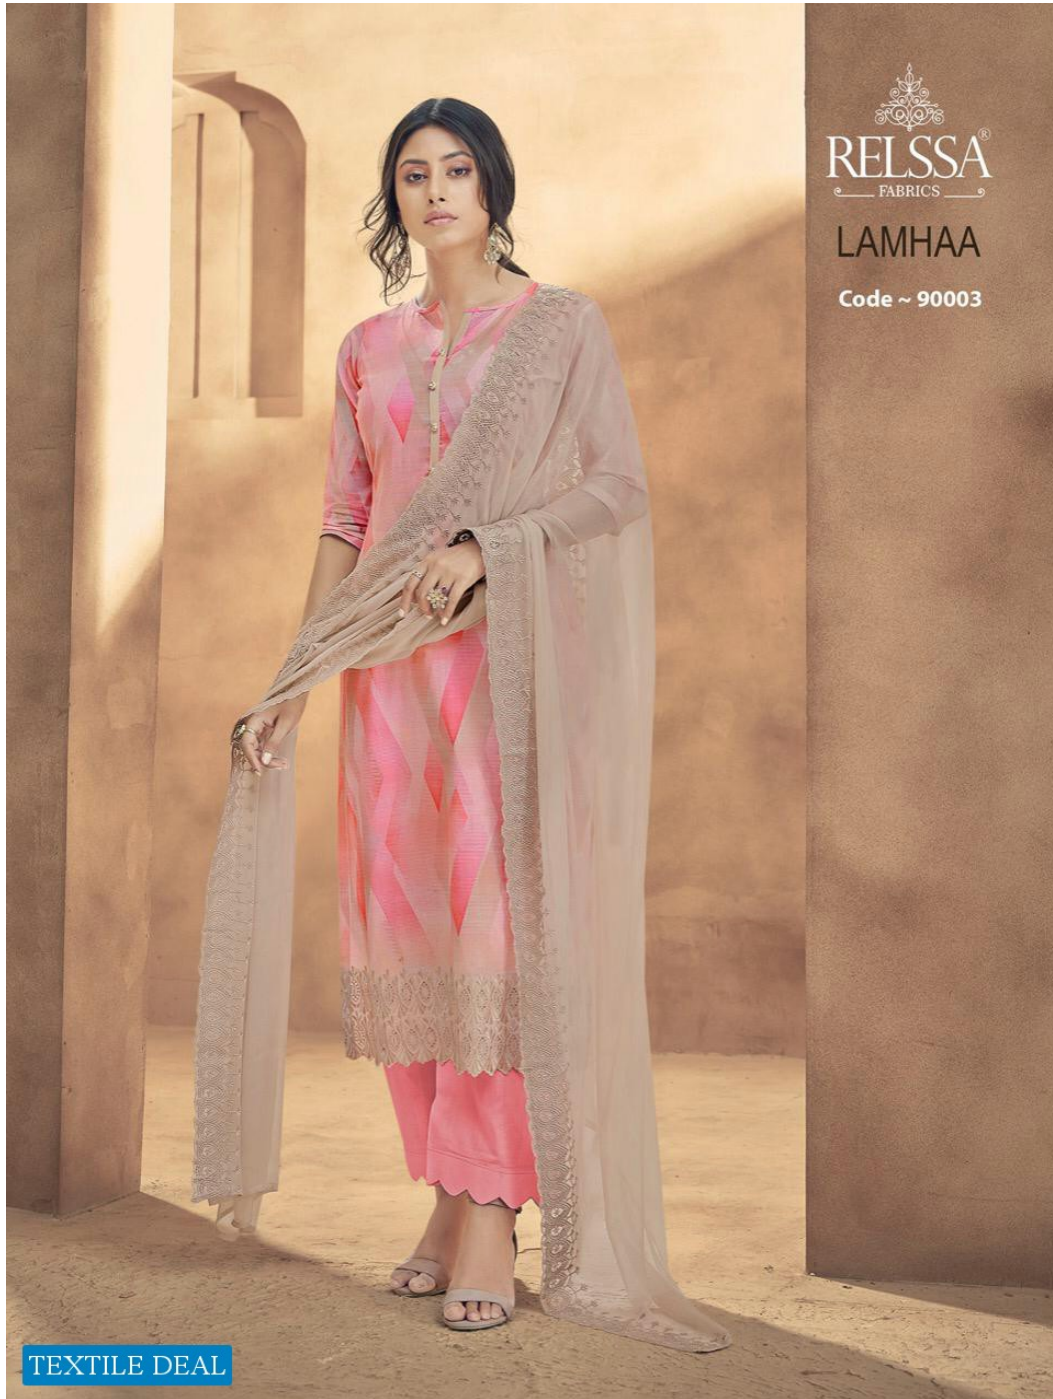

RELISSA®
FABRICS

LAMHAA

Code ~ 90003

TEXTILE DEAL