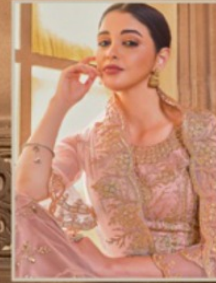

FOLLOW MAHOTSAV GROUP ON

HAVE A REAL TIME VIDEO EXPERIENCE AND GET THE LOOK AND FEEL OF THE DESIGN

SCAN THE CODE WITH GOOGLE LENS
TO WATCH AN EXCLUSIVE
PREVIEW OF THE DESIGN

MOMMAVA™
Ethnic

16608
FABRIC : NET