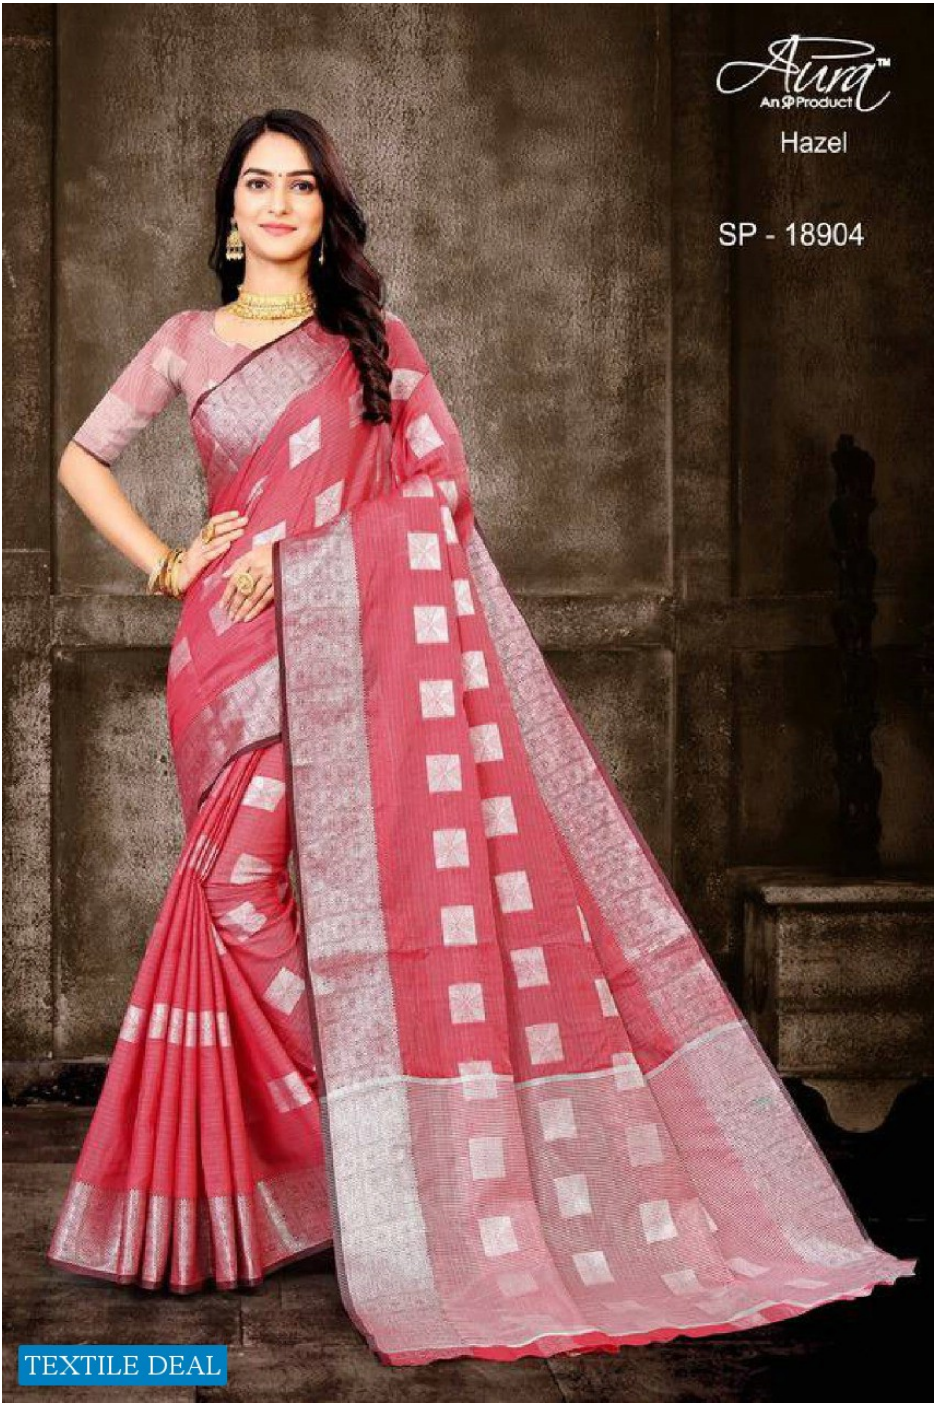

Aura™
An Ω Product

Hazel

SP - 18904

TEXTILE DEAL