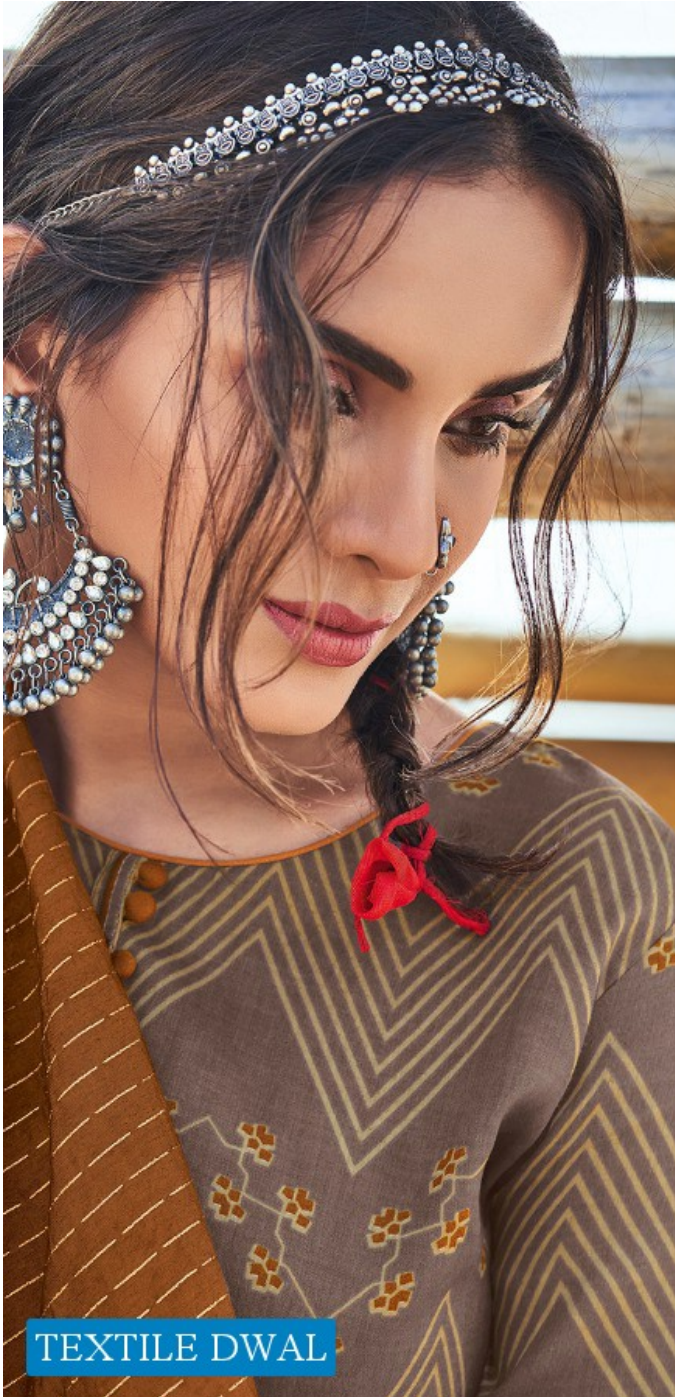

TEXTILE DWAL

Sweetie®
Fashion Pvt. Ltd.