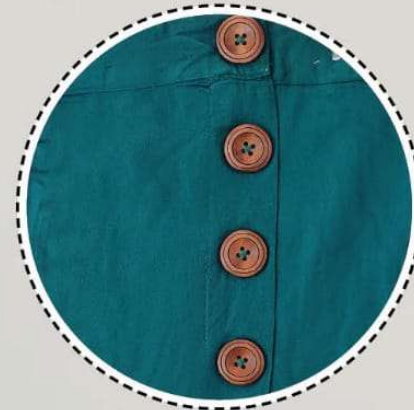

Teal Blue

BUTTON PALAZZO

Fabric:
Premium
Textured Rayon

Free Size:
34-36-38

Wood Button

LATEST FASHION · HI-QUALITY · LOWEST PRICE

BUTTON PALAZZO

Fabric:
Premium
Textured Rayon

Free Size:
34-36-38

Peach

Wood Button

LATEST FASHION · HI-QUALITY · LOWEST PRICE

Off
White

BUTTON PALAZZO

Fabric:
Premium
Textured Rayon

Free Size:
34-36-38

Wood Button

LATEST FASHION · HI-QUALITY · LOWEST PRICE

BUTTON PALAZZO

Fabric:
Premium Textured Rayon
Free Size: 34-36-38

Wood
Button

Charcoal
Black

Army Green

Peach