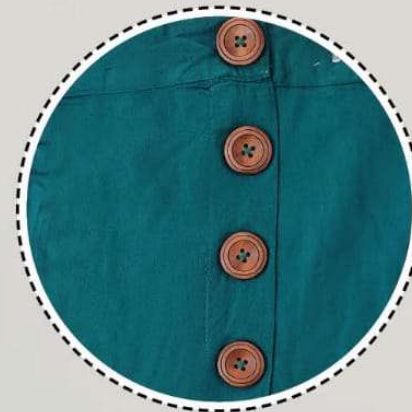

## BUTTON PALAZZO

Fabric:  
Premium  
Textured Rayon

Free Size:  
34-36-38

Wood Button

LATEST FASHION · HI-QUALITY · LOWEST PRICE

## **BUTTON PALAZZO**

Fabric:  
Premium  
Textured Rayon

Free Size:  
34-36-38

Peach

Wood Button

**LATEST FASHION · HI-QUALITY · LOWEST PRICE**

Off  
White

**BUTTON PALAZZO**