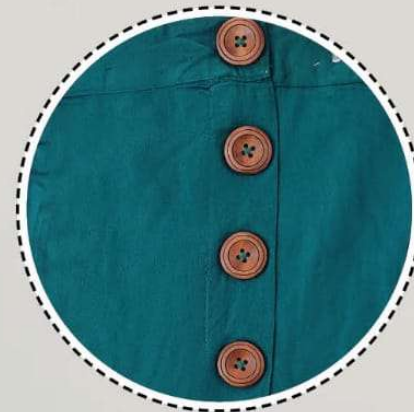

## BUTTON PALAZZO

Fabric:  
Premium  
Textured Rayon

Free Size:  
34-36-38

Wood Button

LATEST FASHION · HI-QUALITY · LOWEST PRICE

## **BUTTON PALAZZO**

Fabric:  
Premium  
Textured Rayon

Free Size:  
34-36-38

Peach

Wood Button

**LATEST FASHION · HI-QUALITY · LOWEST PRICE**

Off  
White

**BUTTON PALAZZO**