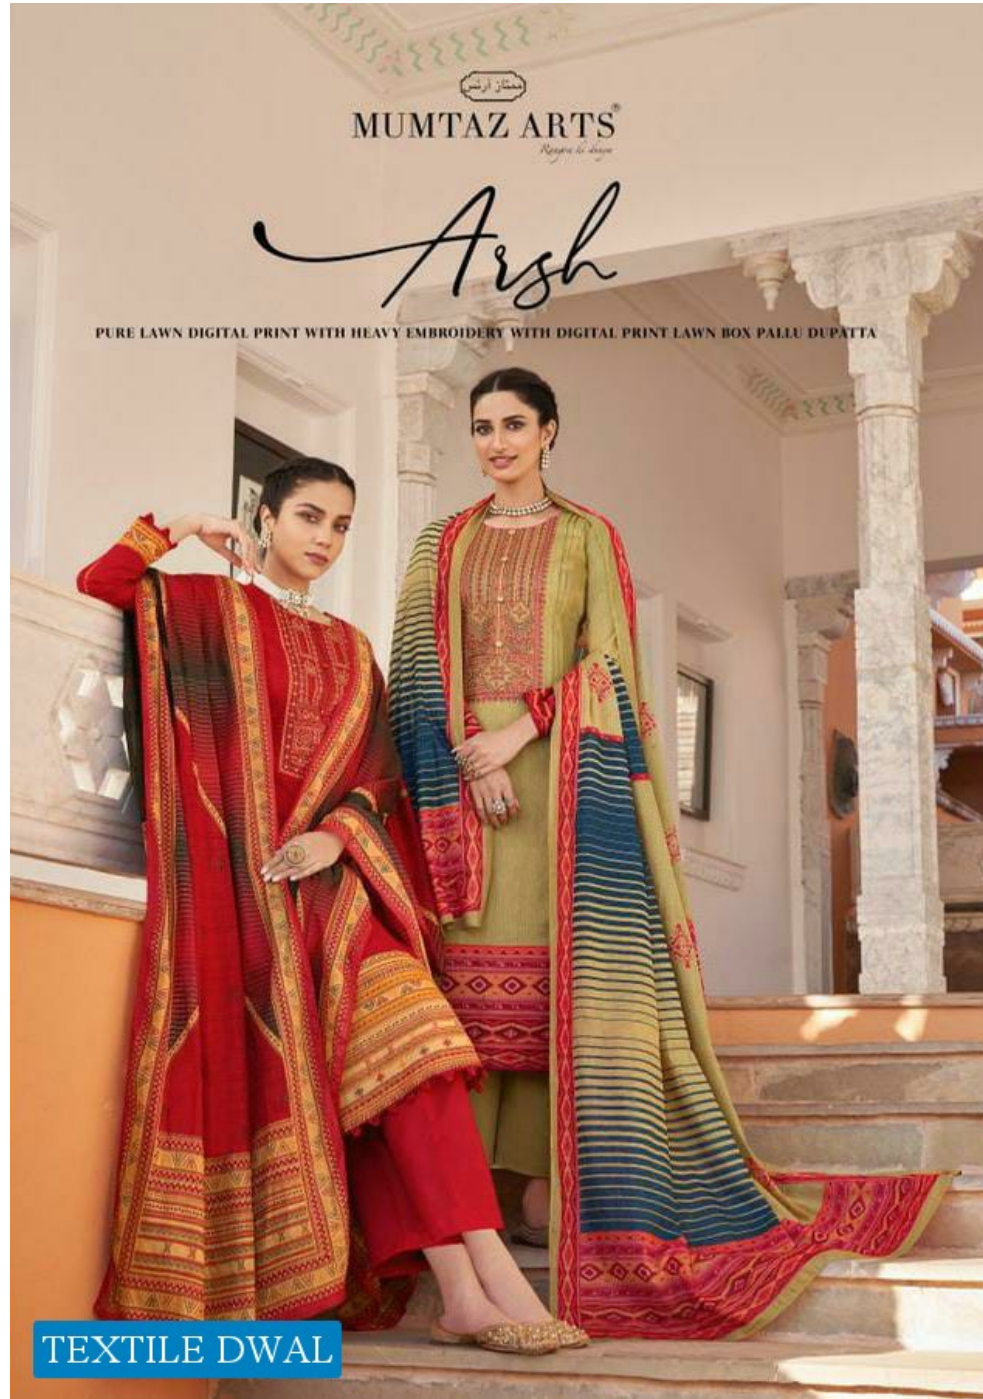

ممتاز آرٹس
MUMTAZ ARTS®
Keppin' it down

Arsh

PURE LAWN DIGITAL PRINT WITH HEAVY EMBROIDERY WITH DIGITAL PRINT LAWN BOX PALLU DUPATTA

TEXTILE DWAL

TEXTILE DWAL

ممتاز آرٹس
MUMTAZ ARTS
Purveyors of Elegance

ARSH | 7007