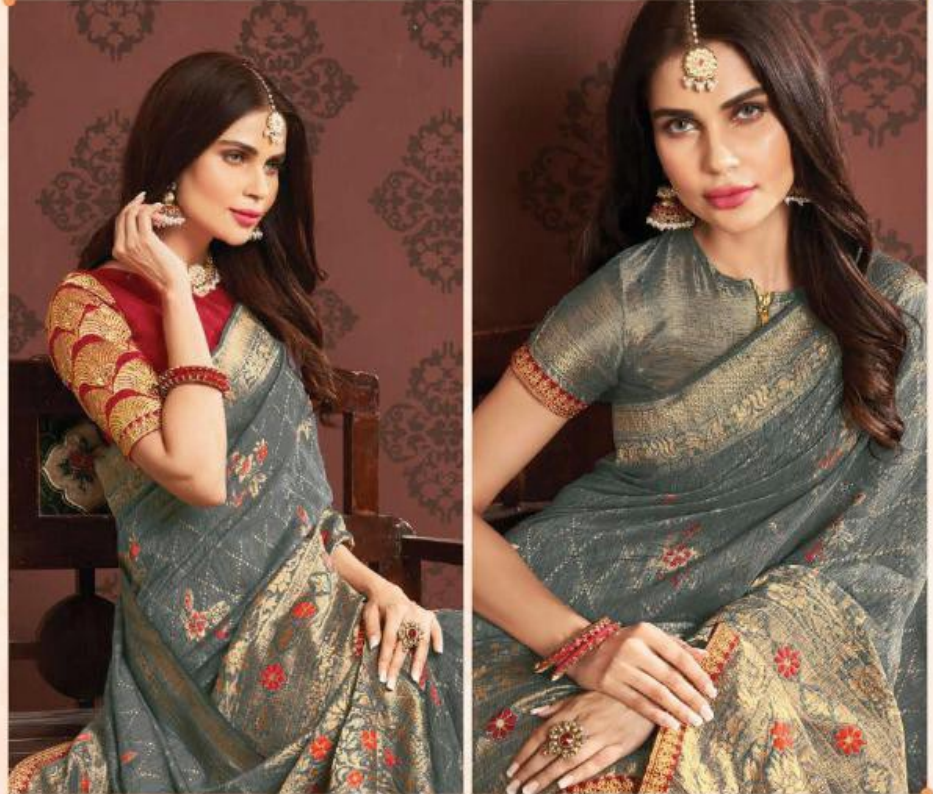

JOH RIVAAJ

TRADITIONAL TRENDY

4707

TEXTILE DWAL

JOH RIVAAJ

jr  
JOH RIVAAJ

TEXTILE DWAL

COLOURS IN BEAUTY