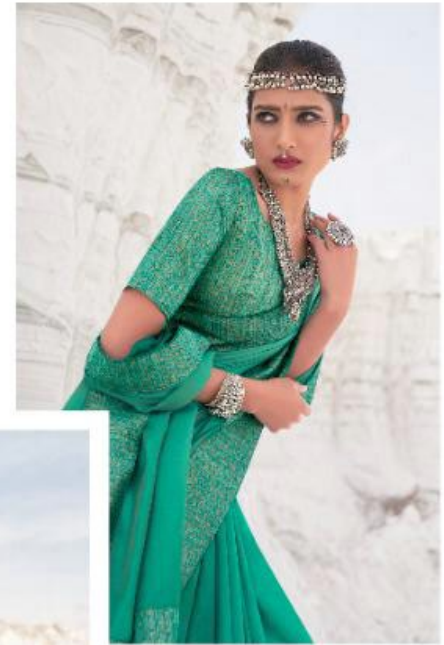

RIGHT WOMEN
DESIGNER

कली Kali

Sun Beauty

Rephase your out-of-date wardrobe with touch to your personality. Bright color is one of the strongest

81291

TEXTILE DEAL

TEXTILE DEAL

Elegance

Replace yourself of all marvelous with touch to your personality. Bright color is one of the strongest

81292

TEXTILE DEAL

*Replace your out of date wardrobe with
touch to your personality. Bright color is one of the strongest*