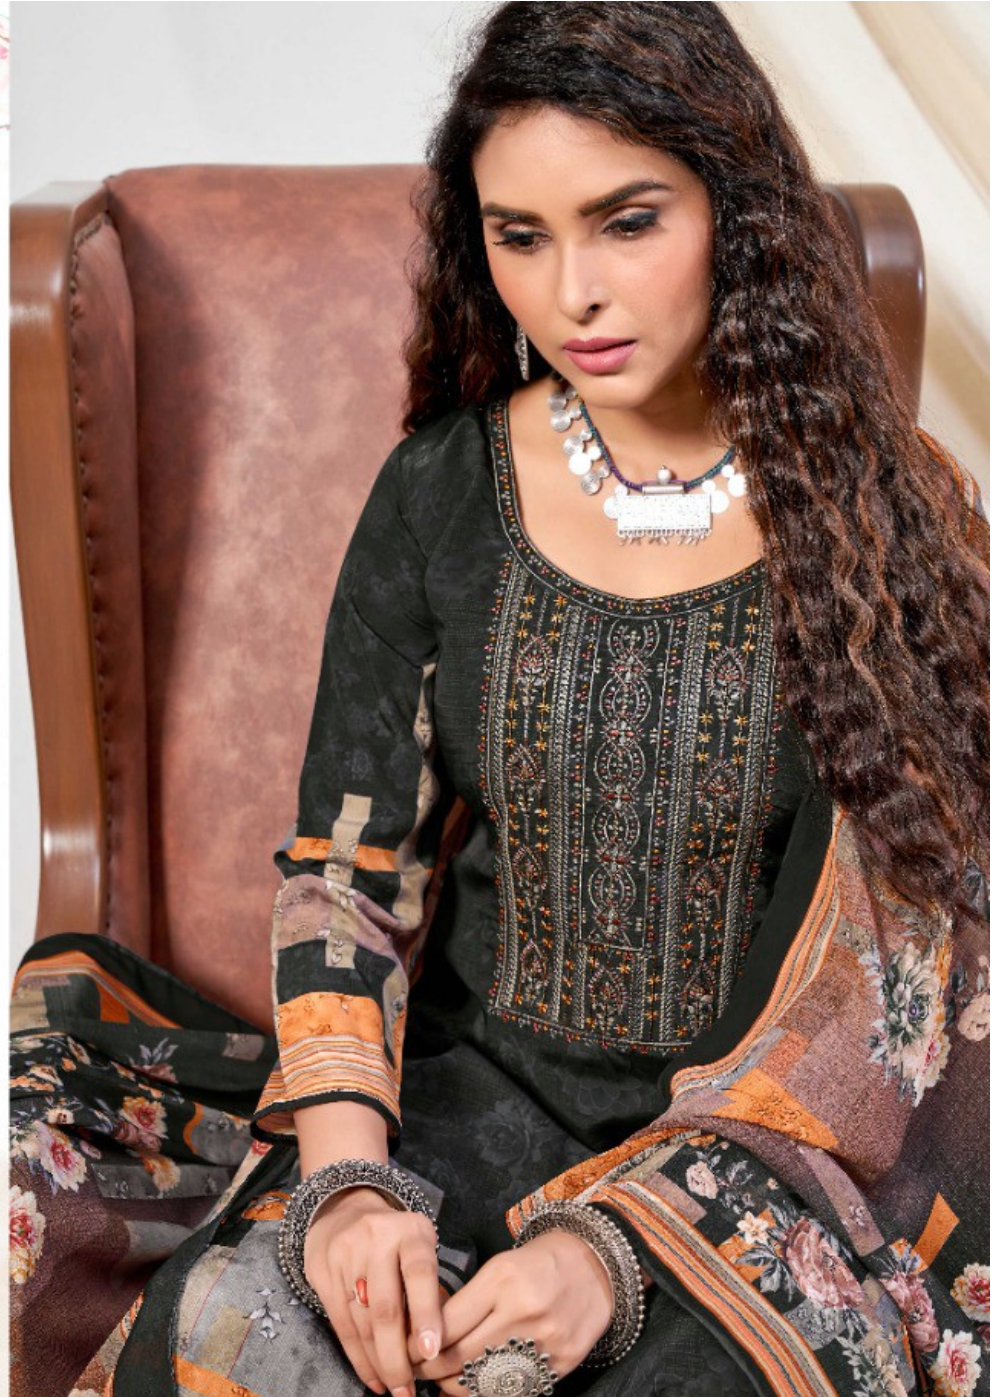

TEXTILE DEAL

classic to temporary- the contemporary designs with classy colors giving luxurious touch with finished heavy look.

लिपिका
Lipica

TEXTILE DEAL

TEXTILE DEAL

लिपिका
Lipica

S 810-005