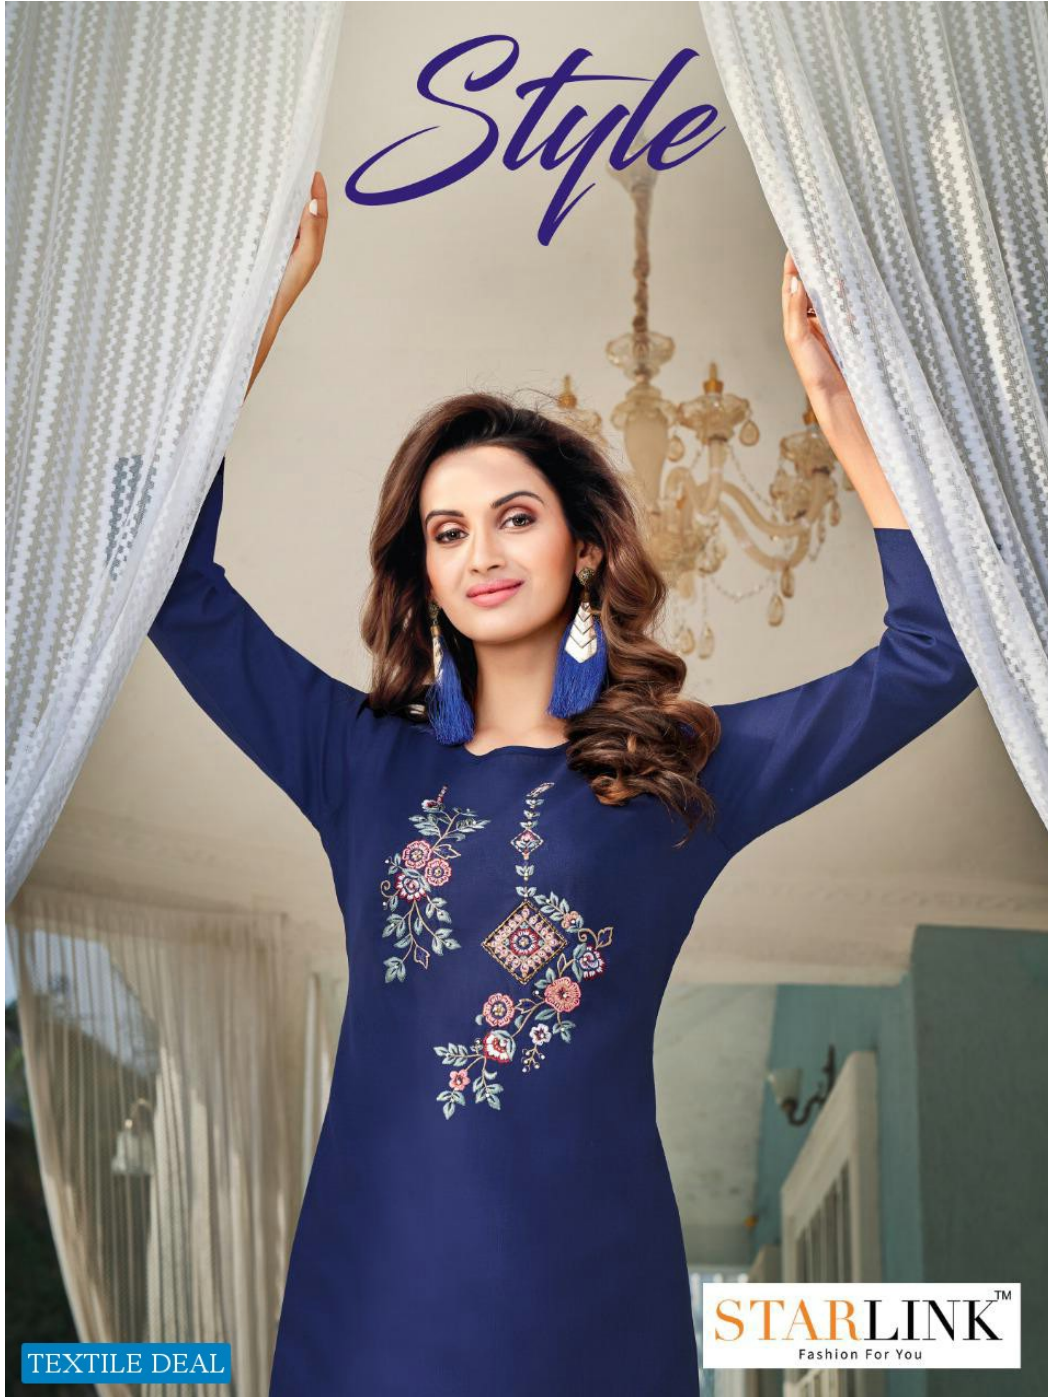

Style

TEXTILE DEAL

STARLINK™
Fashion For You

NEW STYLE STATEMENT

Draw your confidence in the most probable collection of the season, the embroidery is set to define new style statement.

TEXTILE DEAL

3001

GLOW FROM WITHIN

Let your light shine. Shine within you so that it can shine on someone else.

TEXTILE DEAL

3008

MORDEN STYLE

Elegant look with modern style and the perfect arrangement for your stylish evenings

TEXTILE DEAL