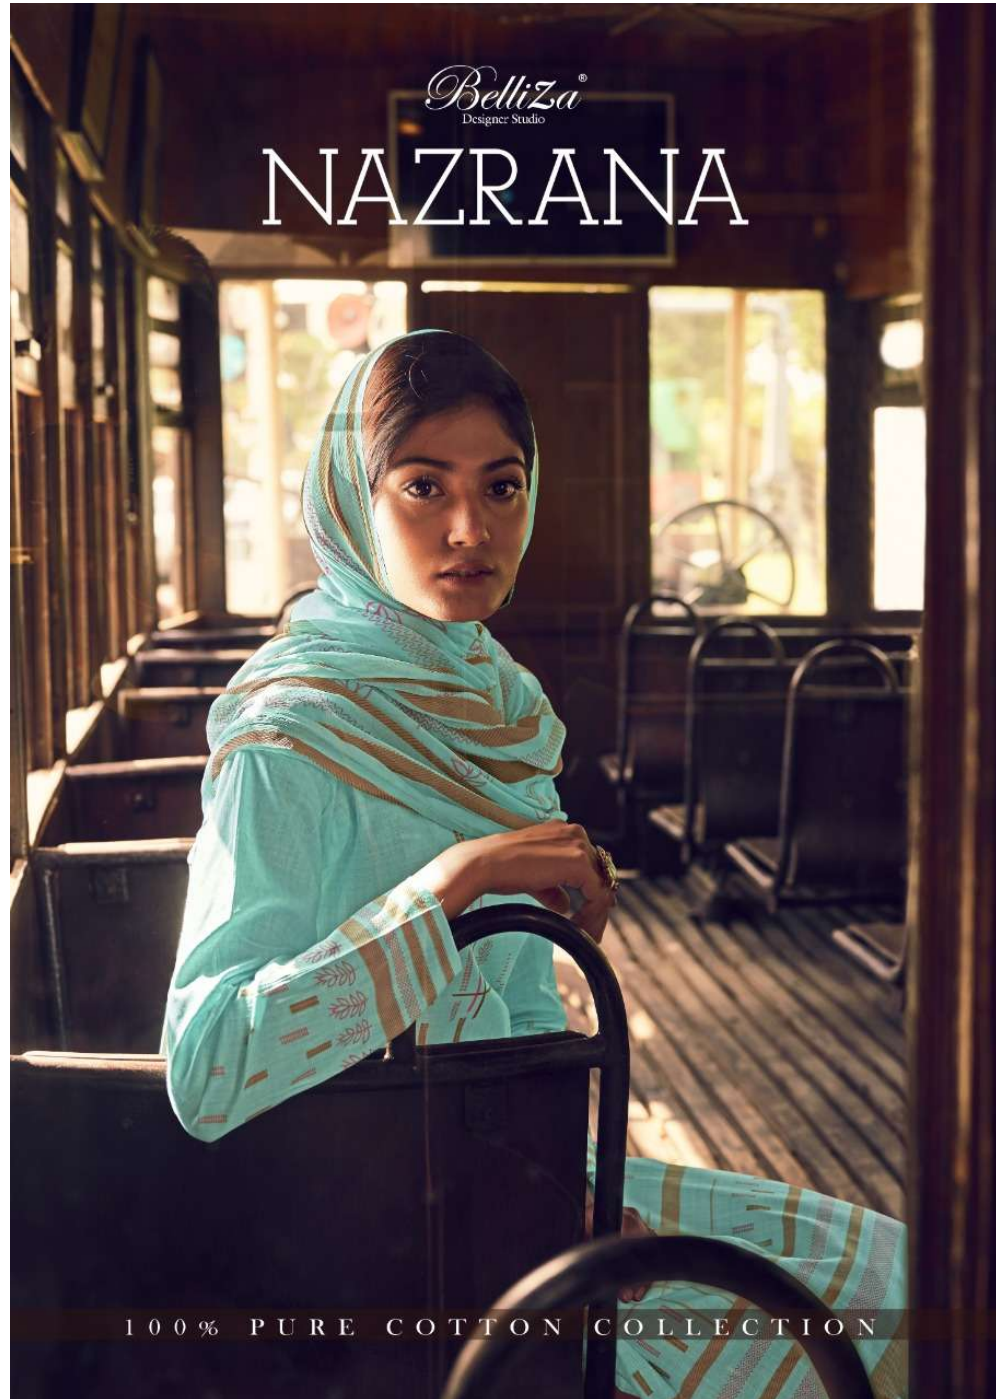

Belliza®
Designer Studio

NAZRANA

100% PURE COTTON COLLECTION

BelliZa[®]
Designer Studio

THE ESSENCE OF GREAT FASHION

The glamour is something which will fulfill all the requirement for glossy & trendy look sometimes you don't have to try too hard to look different.