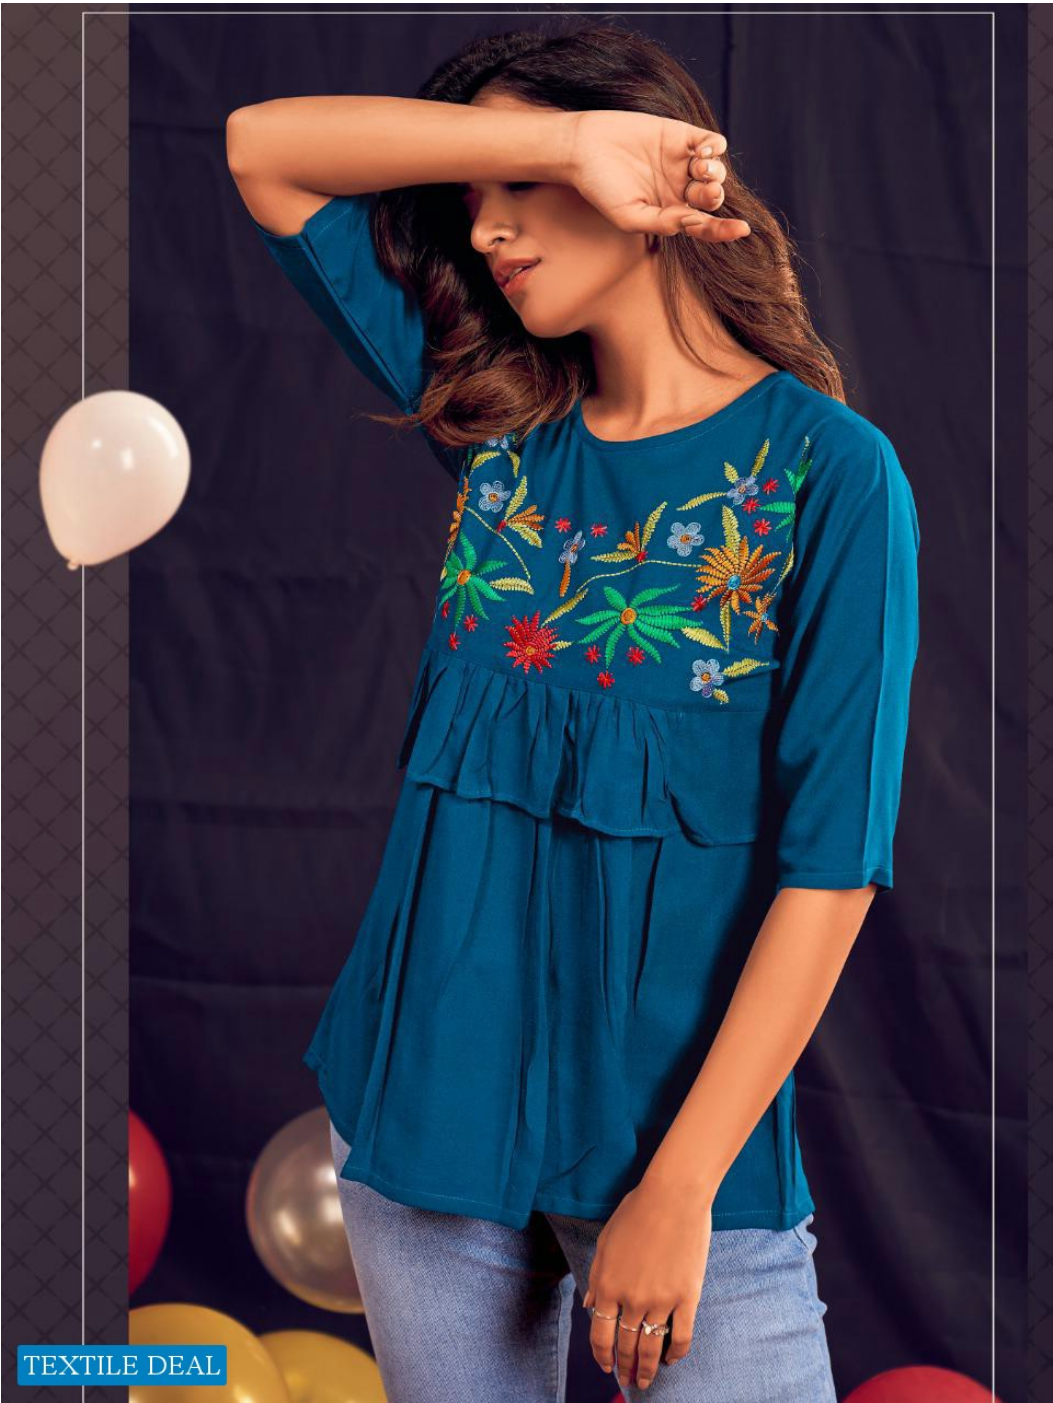

Compass

Vol-8

TEXTILE DEAL

TEXTILE DEAL

Riya
DESIGNER

TEXTILE DEAL

CODE / 8003

TEXTILE DEAL