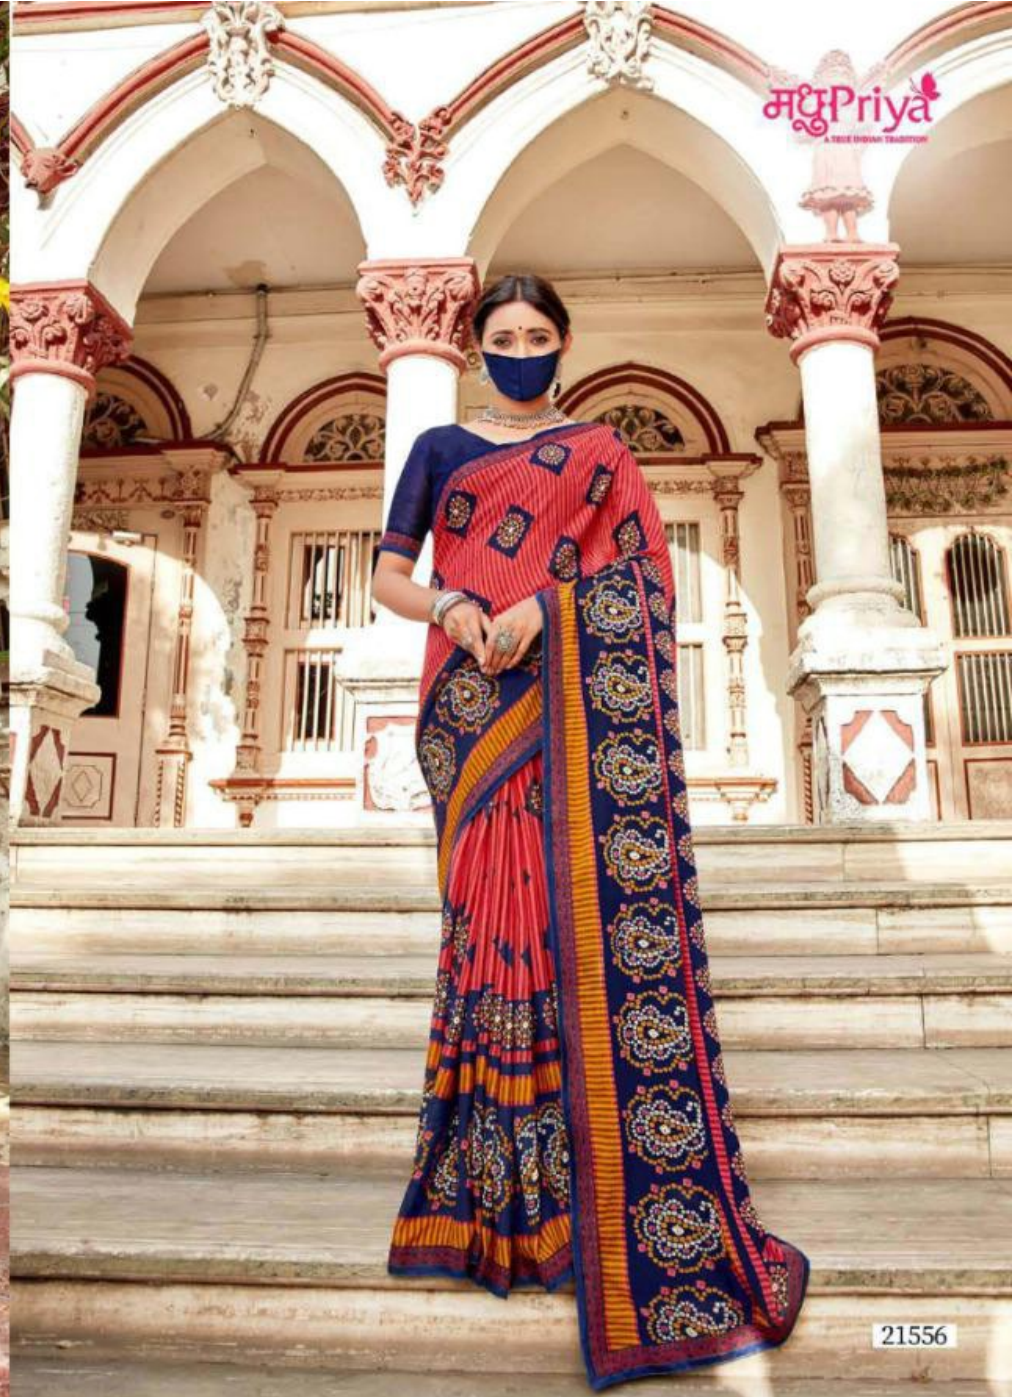

# RAMBHA

FULL SAREE LACE VOL-02  
FREE MASK

TEXTILE DEAL

21553

TEXTILE DEAL

21556

मधुPriya  
A TRUE INDIAN TRADITION

21556