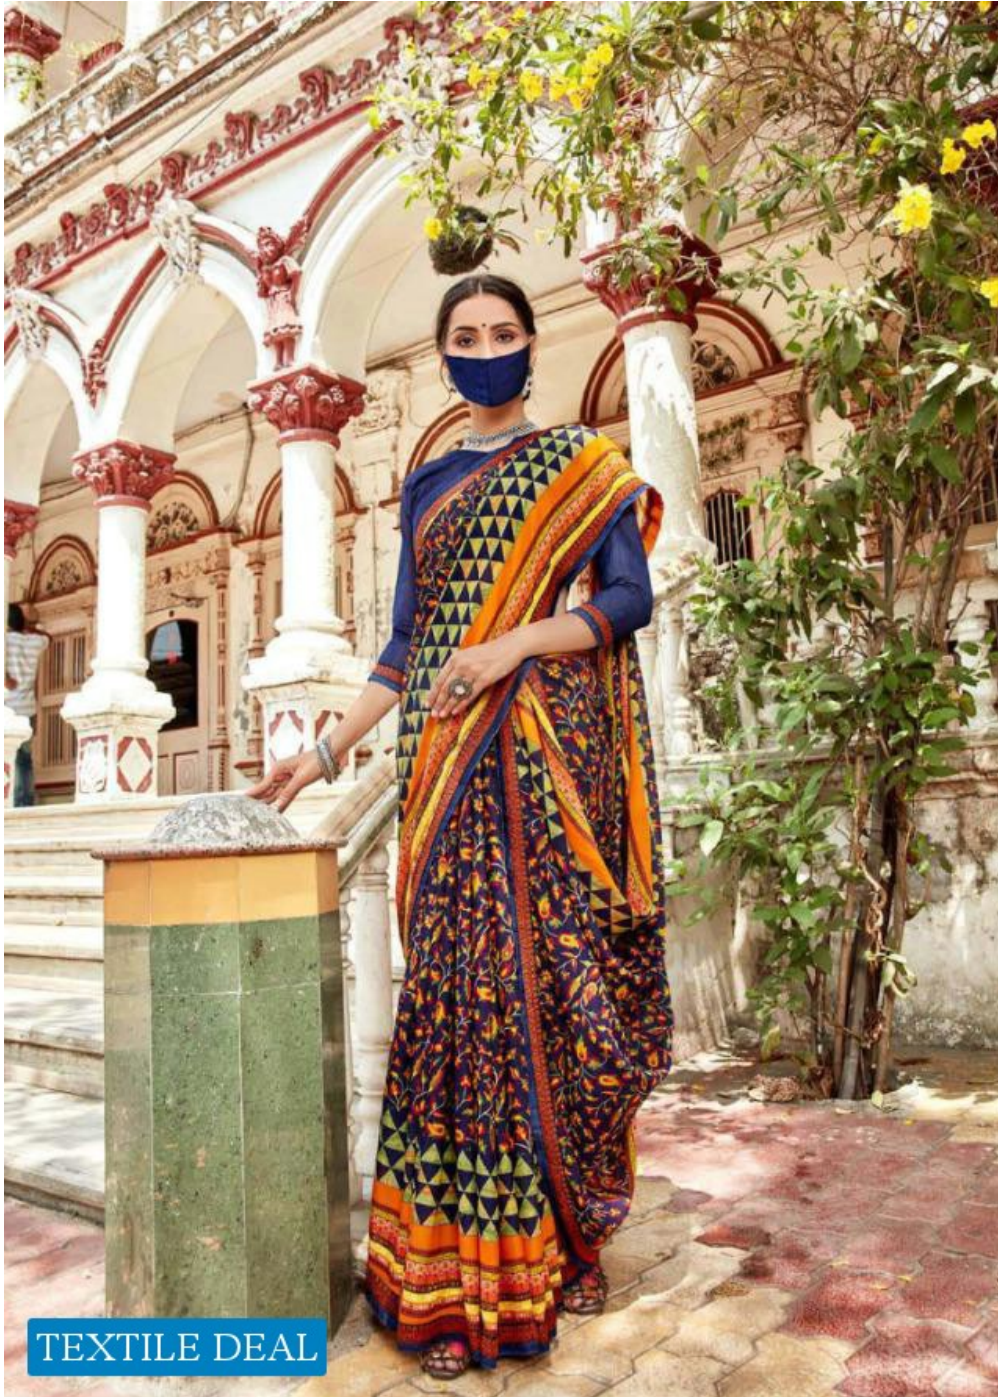

# RAMBHA

FULL SAREE LACE VOL-02  
FREE MASK

TEXTILE DEAL

21553

TEXTILE DEAL

21556

मधुPriya  
A TRUE INDIAN TRADITION

21556