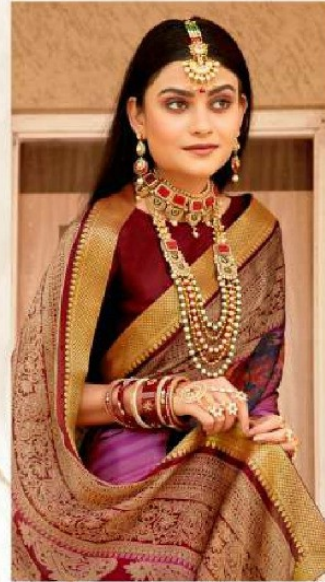

मधुPriya
A TRUE INDIAN TRADITION

chandramukhi
चंद्रमुखी
FULL SAREE LACE

TEXTILE DEAL

TEXTILE DEAL

मधुPriya

मधुPriya
A TRADITIONAL TOUCH

TEXTILE DEAL

10203

मधुPriya
A Fashion Boutique

TEXTILE DEAL

10205

मधुPriya
A TRICE SHREYA TRADITION

चंद्रमुखी
FULL SAREE LACE

TEXTILE DEAL

मधुPriya
INDIAN TRADITION

TEXTILE DEAL