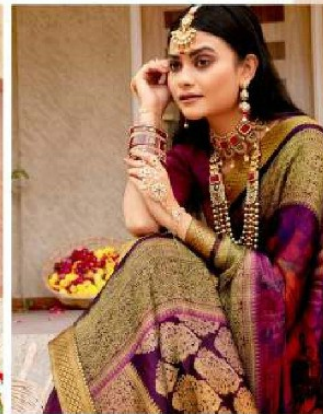

मधुPriya
A TRUE INDIAN TRADITION

chandramukhi
चंद्रमुखी
FULL SAREE LACE

TEXTILE DEAL

TEXTILE DEAL

मधुPriya

मधुPriya
A TRADITIONAL TOUCH

TEXTILE DEAL

10203