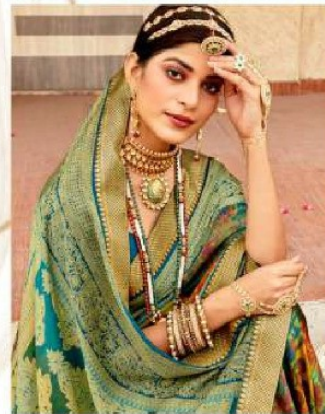

मधुPriya
A TRUE INDIAN TRADITION

chandramukhi
चंद्रमुखी
FULL SAREE LACE

TEXTILE DEAL

TEXTILE DEAL

मधुPriya

मधुPriya
A TRADITIONAL TOUCH

TEXTILE DEAL

10203

मधुPriya
A Fashion Boutique

TEXTILE DEAL

10205

मधुPriya
A TRICE SHREYA TRADITION

चंद्रमुखी
FULL SAREE LACE

TEXTILE DEAL

मधुPriya
INDIAN TRADITION

TEXTILE DEAL