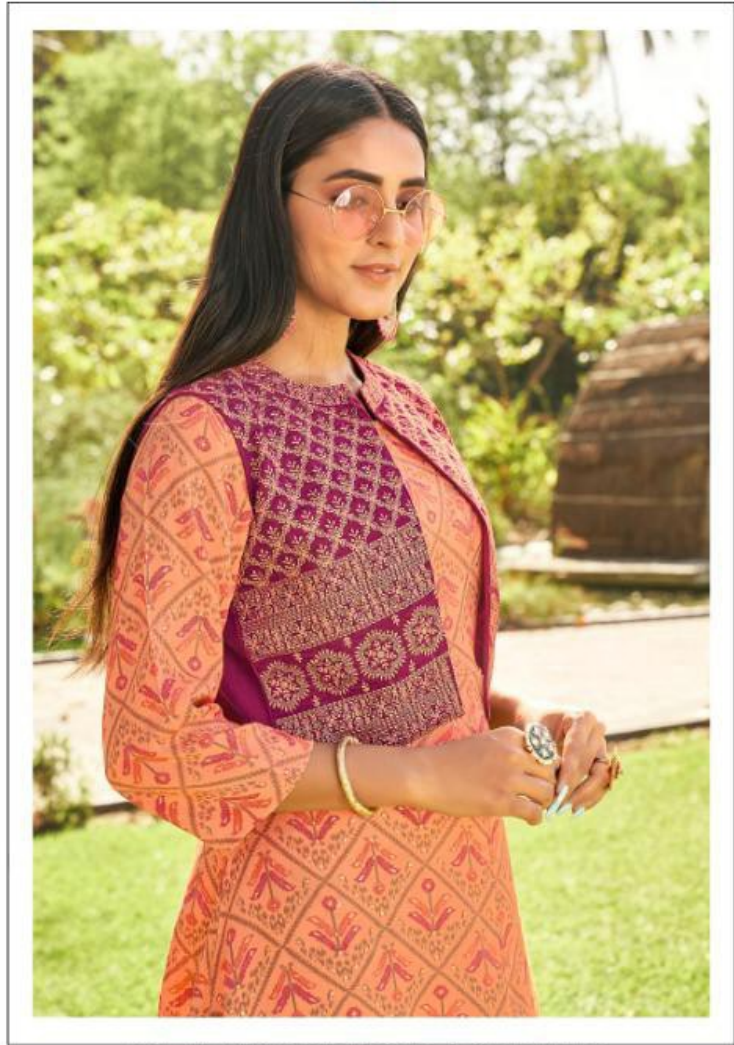

Nitya

YOU CAN NEVER BE OVERDRESSED OR OVEREDUCATED.

TEXTILE DEAL