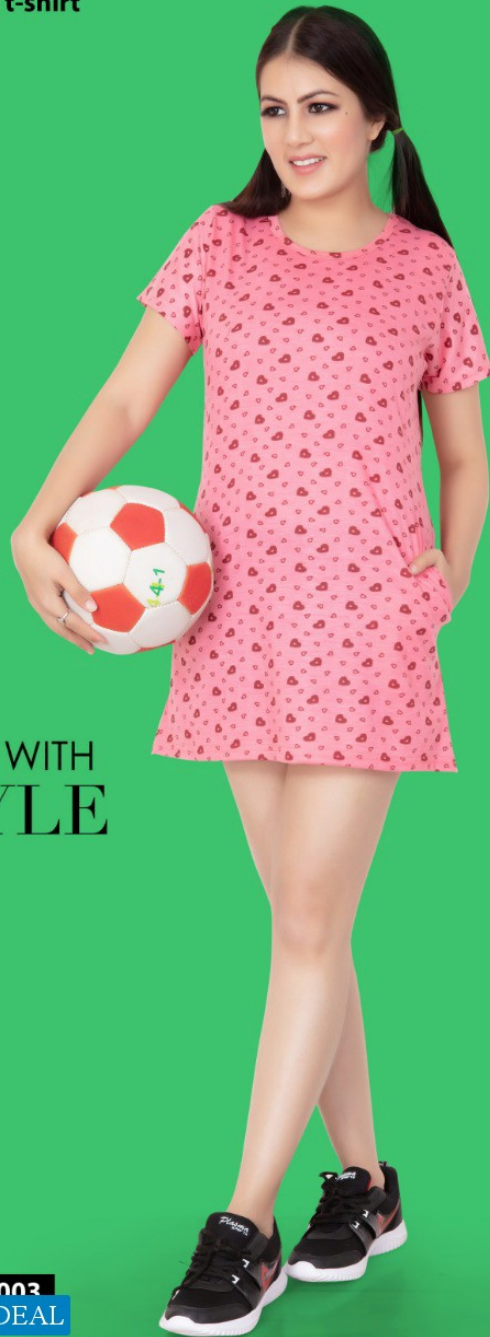

Pocket top t-shirt

**PREMIUM**  
LOUNGE WEAR

DO IT WITH  
**STYLE**

**D NO-1003**  
TEXTILE DEAL

SIZES- M - L - XI - Xxl- 3XI

Pocket top t-shirt

**PREMIUM**  
LOUNGE WEAR

DO IT WITH  
**STYLE**

NEW COLLECTION ARRIVED

**D NO-1003**  
TEXTILE DEAL

SIZES- M - L - XI - Xxl- 3XI

Pocket top t-shirt

**PREMIUM**  
LOUNGE WEAR

DO IT WITH  
**STYLE**

**D NO-1003**  
TEXTILE DEAL

SIZES- M - L - XI - Xxl - 3XI