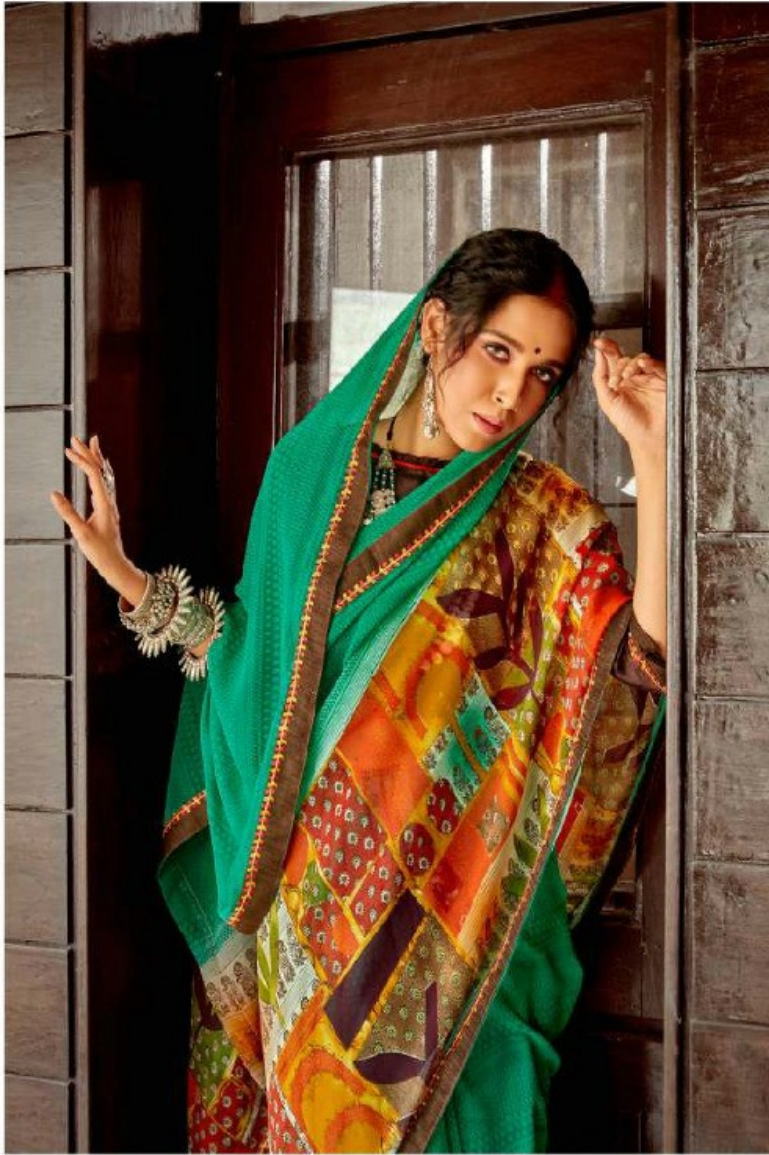

TEXTILE DEAL