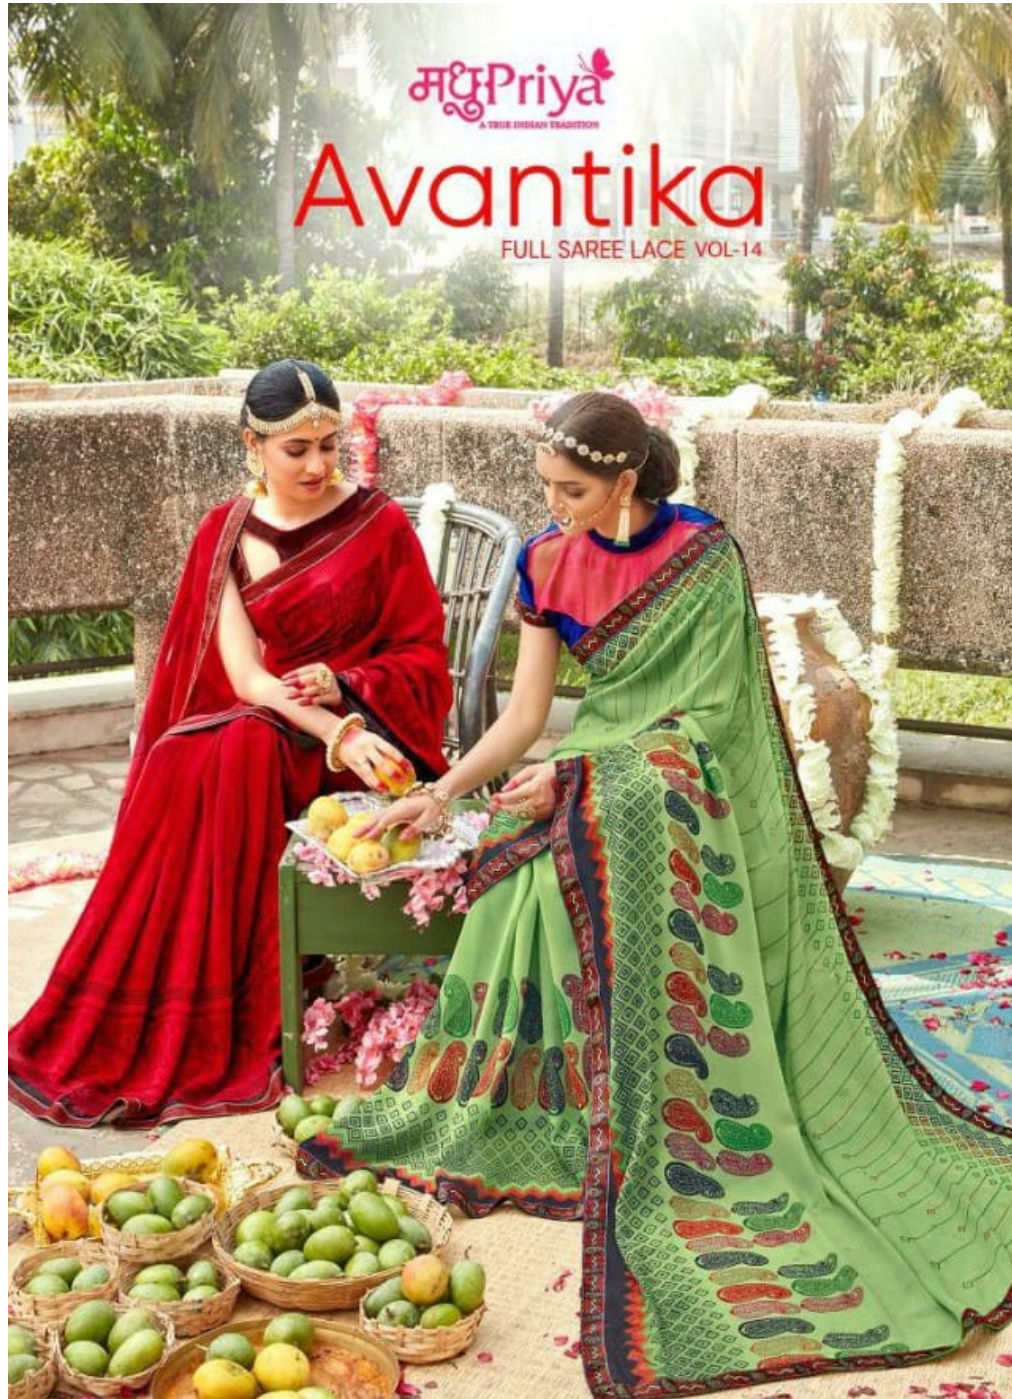

मधुPriya
A TRUE INDIAN TRADITION

Avantika

FULL SAREE LACE VOL-14

मधुPriya

4155

TEXTILE DEAL

4156

4149

4150

4151

4152

4153

4154

4155

4156

4157