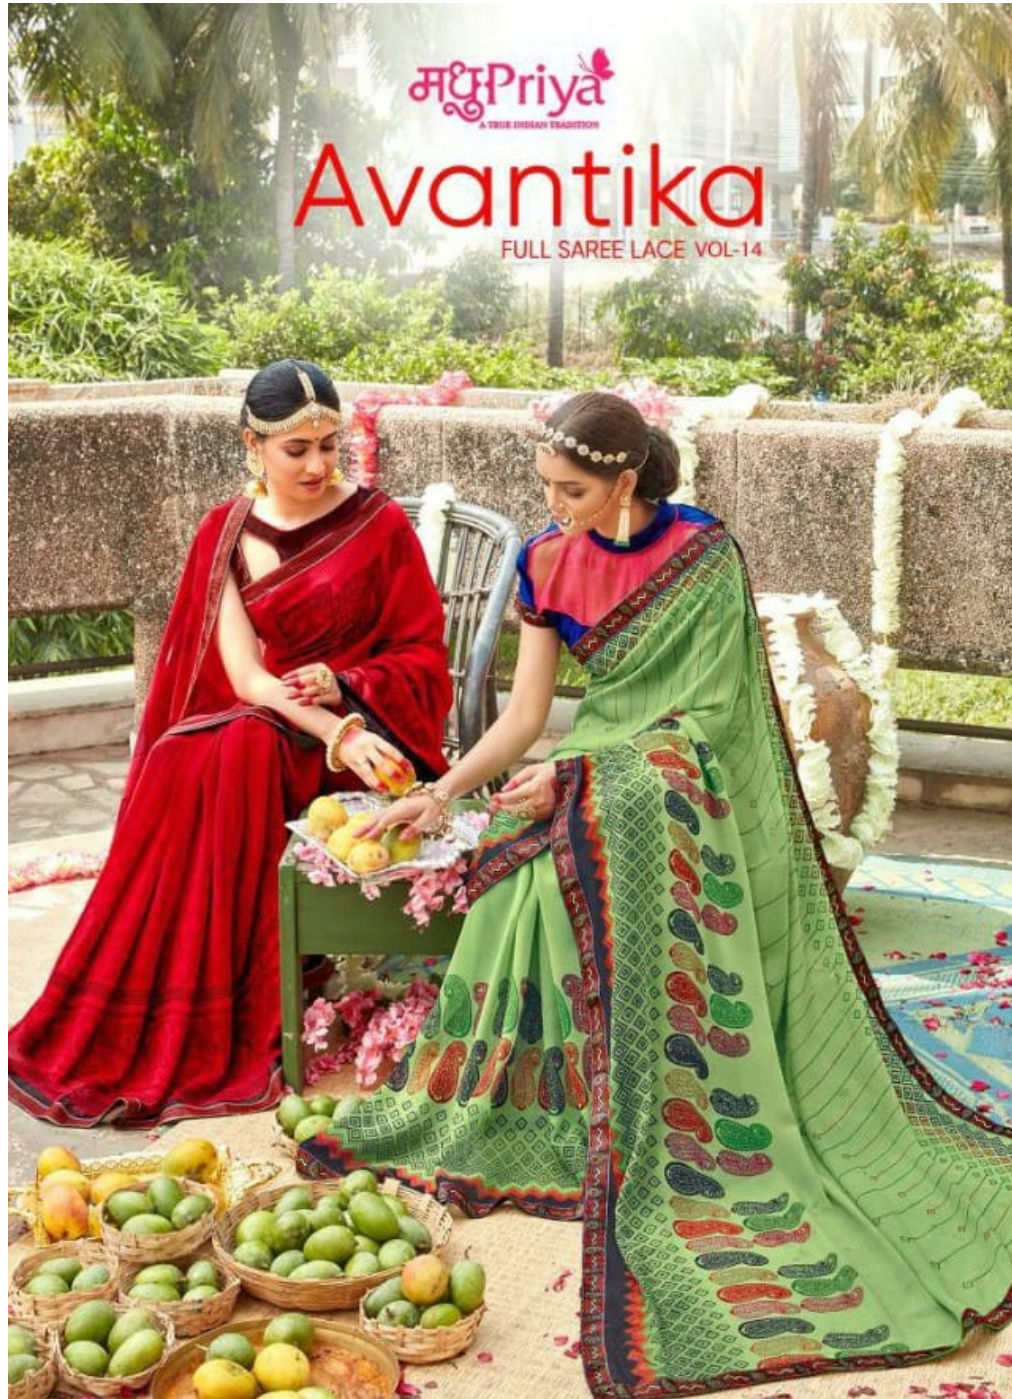

मधुPriya
A TRUE INDIAN TRADITION

Avantika

FULL SAREE LACE VOL-14

मधुPriya

4155

TEXTILE DEAL

4156

TEXTILE DEAL

4157

4149

4150

4151

4152

4153

4154

4155