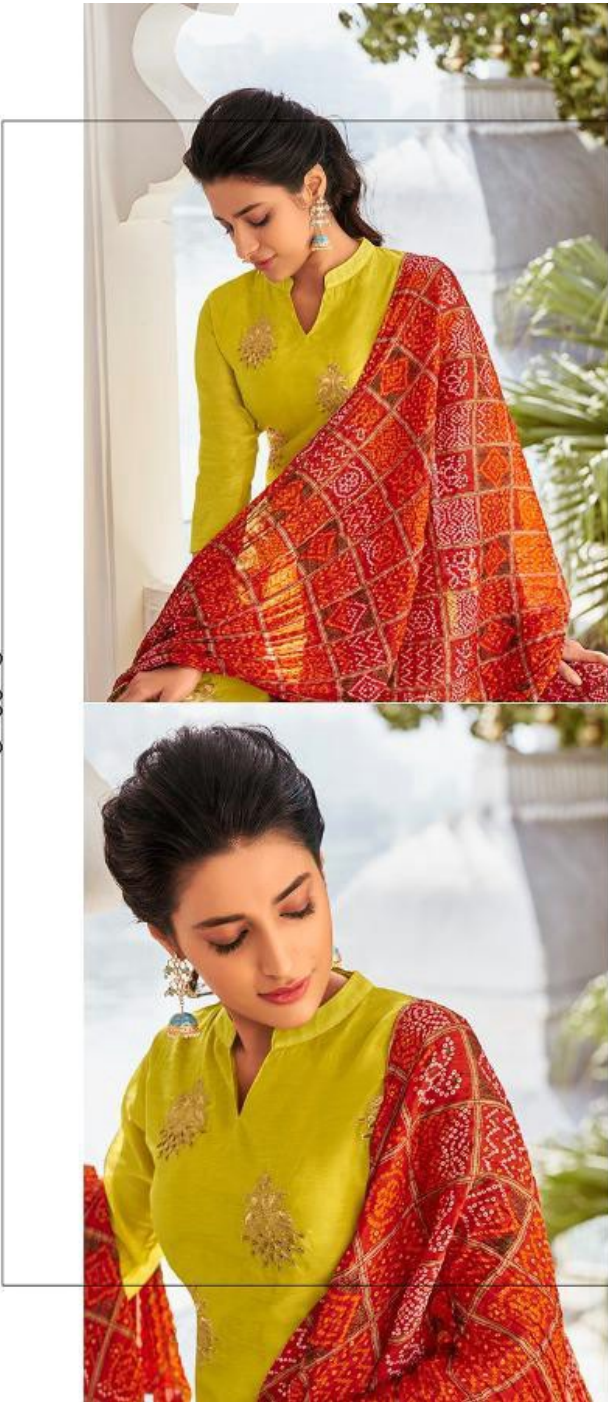

STYLE
1004

OUR WORKS IS SYNONYMOUS WITH STYLE, QUALITIES AND ELEGANCE THAT RESONAT WITH WOMEN