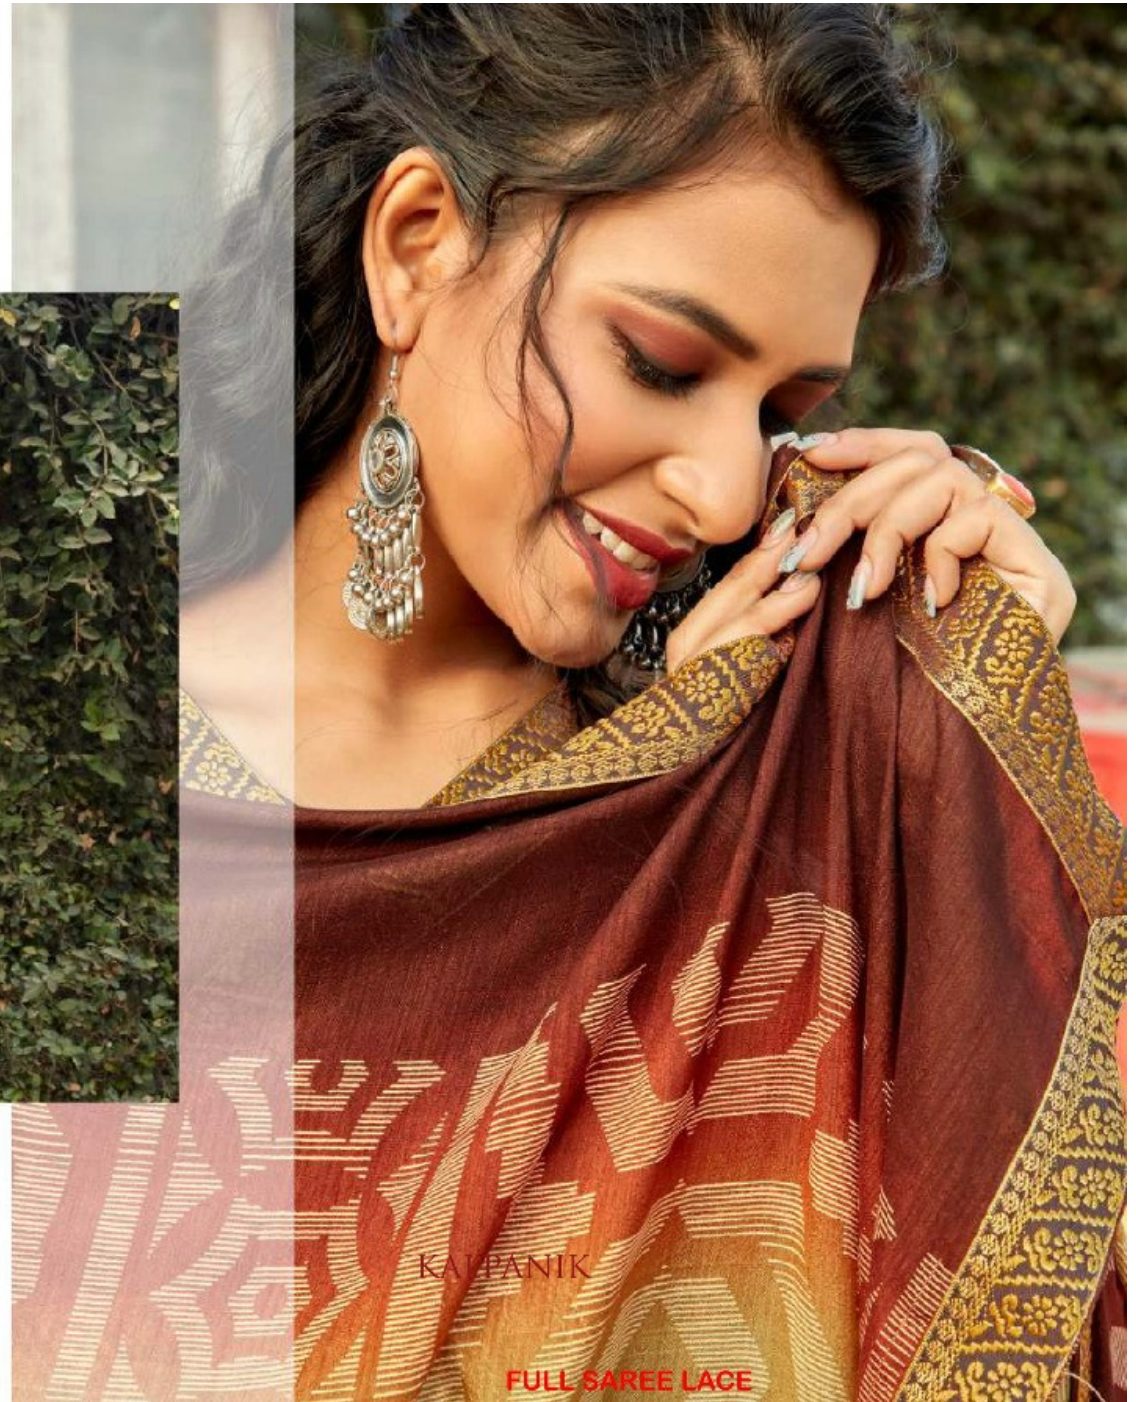

मधुPriya  
A TRUSMI BRAND

Kalpana

कल्पना

FULL SAREE LACE

TEXTILE DEAL

TEXTILE DEAL

27554

मधुPriya  
A DREAMS REALITY