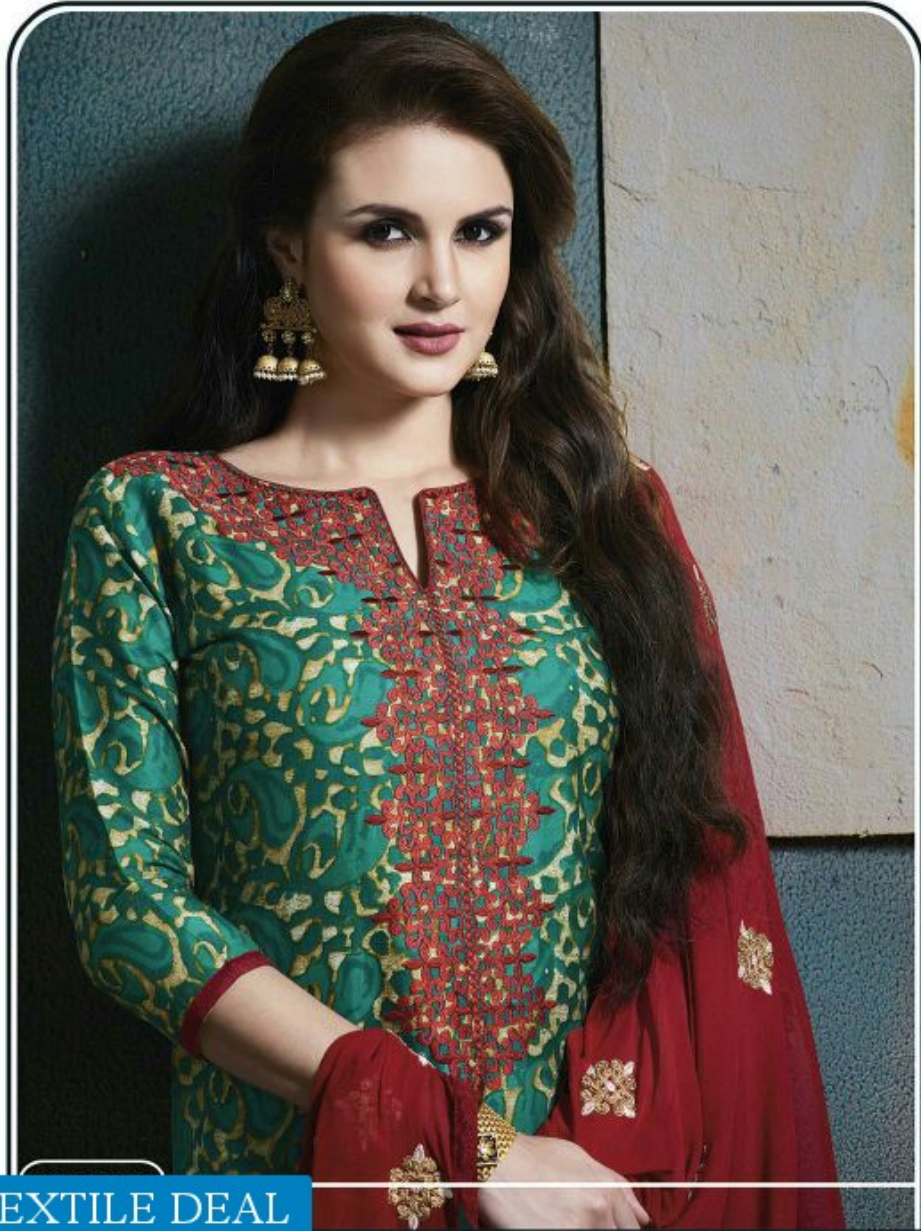

COLOUR'S
By
PATIALA
HOUSE

TEXTILE DEAL

D No. 9557
TEXTILE DEAL

glamorous
FASHION CHANGES. BUT STYLE ENDURES

LUXURY IS THE EASE OF
A DRESS IN A VERY EXPENSIVE DRESS.

D.No.8559

TEXTILE DEAL

FULFIL YOUR DESIRE OF
BEING THE BEST IN THE
TOWN WITH OUR LATEST COLLECTION
OF DRESS DESIGNED FOR THE BEST IN YOU

D.No.8556

TEXTILE DEAL

D.No. 8555

TEXTILE DEAL

TEXTILE DEAL

STYLE IS A REFLECTION OF YOUR ATTITUDE AND YOUR PERSONALITY.

FASHIONABLE

LUXURY