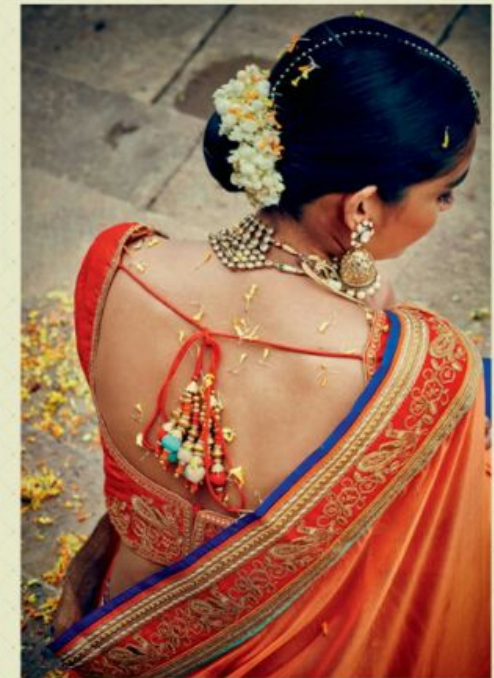

TEXTILE DEAL

KIMORA'S  
*sunehri*

• *eternal princess* •

*1027*  
saree code

TEXTILE DEAL

KIMORA'S  
sunehri

• eternal princess •

1033  
saree code