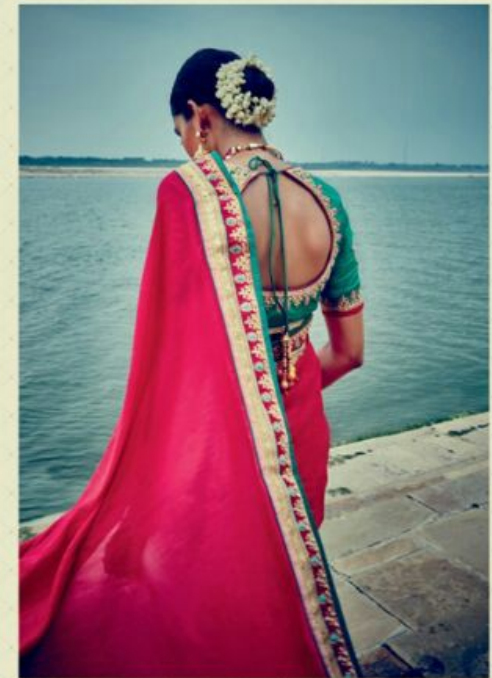

KIMORA'S  
sunehri

• eternal princess •

1023  
saree code

TEXTILE DEAL

1018

1019

1020

1021

1022

1023

1024

1025

1026

KIMORA'S  
sunehri

• eternal princess •

1030  
saree code

TEXTILE DEAL

KIMORA'S  
sunehri

• eternal princess •

1025  
saree code

TEXTILE DEAL

KIMORA'S  
sunehri

• eternal princess •

1034  
saree code