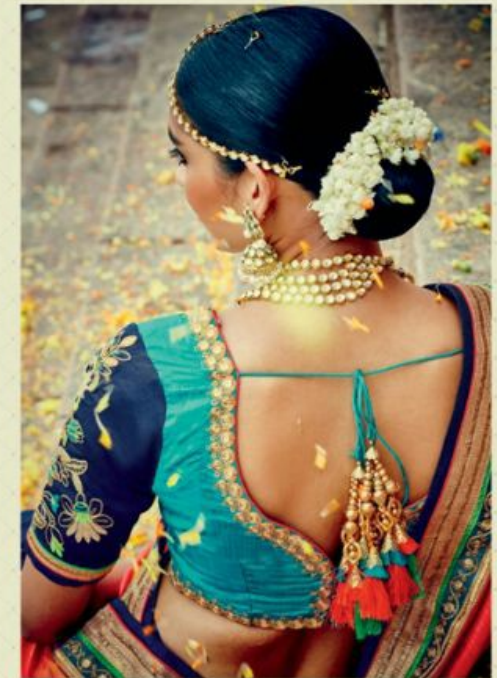

KIMORA'S
sunehri

• *eternal princess* •

1027
saree code

TEXTILE DEAL