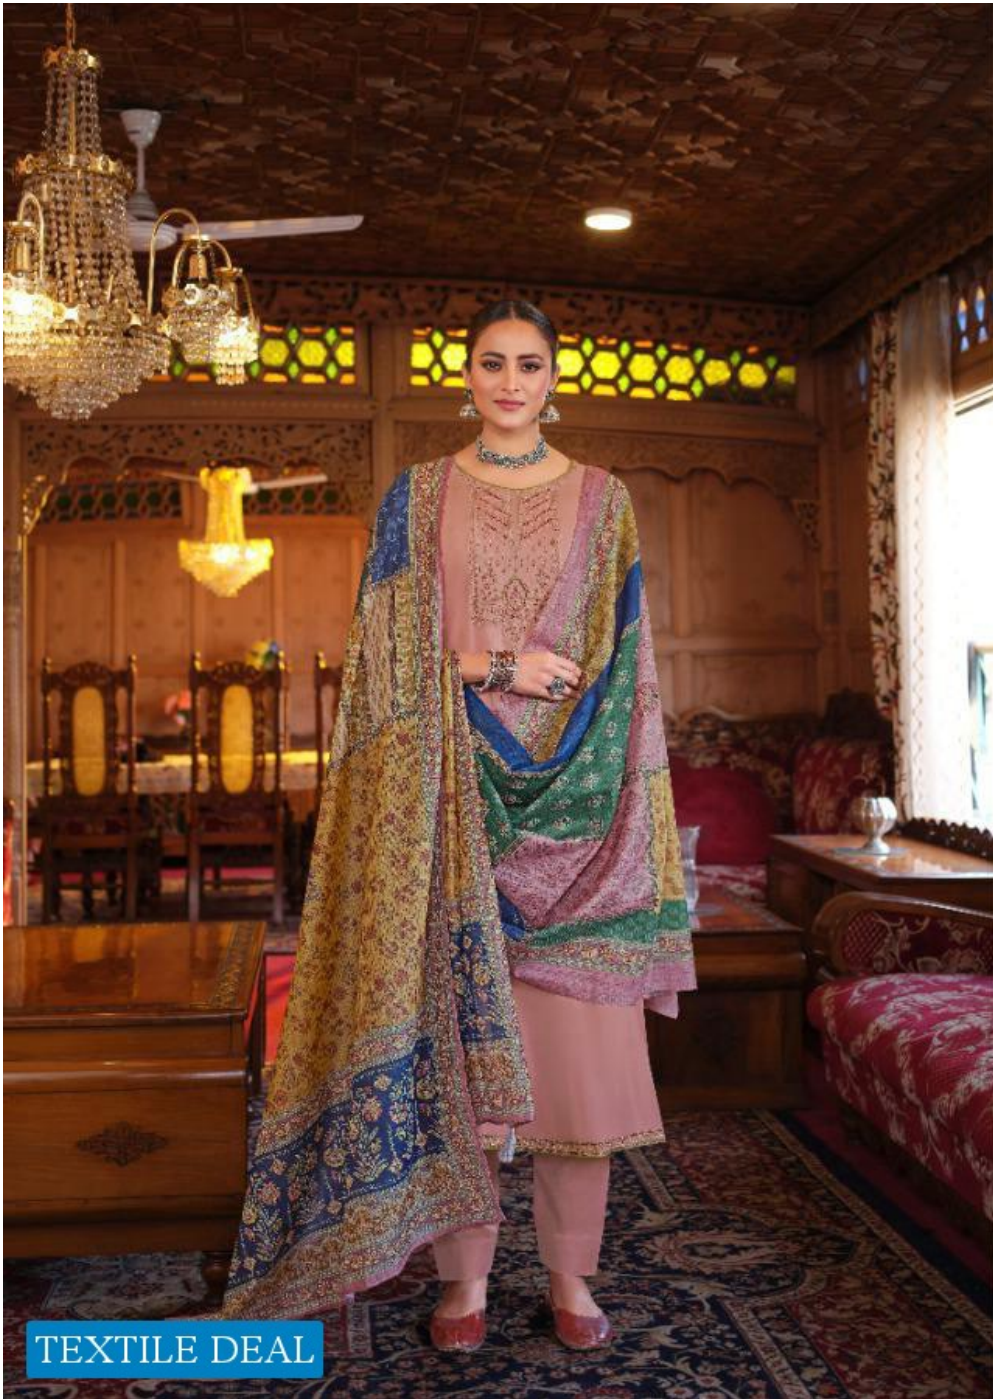

KILORI
The vintage

192

These impossible shades of color hold a prestige only revealed on closer inspection buy now - wear forever!

TEXTILE DEAL

KILORI
The vintage

193

A garment revealed a vibrant mix of culture through textiles, hues and silhouette.

TEXTILE DEAL

TEXTILE DEAL

KILORI
The colors

193

A garment revealed a vibrant mix of culture through textiles hues and silhouettes...

TEXTILE DEAL

KILORI
The colors

194

A garment revealed a vibrant mix of culture through
textiles, hues and silhouette...

195 | Extremely beautiful fashion piece of ethnic wear designed keeping grandeur in mind...

TEXTILE DEAL

TEXTILE DEAL

KILORI
The weaver