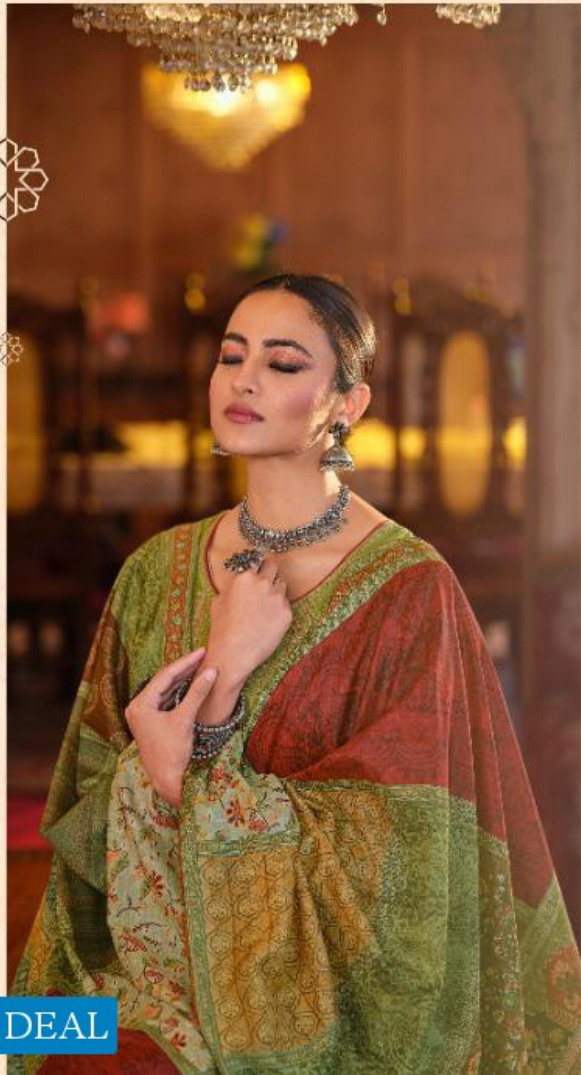

KILORI

The values

A marriage of best colors and style on glacial enhanced by nature ray of fabrics.

TEXTILE DEAL