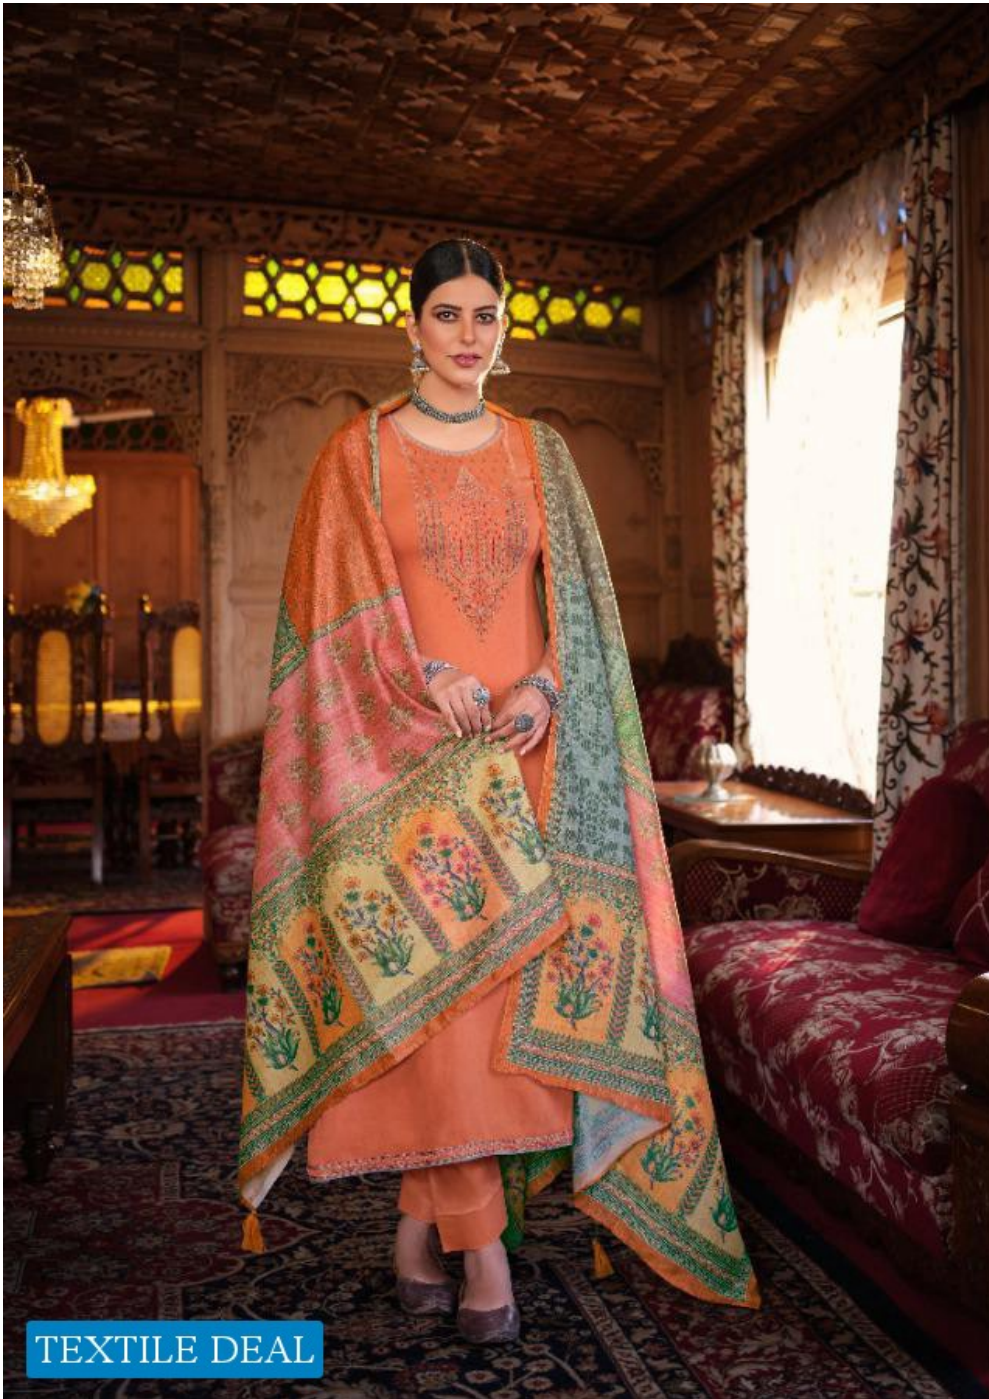

KILORI
The values

DAISY

TEXTILE DEAL

KILORI
The values

191 | Trends and style keep changing, and we constantly updating our collection
new arrivals of the latest designs

TEXTILE DEAL

KILORI
The vintage

192 Make everyday fashionists everything you need for a fabulous fresh wardrobe a round up of the hottest trends it is seasons

KILORI
The vintage

192

These impossible shades of color hold a prestige only revealed on closer inspection buy now - wear forever!

TEXTILE DEAL

KILORI
The vintage

193

A garment revealed a vibrant mix of culture through textiles, hues and silhouette.

TEXTILE DEAL

TEXTILE DEAL

KILORI
The vibrant

198 | For the women of today, Who prefer to make a style statement whenever she steps out.

KILORI
The collection

Elegant, bold, gutsy and multi colored, there is nothing whimsical about this season's blossoms.