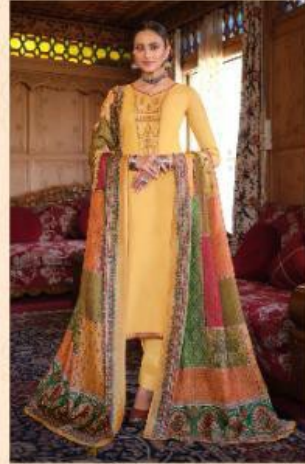

A garment revealed a vibrant mix of culture through
textiles, hues and silhouette...

195 | Extremely beautiful fashion piece of ethnic wear designed keeping grandeur in mind...

TEXTILE DEAL

TEXTILE DEAL

KILORI
The weaver

KILORI
The colors

196 | Extremely beautiful fashion piece of ethnic wear designed keeping grandeur in mind.

KILORI
The values

197

A mélange of fresh color and style delightful enhanced by natural ray of fabrics.

TEXTILE DEAL

TEXTILE DEAL

KILORI
The vibrant

198 | For the women of today, Who prefer to make a style statement whenever she steps out.

KILORI
The collection

Elegant, bold, gutsy and multi colored, there is nothing whimsical about this season's blossoms.

TEXTILE DEAL

KILORI
The essence

Trends and style keep changing and we constantly updating our collection
new arrivals of the latest designs

TEXTILE DEAL

KILORI
The weavers

191

192

195