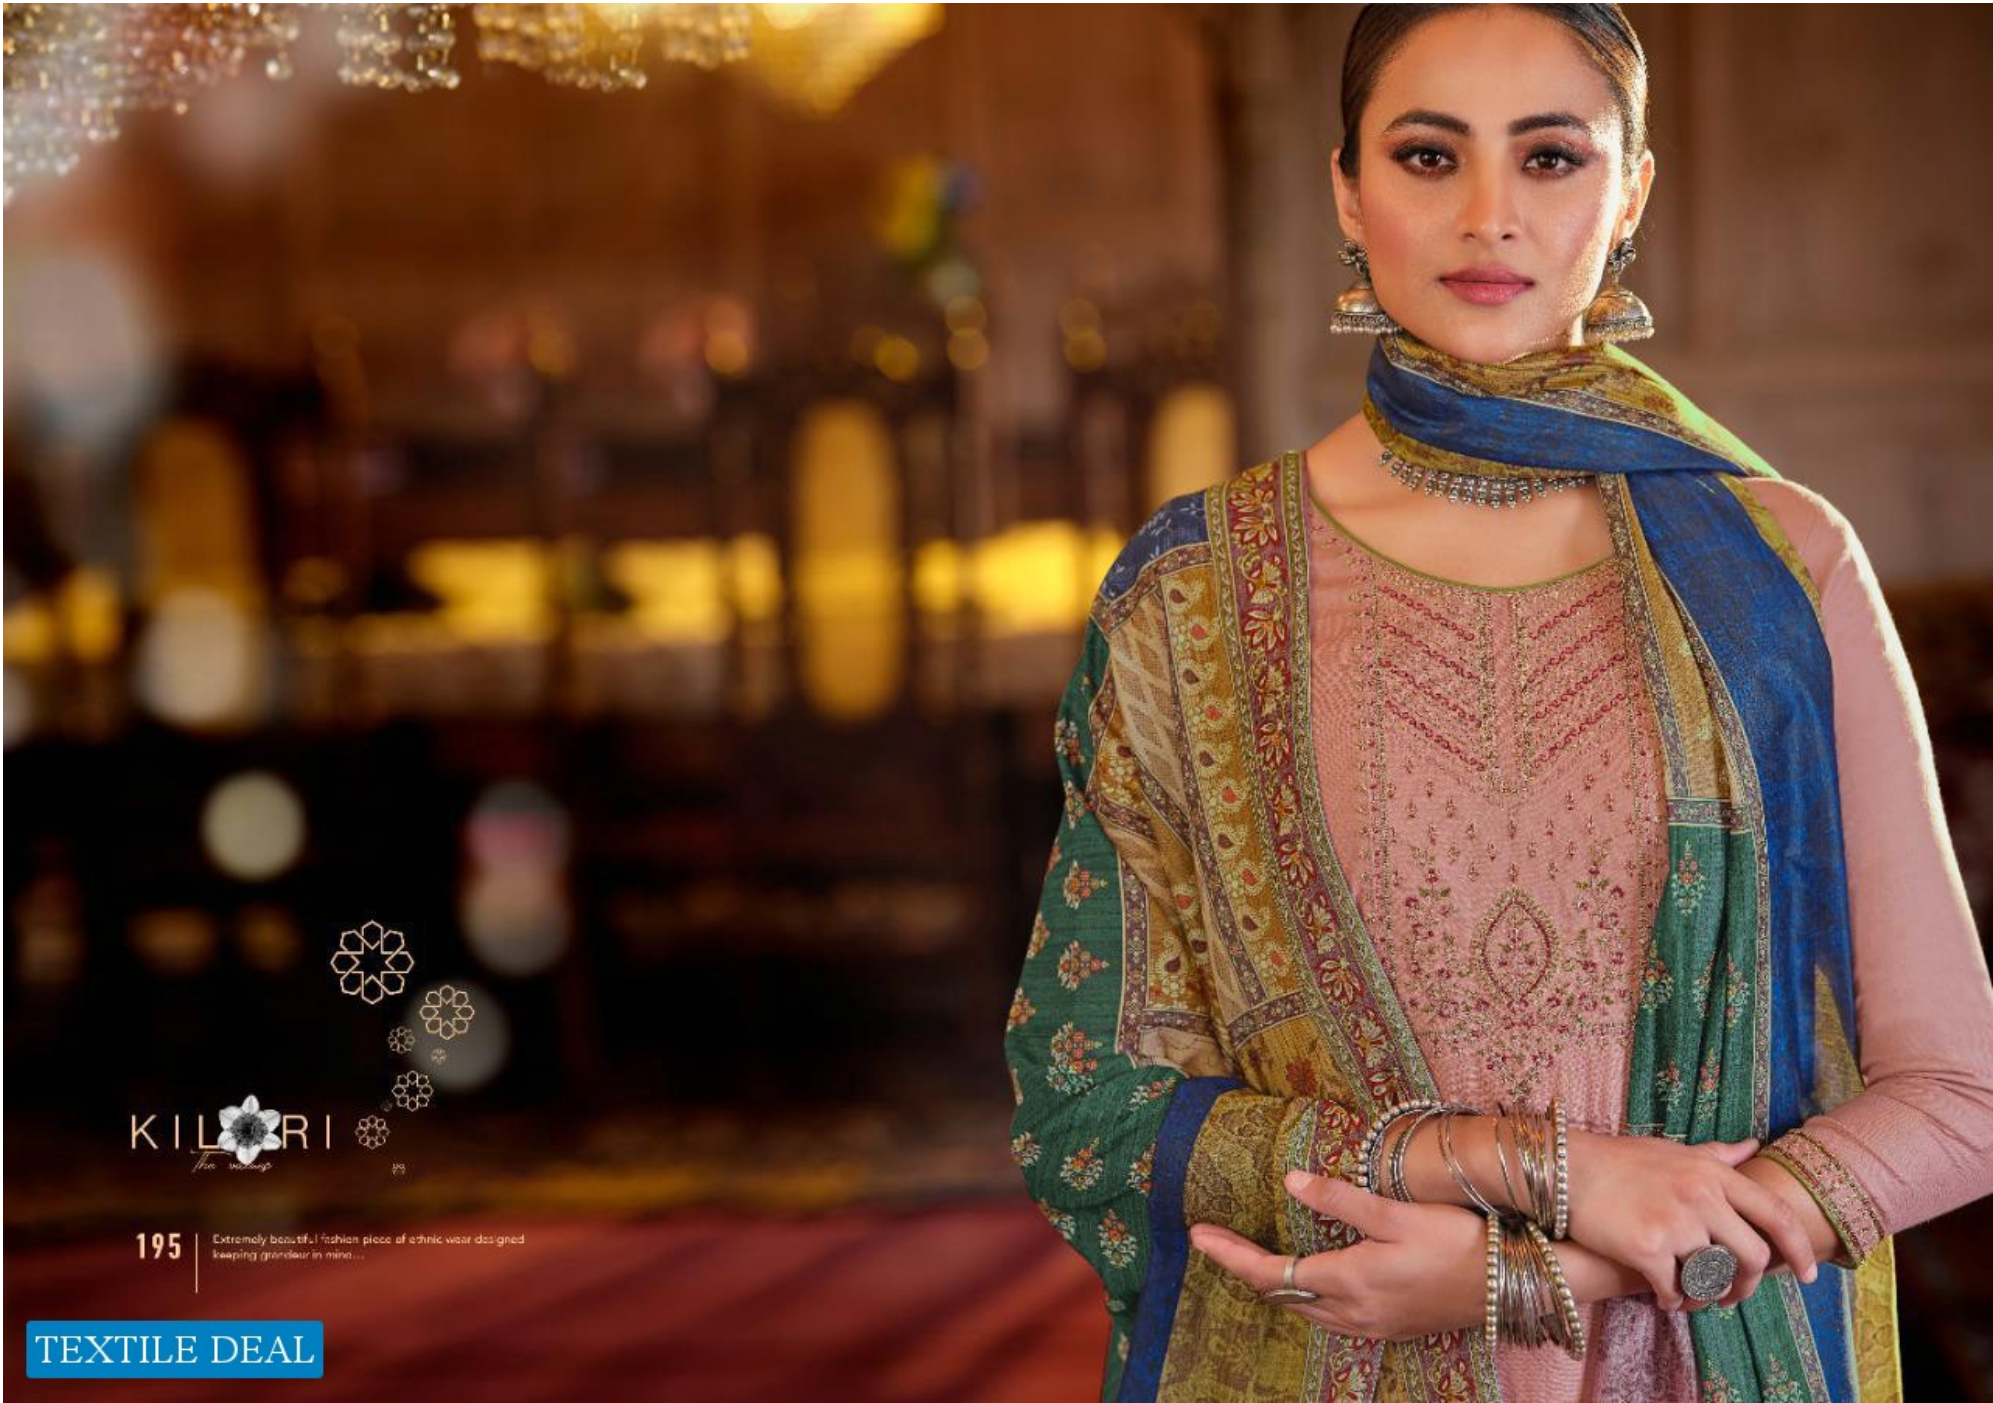

TEXTILE DEAL

TEXTILE DEAL

KILORI
The colors

193

A garment revealed a vibrant mix of culture through textiles hues and silhouettes...

TEXTILE DEAL

KILORI
The colors

194

A garment revealed a vibrant mix of culture through
textiles, hues and silhouette...

195 | Extremely beautiful fashion piece of ethnic wear designed keeping grandeur in mind...

TEXTILE DEAL

TEXTILE DEAL

KILORI
The weaver

KILORI
The colors

196 | Extremely beautiful fashion piece of ethnic wear designed keeping grandeur in mind.

KILORI
The values

197

A mélange of fresh color and style delightful enhanced by natural ray of fabrics.

TEXTILE DEAL

TEXTILE DEAL

KILORI
The vibrant

198 | For the women of today, Who prefer to make a style statement whenever she steps out.

KILORI
The collection

Elegant, bold, gutsy and multi colored, there is nothing whimsical about this season's blossoms.