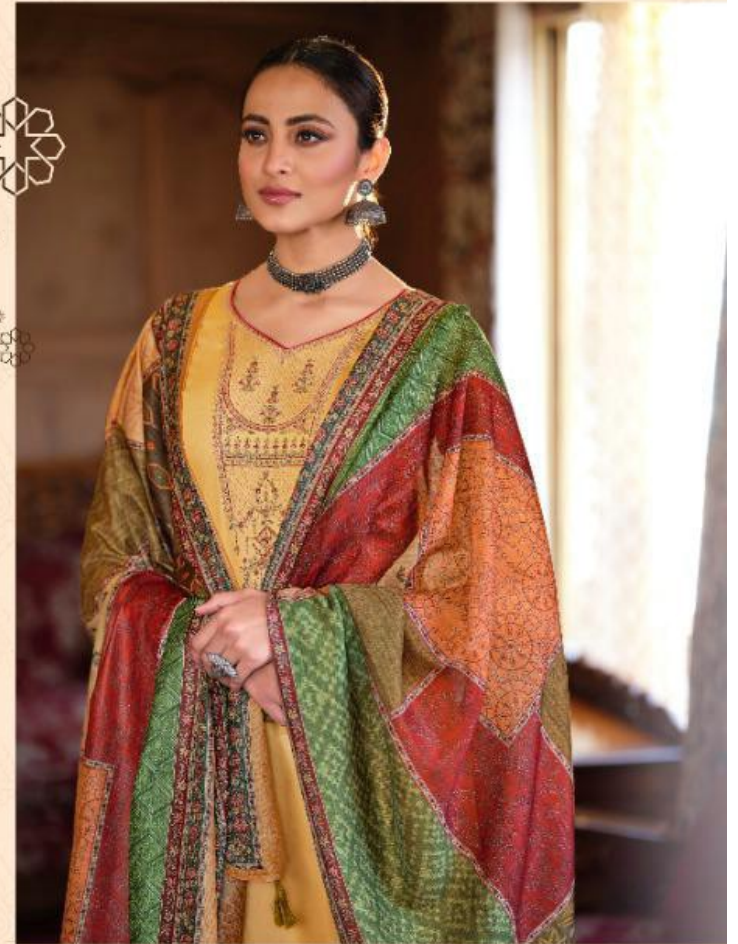

KILORI
The values

DAISY

TEXTILE DEAL

KILORI
The values

191 | Trends and style keep changing, and we constantly updating our collection
new arrivals of the latest designs

TEXTILE DEAL

KILORI
The vintage

192 Make everyday fashionists everything you need for a fabulous fresh wardrobe a round up of the hottest trends it is seasons

KILORI
The vintage

192

These impossible shades of color hold a prestige only revealed on closer inspection buy now - wear forever!

TEXTILE DEAL

KILORI
The vintage

193

A garment revealed a vibrant mix of culture through textiles, hues and silhouette.

KILORI
The colors

196 | Extremely beautiful fashion piece of ethnic wear designed keeping grandeur in mind.

KILORI
The values

197

A mélange of fresh color and style delightful enhanced by natural ray of fabrics.

TEXTILE DEAL

TEXTILE DEAL

KILORI
The vibrant

198 | For the women of today, Who prefer to make a style statement whenever she steps out.

KILORI
The collection

Elegant, bold, gutsy and multi colored, there is nothing whimsical about this season's blossoms.