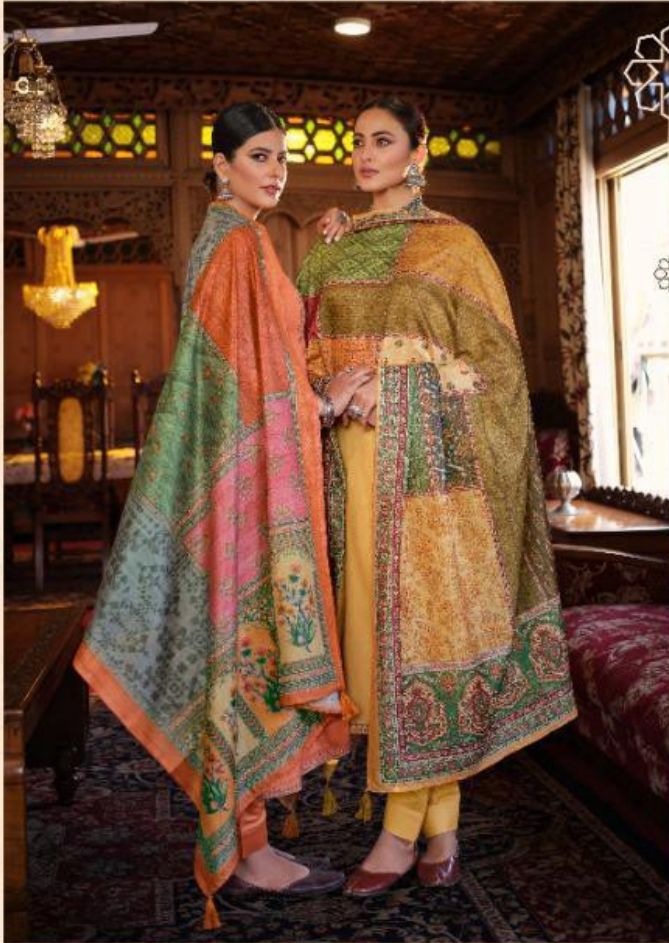

KILORI
The essence