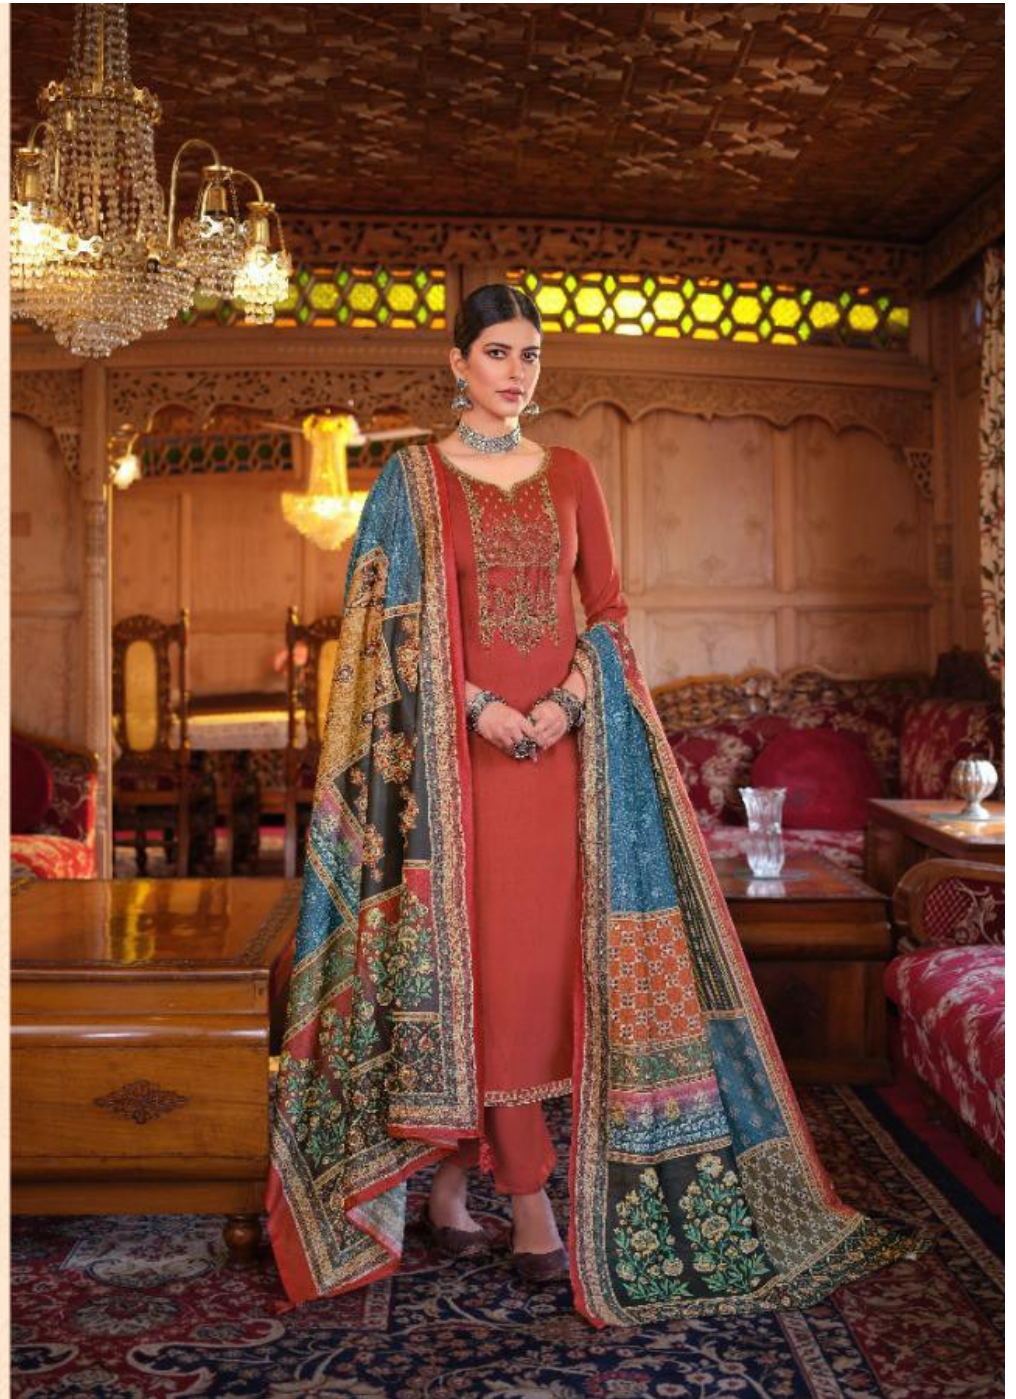

KILORI
The colors

196 | Extremely beautiful fashion piece of ethnic wear designed keeping grandeur in mind.

KILORI
The values

197

A mélange of fresh color and style delightful enhanced by natural ray of fabrics.

TEXTILE DEAL

TEXTILE DEAL

KILORI
The vibrant

198 | For the women of today, Who prefer to make a style statement whenever she steps out.

KILORI
The collection

Elegant, bold, gutsy and multi colored, there is nothing whimsical about this season's blossoms.