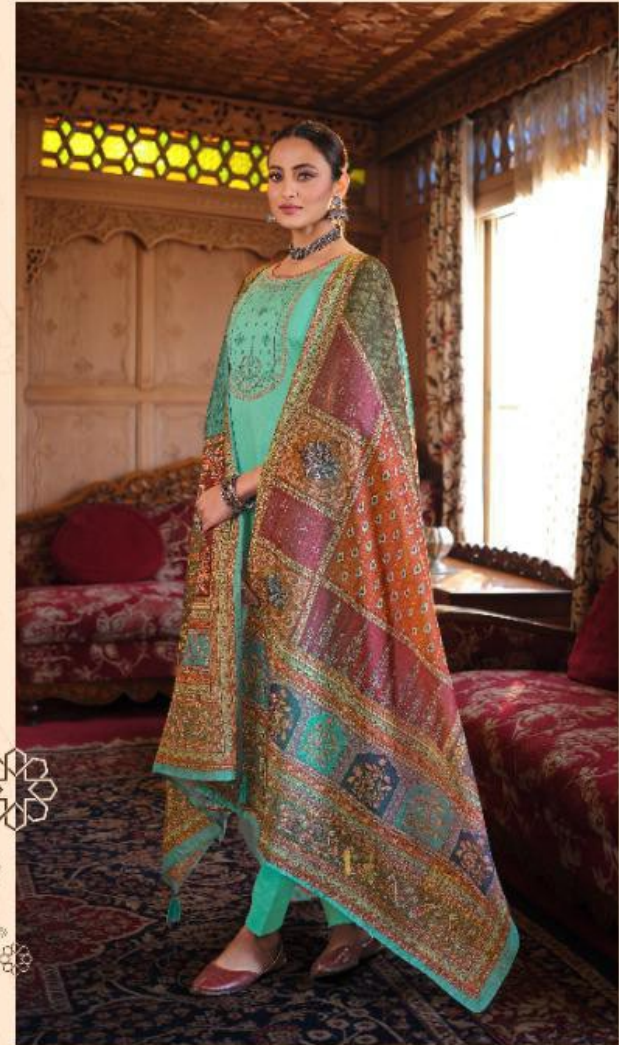

KILORI
The values

DAISY

TEXTILE DEAL

KILORI
The values

191 | Trends and style keep changing, and we constantly updating our collection
new arrivals of the latest designs

TEXTILE DEAL

KILORI
The vintage

192 Make everyday fashionists everything you need for a fabulous fresh wardrobe a round up of the hottest trends it is seasons

KILORI
The vintage

192

These impossible shades of color hold a prestige only revealed on closer inspection buy now - wear forever!

TEXTILE DEAL

KILORI
The vintage

193

A garment revealed a vibrant mix of culture through textiles, hues and silhouette.

TEXTILE DEAL

TEXTILE DEAL

KILORI
The colors

193

A garment revealed a vibrant mix of culture through textiles hues and silhouettes...

TEXTILE DEAL

KILORI
The colors

194

A garment revealed a vibrant mix of culture through
textiles, hues and silhouette...

195 | Extremely beautiful fashion piece of ethnic wear designed keeping grandeur in mind...

TEXTILE DEAL

TEXTILE DEAL

KILORI
The weaver