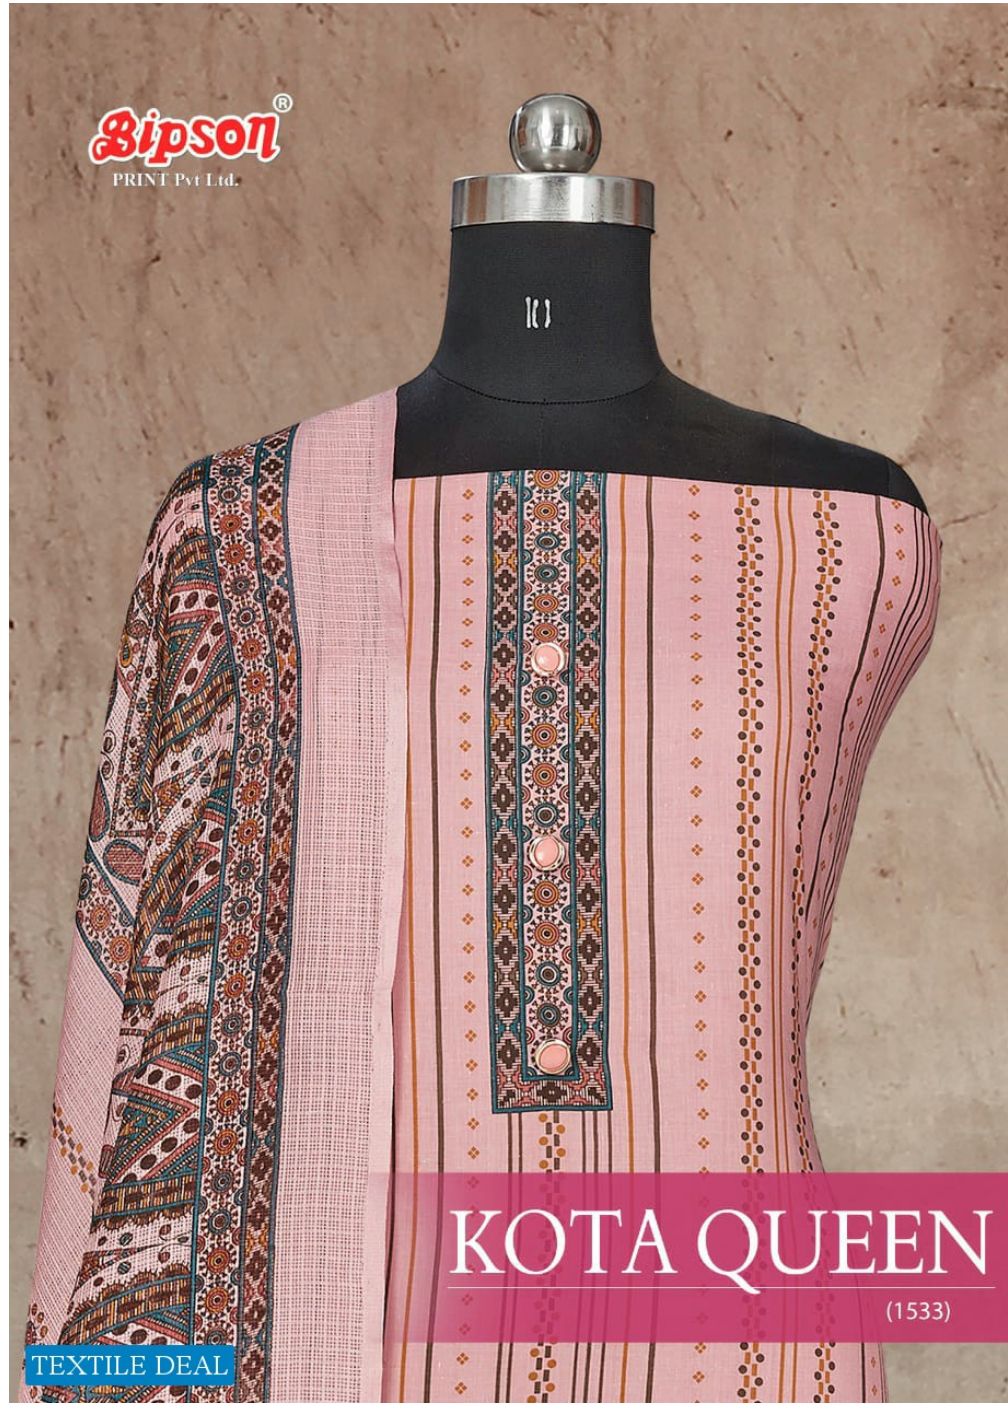

Bipson[®]
PRINT Pvt Ltd.

KOTA QUEEN

(1533)

TEXTILE DEAL

TEXTILE DEAL

Always No.1
A PRODUCT BY
TEXTILE DEAL *on*®

KOTA QUEEN
(1533)

Top :- Pure Cotton Print With Work
Bottom :- Pure Cotton Dyed
Dupatta :- Kota Chex Print