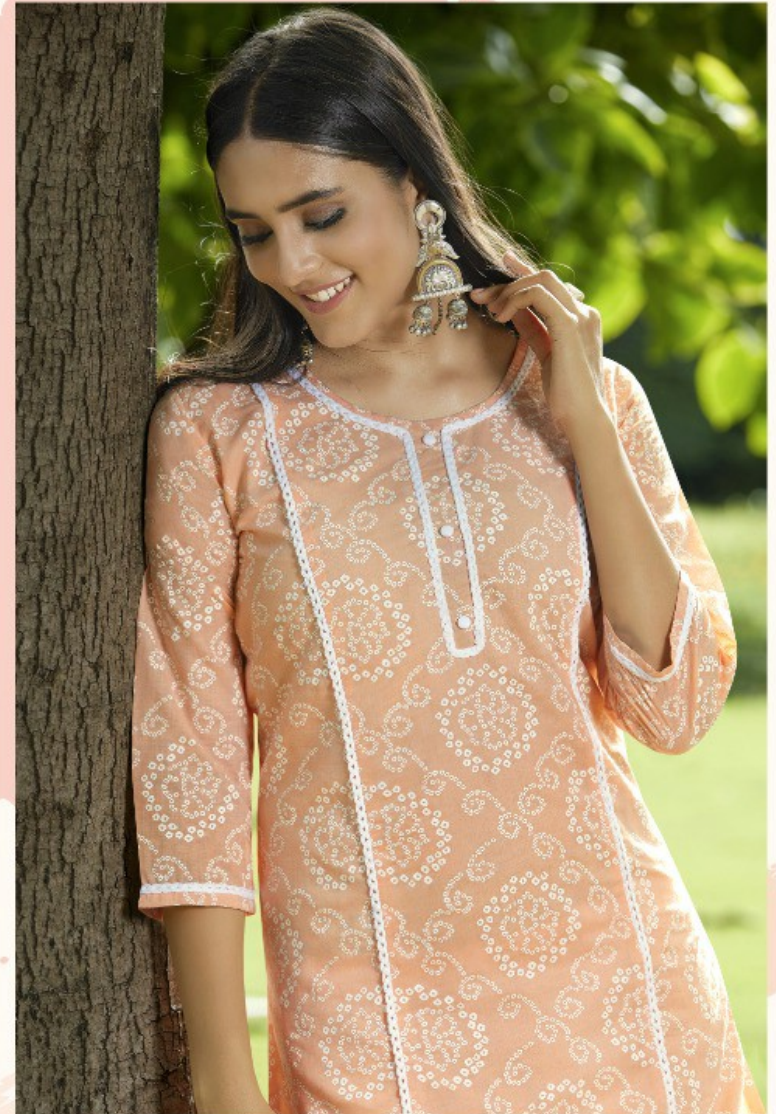

D.NO.1002

You can see and feel everything in clothes

TEXTILE DEAL