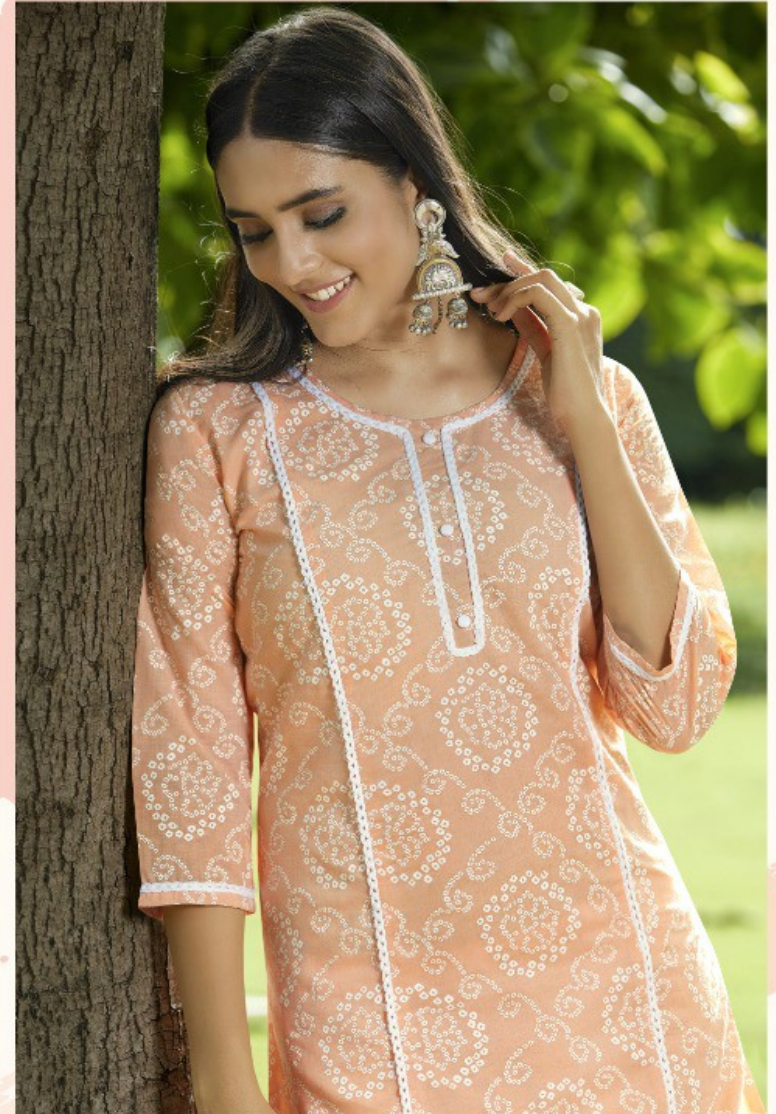

D.NO.1002

You can see and feel everything in clothes

TEXTILE DEAL