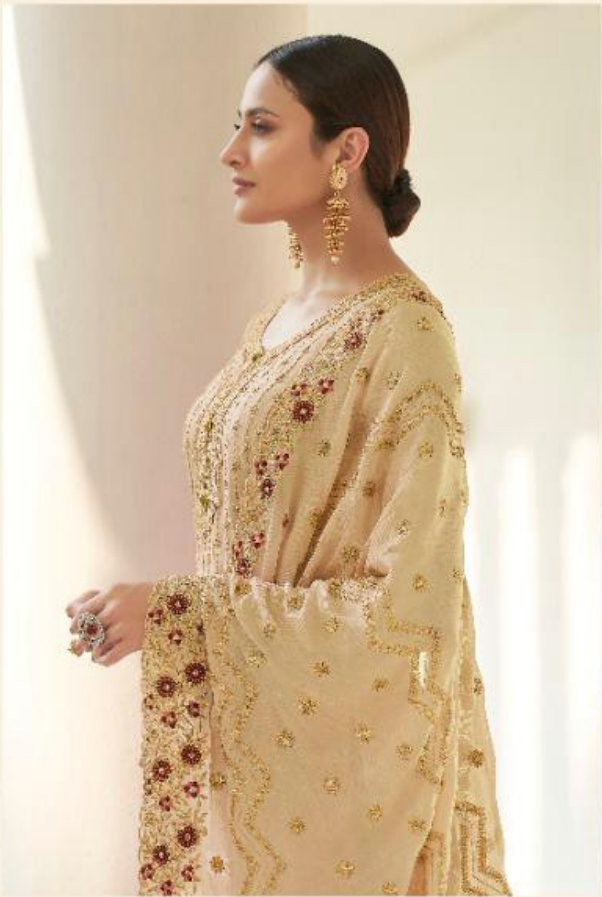

SUHANI
A PRODUCT BY MOHINI

Be your own design and style icon with this dress
D No :- 201-C